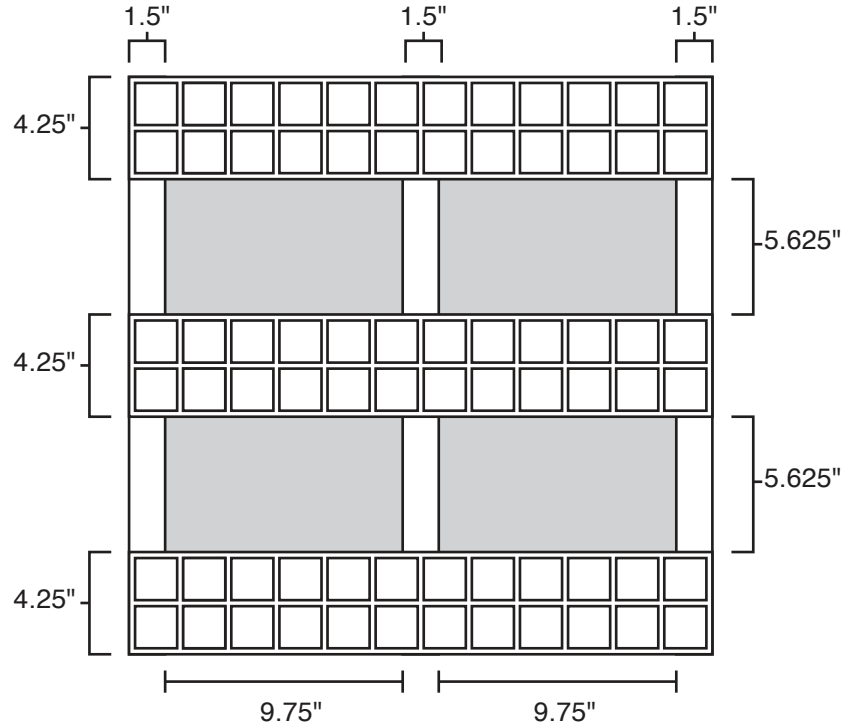

# Pallet Specification Sheet

Pallet ID: ppc2424-3WB3SSF

Top View:

Bottom View:

Side View:

## Components & Specifications:

Dimensions: 24" x 24" x 5"

Weight: 18lbs

All parts made of recycled plastic

Static Capacity: 15,000lbs

Dynamic Capacity: 2,000lbs

Stackable