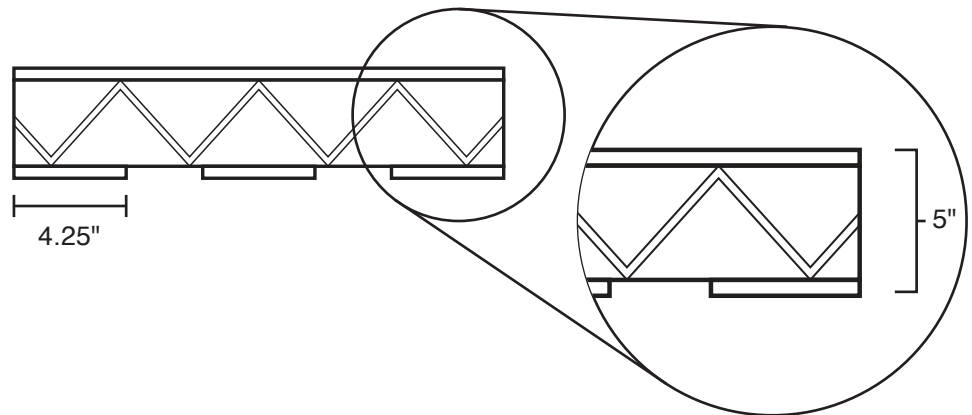

# Pallet Specification Sheet

Pallet ID: ppc2424-3WB3SSF

Top View:

Bottom View:

Side View:

## Components & Specifications:

Dimensions: 24" x 24" x 5"

Weight: 18lbs

All parts made of recycled plastic

Static Capacity: 15,000lbs

Dynamic Capacity: 2,000lbs

Stackable