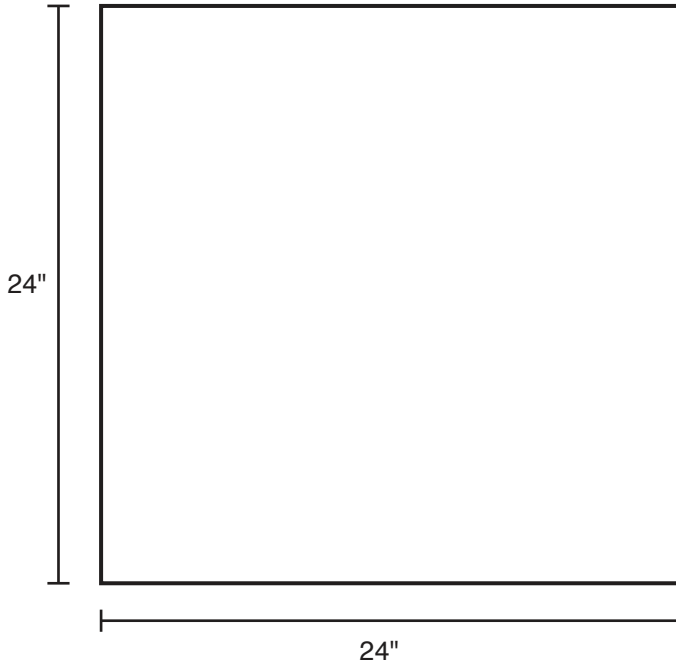

# Pallet Specification Sheet

Pallet ID: ppc2424-3WB3SSF

Top View:

Bottom View:

Side View:

## Components & Specifications:

Dimensions: 24" x 24" x 5"

Weight: 18lbs

All parts made of recycled plastic

Static Capacity: 15,000lbs

Dynamic Capacity: 2,000lbs

Stackable