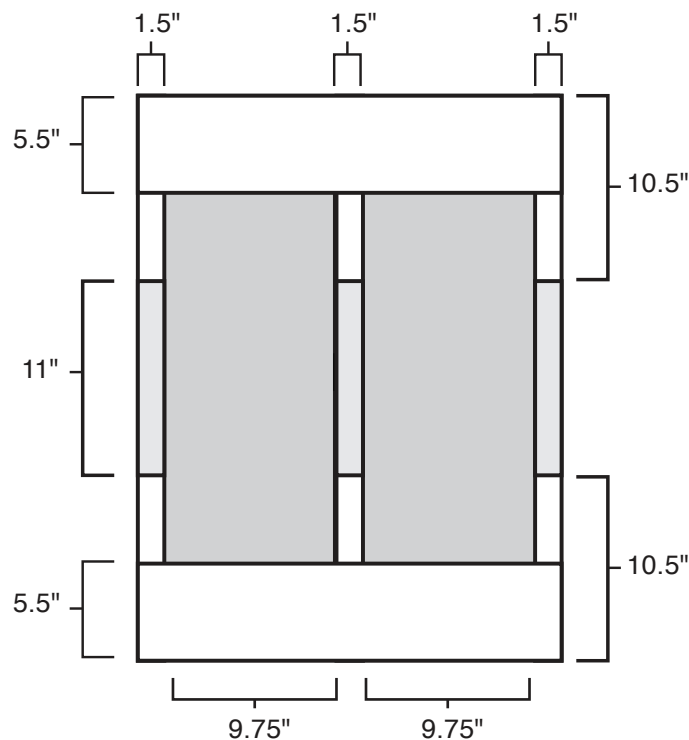

Pallet Specification Sheet

Pallet ID: ppc2432-2B3SR

Top View:

Bottom View:

Side View:

Components & Specifications:

Dimensions: 24" x 32" x 5"

Stackable

Dynamic Capacity: 2,000lbs

Static Capacity: 15,000lbs

All parts made of recycled materials