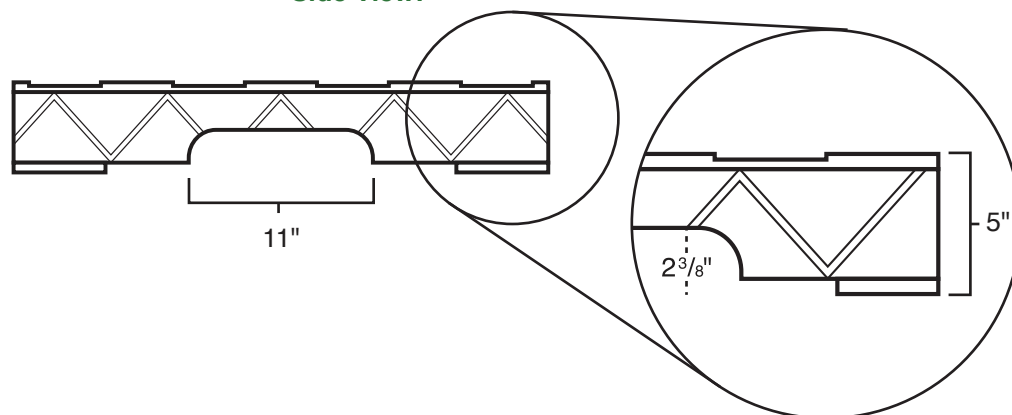

Pallet Specification Sheet

Pallet ID: ppc2432-2B3SR

Top View:

Bottom View:

Side View:

Components & Specifications:

Dimensions: 24" x 32" x 5"

Stackable

Dynamic Capacity: 2,000lbs

Static Capacity: 15,000lbs

All parts made of recycled materials