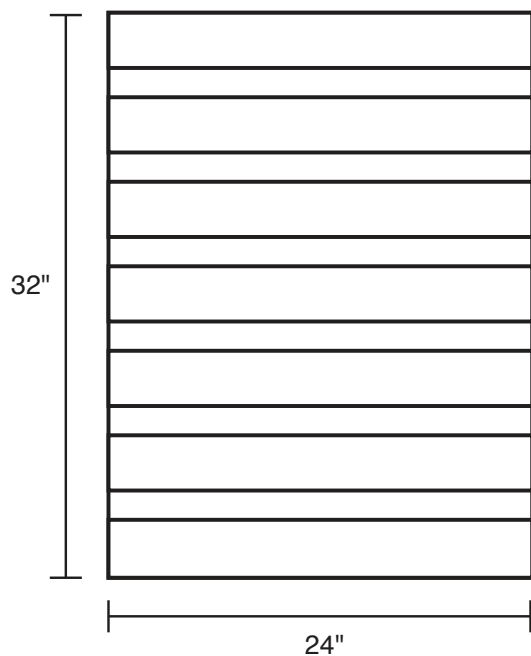

Pallet Specification Sheet

Pallet ID: ppc2432-2B3SR

Top View:

Bottom View:

Side View:

Components & Specifications:

Dimensions: 24" x 32" x 5"

Stackable

Dynamic Capacity: 2,000lbs

Static Capacity: 15,000lbs

All parts made of recycled materials