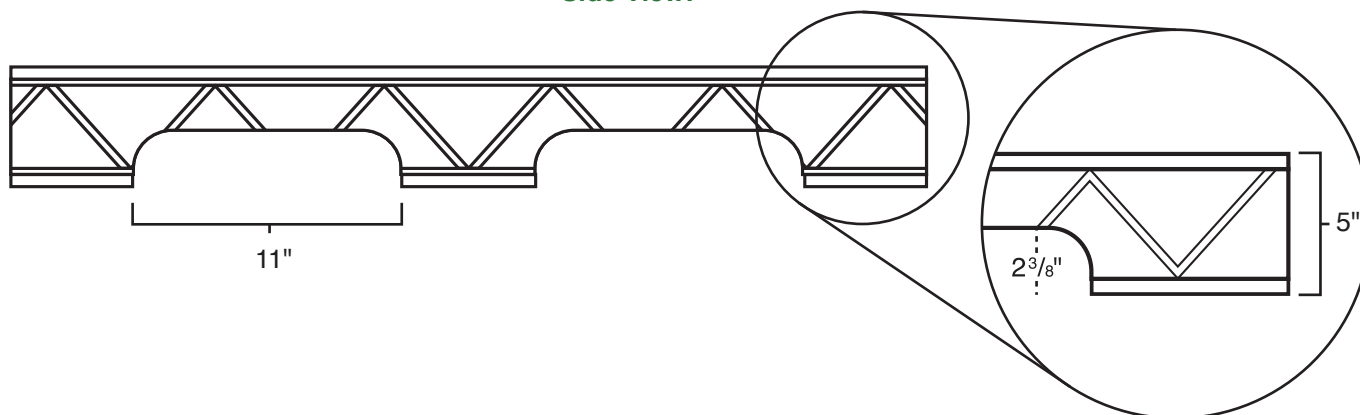

Pallet Specification Sheet

Pallet ID: ppc3237-3B3SF

Top View:

Bottom View:

Side View:

Components & Specifications:

Dimensions: 32" x 37" x 5"

Weight: 29Lbs

Stackable

Dynamic Capacity: 2,000lbs

Static Capacity: 15,000lbs

All parts made of recycled plastic

Plastic Pallet Creations
101 Forrest Street,
Stanwood, IA 52337
319-248-5550