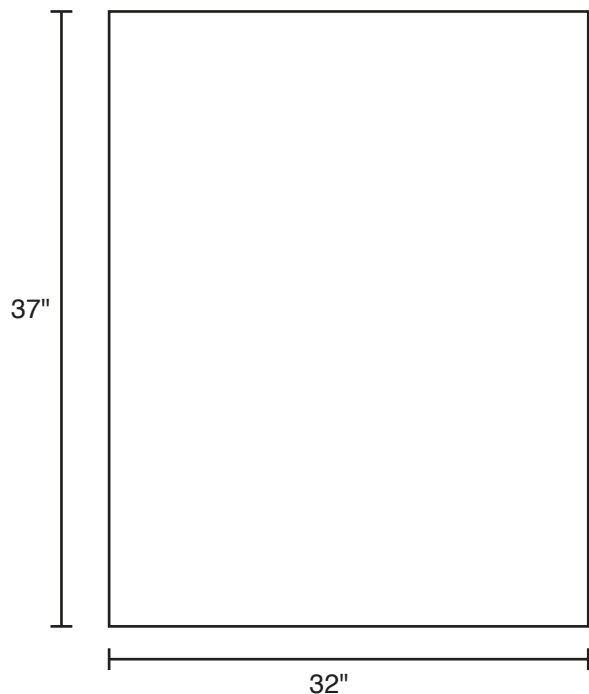

Pallet Specification Sheet

Pallet ID: ppc3237-3B3SF

Top View:

Bottom View:

Side View:

Components & Specifications:

Dimensions: 32" x 37" x 5"

Weight: 29Lbs

Stackable

Dynamic Capacity: 2,000lbs

Static Capacity: 15,000lbs

All parts made of recycled plastic

Plastic Pallet Creations
101 Forrest Street,
Stanwood, IA 52337
319-248-5550