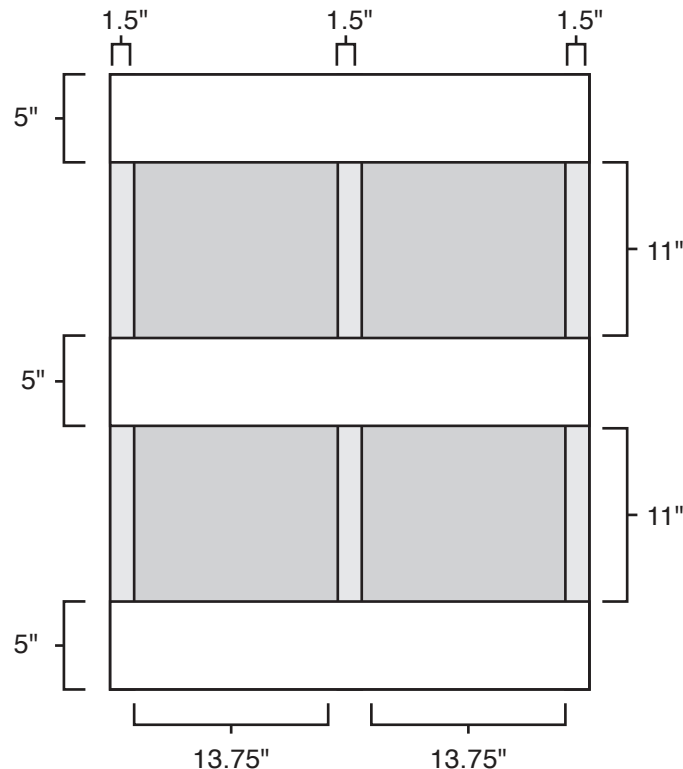

Pallet Specification Sheet

Pallet ID: ppc3237-3B3SF

Top View:

Bottom View:

Side View:

Components & Specifications:

Dimensions: 32" x 37" x 5"

Weight: 29Lbs

Stackable

Dynamic Capacity: 2,000lbs

Static Capacity: 15,000lbs

All parts made of recycled plastic

Plastic Pallet Creations
101 Forrest Street,
Stanwood, IA 52337
319-248-5550