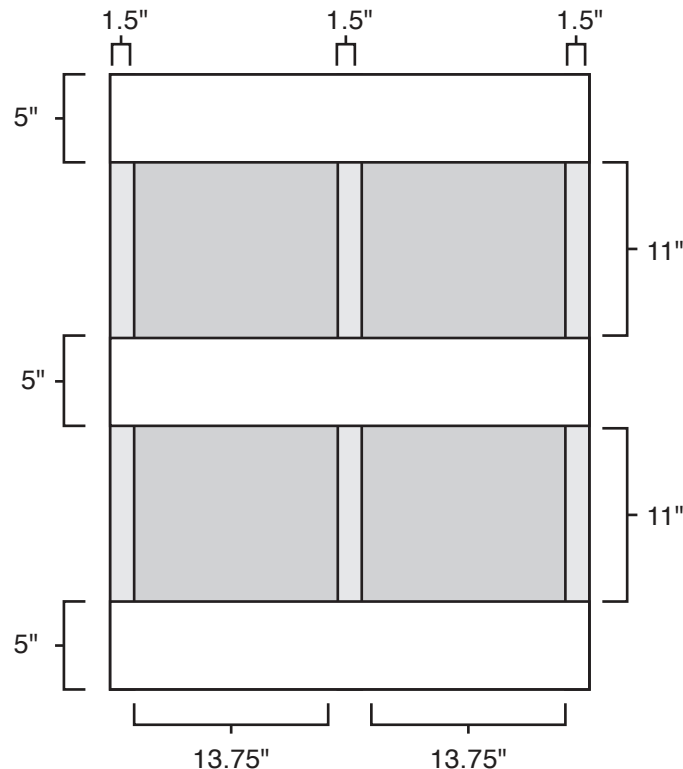

Pallet Specification Sheet

Pallet ID: ppc3237-3B3SR

Top View:

Bottom View:

Side View:

Components & Specifications:

Dimensions: 32" x 37" x 5"

Weight: 28Lbs

Stackable

Dynamic Capacity: 2,000lbs

Static Capacity: 15,000lbs

All parts made of recycled plastic