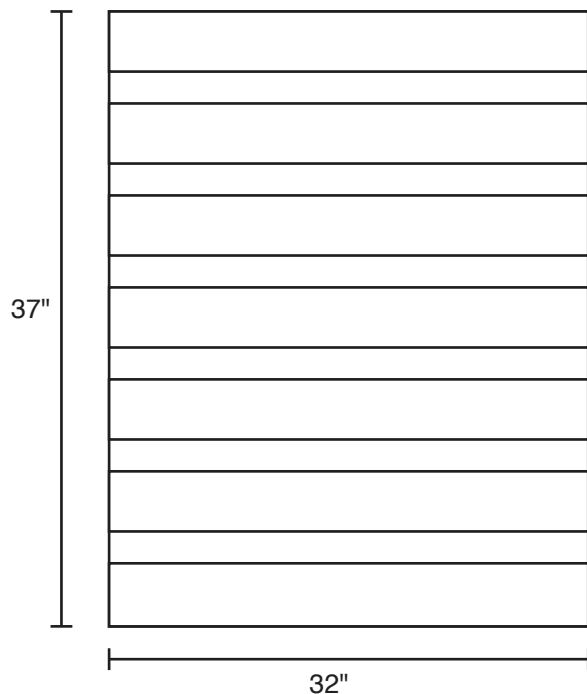

Pallet Specification Sheet

Pallet ID: ppc3237-3B3SR

Top View:

Bottom View:

Side View:

Components & Specifications:

Dimensions: 32" x 37" x 5"

Weight: 28Lbs

Stackable

Dynamic Capacity: 2,000lbs

Static Capacity: 15,000lbs

All parts made of recycled plastic