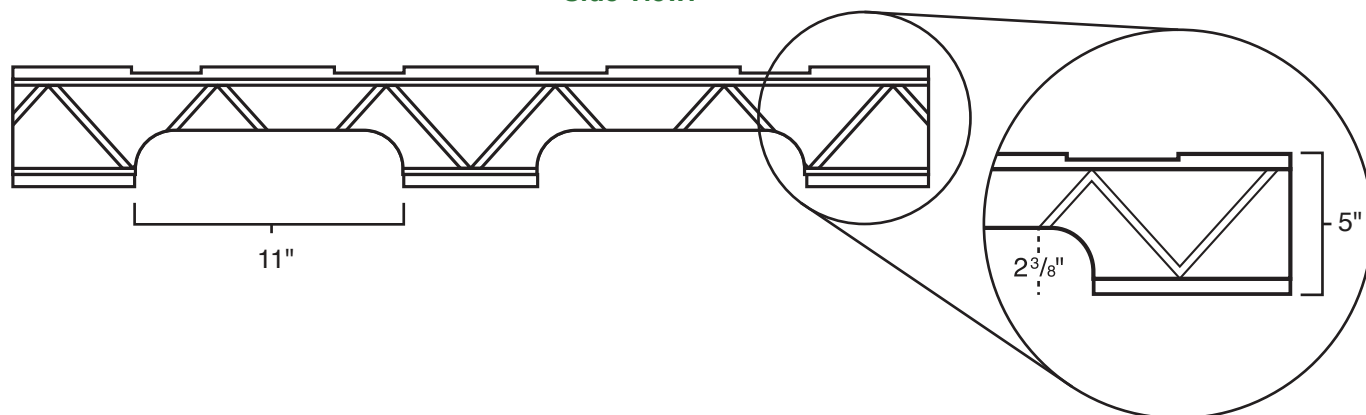

Pallet Specification Sheet

Pallet ID: ppc3237-3B3SR

Top View:

Bottom View:

Side View:

Components & Specifications:

Dimensions: 32" x 37" x 5"

Weight: 28Lbs

Stackable

Dynamic Capacity: 2,000lbs

Static Capacity: 15,000lbs

All parts made of recycled plastic