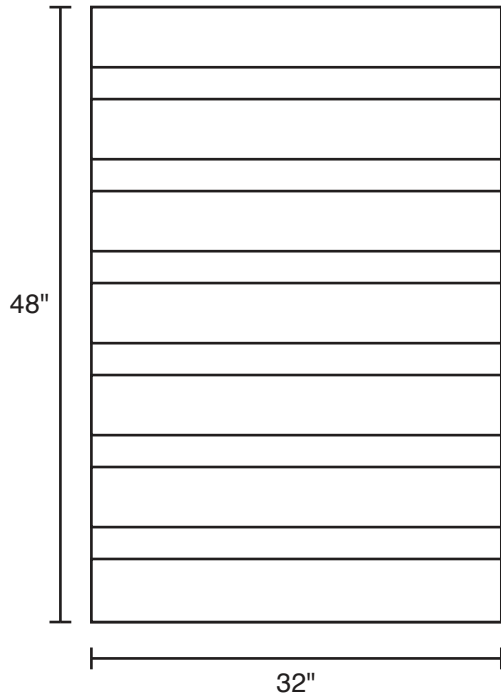

Pallet Specification Sheet

Pallet ID: ppc3248-3B3SR

Top View:

Bottom View:

Side View:

Components & Specifications:

Dimensions: 32" x 48" x 5"

Weight: 40lbs

Stackable

Dynamic Capacity: 2,000lbs

Static Capacity: 15,000lbs

All parts made of recycled plastic