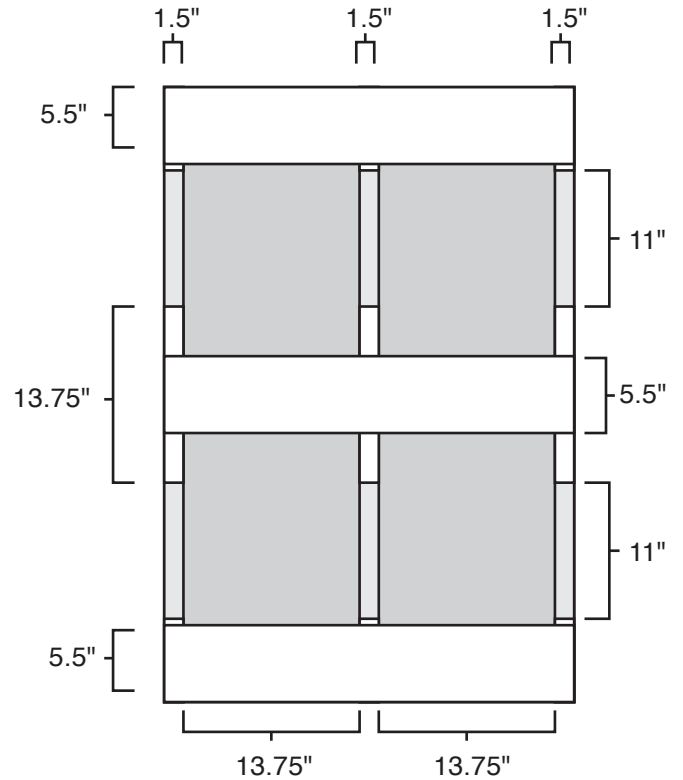

Pallet Specification Sheet

Pallet ID: ppc3248-3B3SR

Top View:

Bottom View:

Side View:

Components & Specifications:

Dimensions: 32" x 48" x 5"

Weight: 40lbs

Stackable

Dynamic Capacity: 2,000lbs

Static Capacity: 15,000lbs

All parts made of recycled plastic