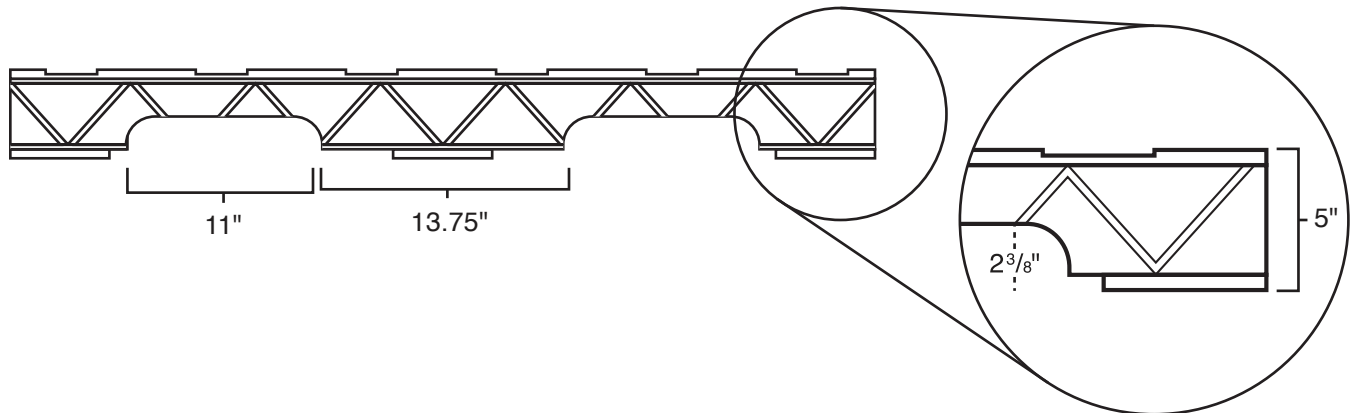

Pallet Specification Sheet

Pallet ID: ppc3248-3B3SR

Top View:

Bottom View:

Side View:

Components & Specifications:

Dimensions: 32" x 48" x 5"

Weight: 40lbs

Stackable

Dynamic Capacity: 2,000lbs

Static Capacity: 15,000lbs

All parts made of recycled plastic