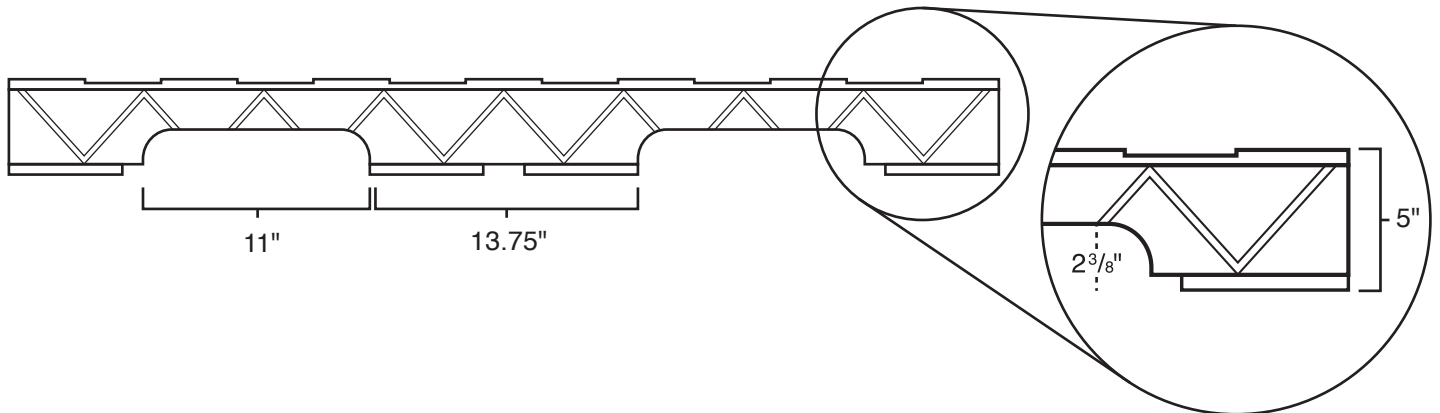

Pallet Specification Sheet

Pallet ID: ppc4248-4B3SR

Top View:

Bottom View:

Side View:

Components & Specifications:

Dimensions: 42" x 48" x 5"

Weight: 41lbs

Stackable

Dynamic Capacity: 2,000lbs

Static Capacity: 15,000lbs

All parts made of recycled plastic