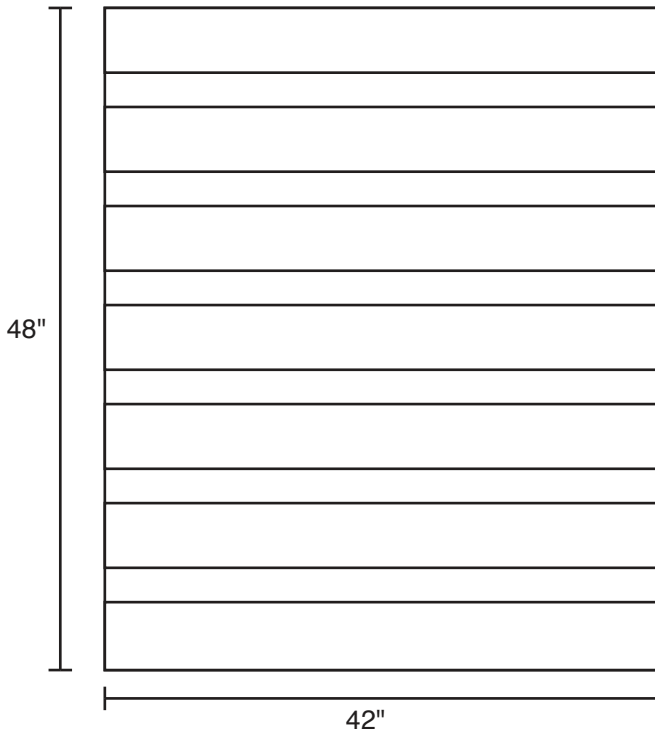

Pallet Specification Sheet

Pallet ID: ppc4248-4B3SR

Top View:

Bottom View:

Side View:

Components & Specifications:

Dimensions: 42" x 48" x 5"

Weight: 41lbs

Stackable

Dynamic Capacity: 2,000lbs

Static Capacity: 15,000lbs

All parts made of recycled plastic