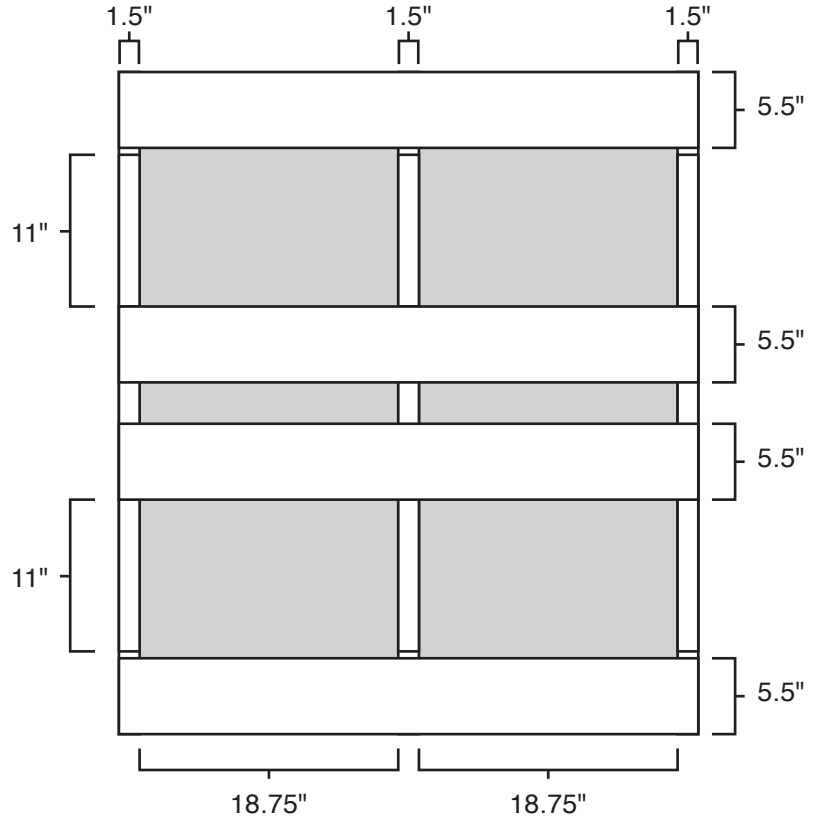

Pallet Specification Sheet

Pallet ID: ppc4248-4B3SR

Top View:

Bottom View:

Side View:

Components & Specifications:

Dimensions: 42" x 48" x 5"

Weight: 41lbs

Stackable

Dynamic Capacity: 2,000lbs

Static Capacity: 15,000lbs

All parts made of recycled plastic