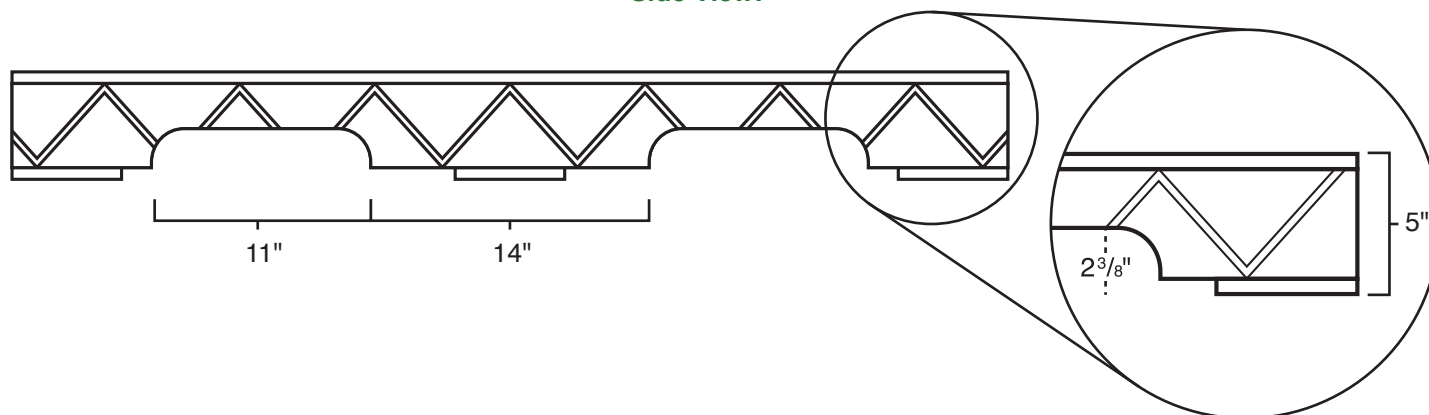

Pallet Specification Sheet

Pallet ID: ppc4250-3B4SF

Top View:

Bottom View:

Side View:

Components & Specifications:

Dimensions: 42" x 50" x 5"

Weight: 66lbs

Stackable

Dynamic Capacity: 2,500lbs

Static Capacity: 15,000lbs

All parts made of recycled plastic