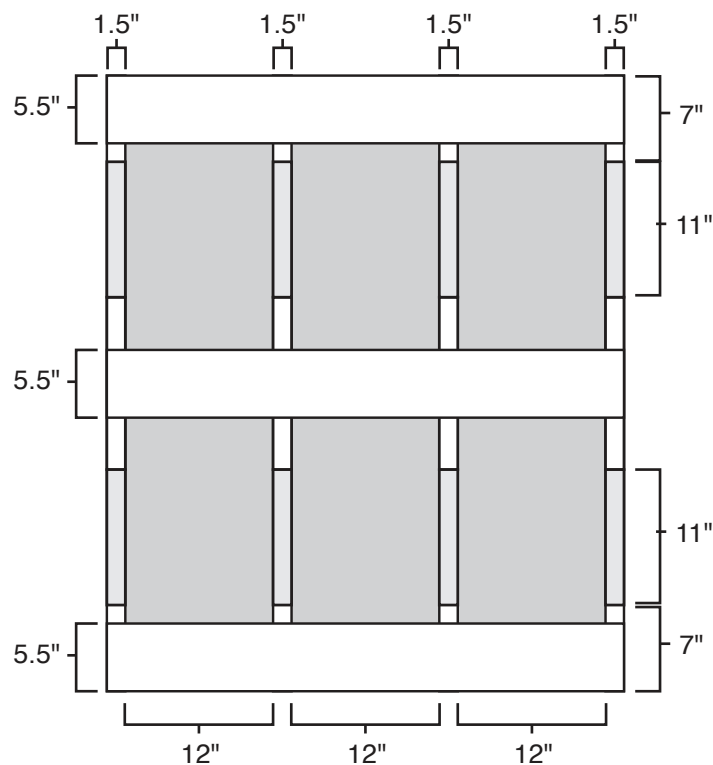

Pallet Specification Sheet

Pallet ID: ppc4250-3B4SF

Top View:

Bottom View:

Side View:

Components & Specifications:

Dimensions: 42" x 50" x 5"

Weight: 66lbs

Stackable

Dynamic Capacity: 2,500lbs

Static Capacity: 15,000lbs

All parts made of recycled plastic