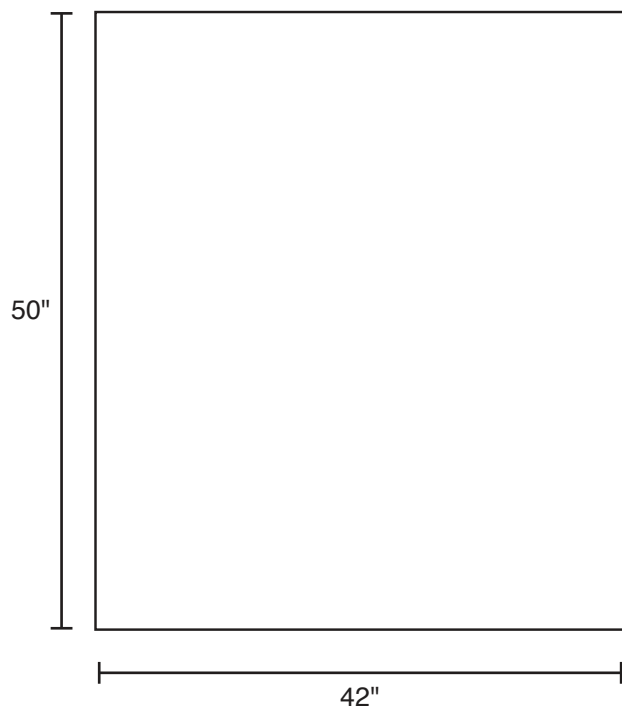

Pallet Specification Sheet

Pallet ID: ppc4250-3B4SF

Top View:

Bottom View:

Side View:

Components & Specifications:

Dimensions: 42" x 50" x 5"

Weight: 66lbs

Stackable

Dynamic Capacity: 2,500lbs

Static Capacity: 15,000lbs

All parts made of recycled plastic