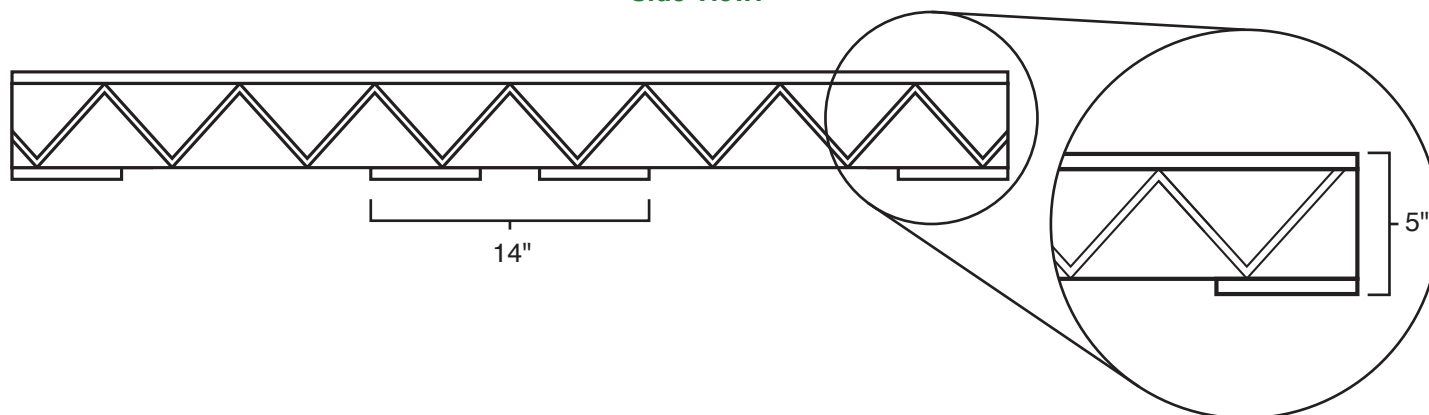

Pallet Specification Sheet

Pallet ID: ppc4250-3B4SFB

Top View:

Bottom View:

Side View:

Components & Specifications:

Dimensions: 42" x 50" x 5"

Weight: 66lbs

Stackable

Dynamic Capacity: 3,000lbs (Super Sack)

Static Capacity: 15,000lbs

#10-12X1-1/2 Screws

All parts made of recycled plastic