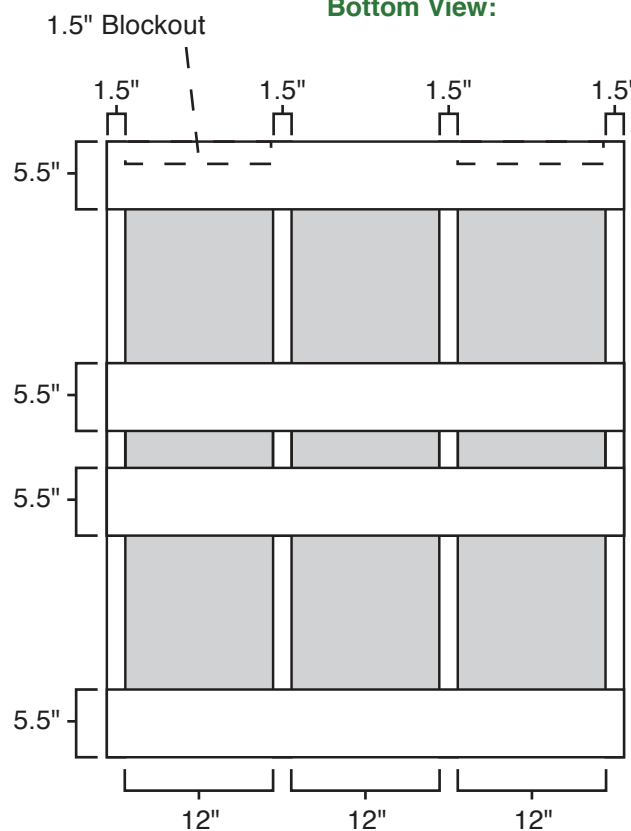

Pallet Specification Sheet

Pallet ID: ppc4250-3B4SFB

Top View:

Bottom View:

Side View:

Components & Specifications:

Dimensions: 42" x 50" x 5"

Weight: 66lbs

Stackable

Dynamic Capacity: 3,000lbs (Super Sack)

Static Capacity: 15,000lbs

#10-12X1-1/2 Screws

All parts made of recycled plastic