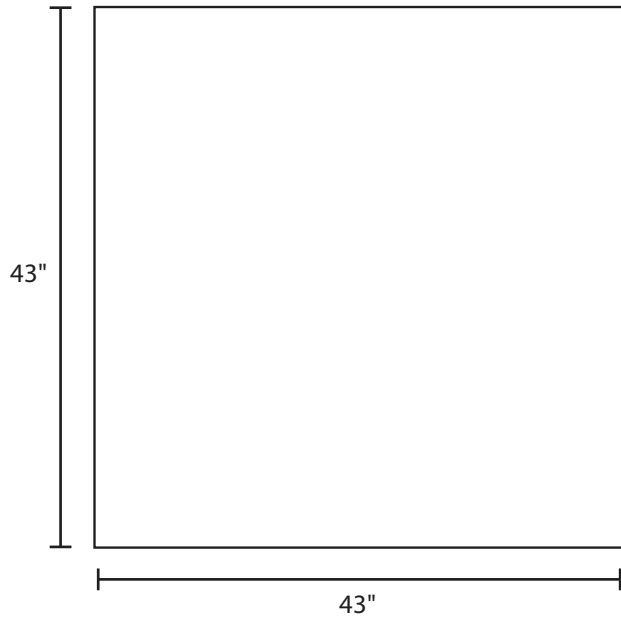

Pallet Specification Sheet

Pallet ID: ppc4343-3B45F-CB-SS

Top View:

Bottom View:

Side View:

Components & Specifications:

Dimensions: 43" x 43" x 5"
Weight: 62lb
Stackable

Dynamic Capacity: 3,000lbs
Static Capacity: 15,000lbs
#10-12X1-1/2 Screws