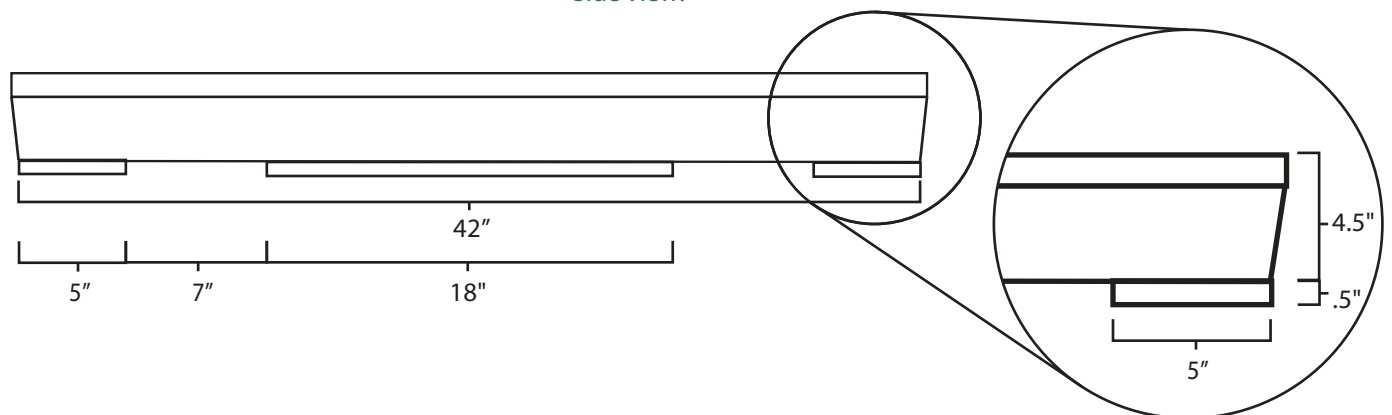

Pallet Specification Sheet

Pallet ID: ppc4343-3B45F-CB-SS

Top View:

Bottom View:

Side View:

Components & Specifications:

Dimensions: 43" x 43" x 5"
Weight: 62lb
Stackable

Dynamic Capacity: 3,000lbs
Static Capacity: 15,000lbs
#10-12X1-1/2 Screws