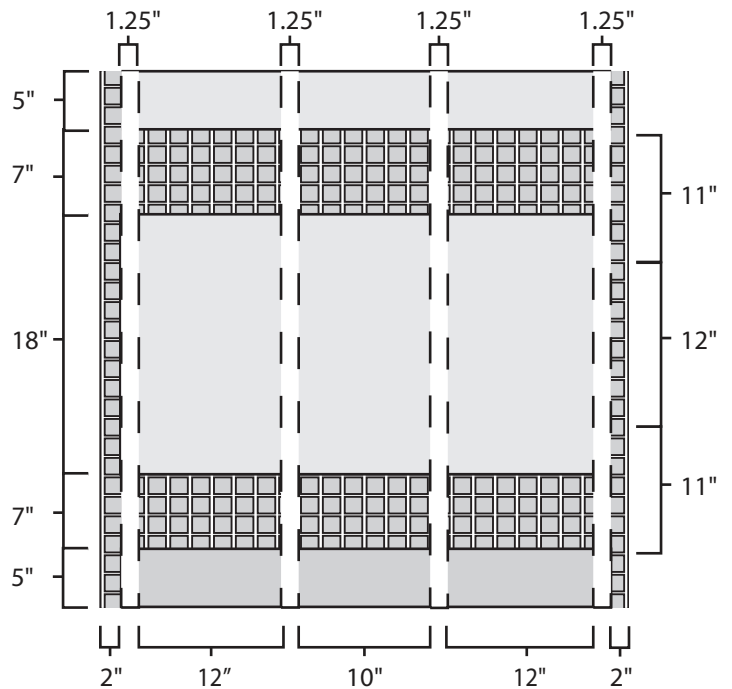

Pallet Specification Sheet

Pallet ID: ppc4343-3B45F-CB-SS

Top View:

Bottom View:

Side View:

Components & Specifications:

Dimensions: 43" x 43" x 5"
Weight: 62lb
Stackable

Dynamic Capacity: 3,000lbs
Static Capacity: 15,000lbs
#10-12X1-1/2 Screws