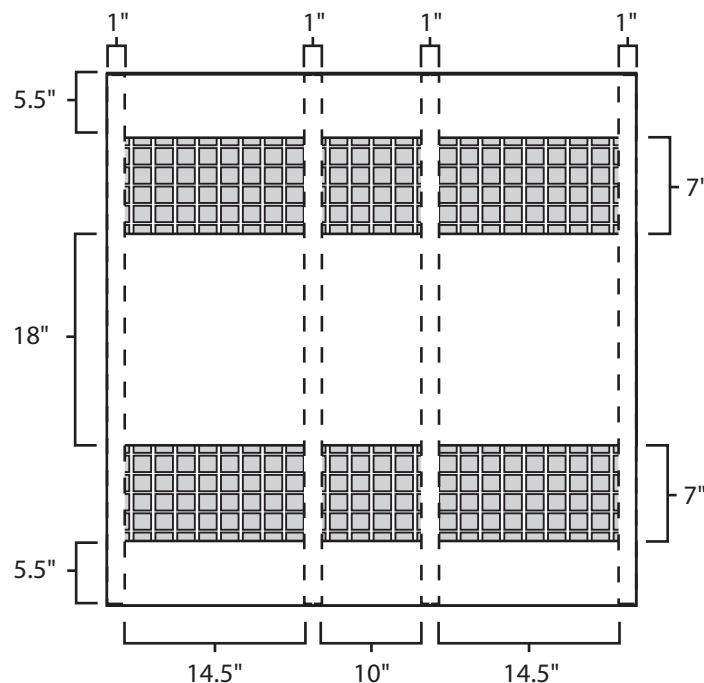

# Pallet Specification Sheet

Pallet ID: ppc4343-3B45R-CS-CB-SS

Top View:

Bottom View:

Side View:

## Components & Specifications:

Dimensions: 43" x 43" x 5"

Dynamic Capacity: 3,000lbs

All parts made of recycled plastic

Weight: 64lb

Static Capacity: 15,000lbs

Stackable

#10-12X1-1/2 Screws