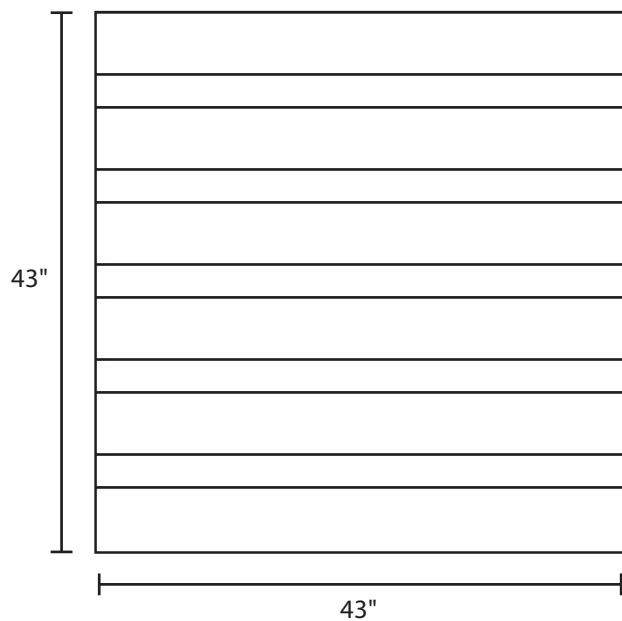

# Pallet Specification Sheet

Pallet ID: ppc4343-3B45R-CS-CB-SS

Top View:

Bottom View:

Side View:

## Components & Specifications:

Dimensions: 43" x 43" x 5"

Dynamic Capacity: 3,000lbs

All parts made of recycled plastic

Weight: 64lb

Static Capacity: 15,000lbs

Stackable

#10-12X1-1/2 Screws