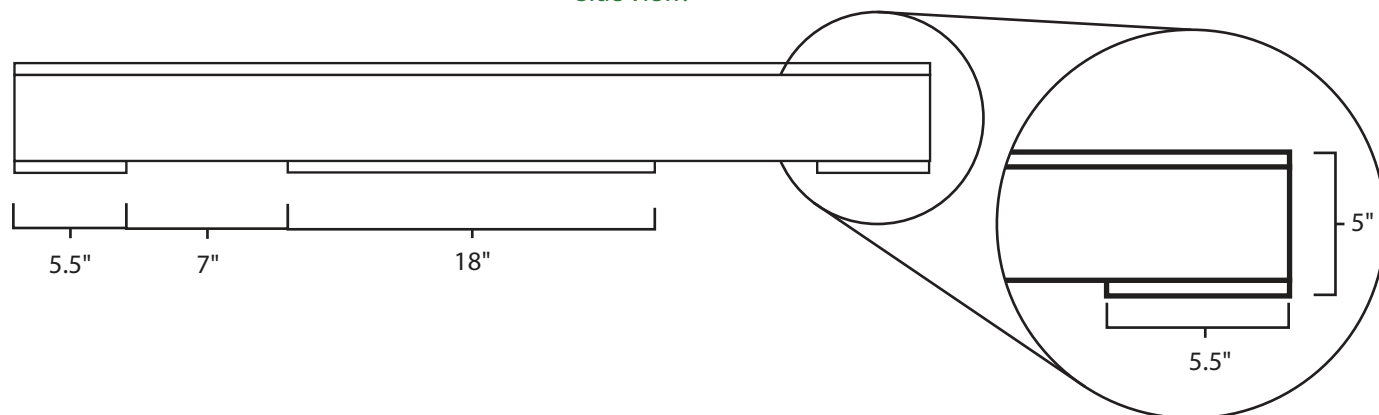

# Pallet Specification Sheet

Pallet ID: ppc4343-3B45R-CS-CB-SS

Top View:

Bottom View:

Side View:

## Components & Specifications:

Dimensions: 43" x 43" x 5"

Dynamic Capacity: 3,000lbs

All parts made of recycled plastic

Weight: 64lb

Static Capacity: 15,000lbs

Stackable

#10-12X1-1/2 Screws