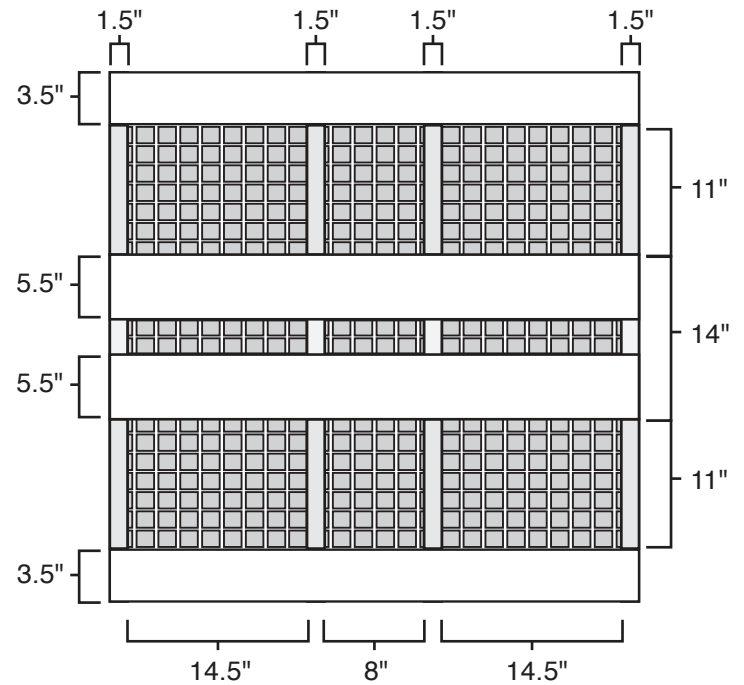

# Pallet Specification Sheet

Pallet ID: ppc4343-4B4SF

Top View:

Bottom View:

Side View:

## Components & Specifications:

Dimensions: 43" x 43" x 5"

Weight: 47.5lbs

Stackable

Dynamic Capacity: 3,000lbs

Static Capacity: 15,000lbs

60 #10-12X1-1/2 Screws

All parts made of recycled plastic