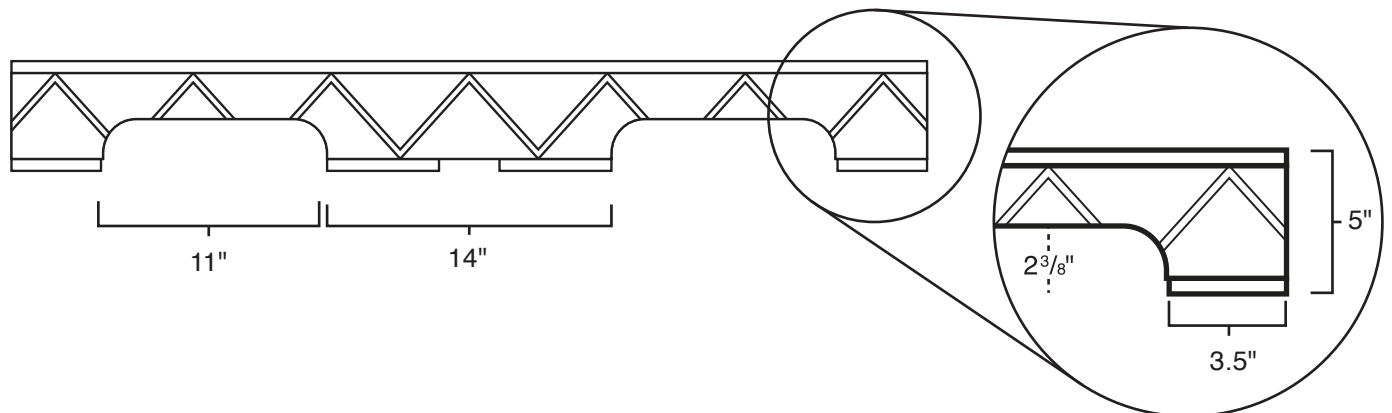

# Pallet Specification Sheet

Pallet ID: ppc4343-4B4SF

Top View:

Bottom View:

Side View:

## Components & Specifications:

Dimensions: 43" x 43" x 5"

Weight: 47.5lbs

Stackable

Dynamic Capacity: 3,000lbs

Static Capacity: 15,000lbs

60 #10-12X1-1/2 Screws

All parts made of recycled plastic