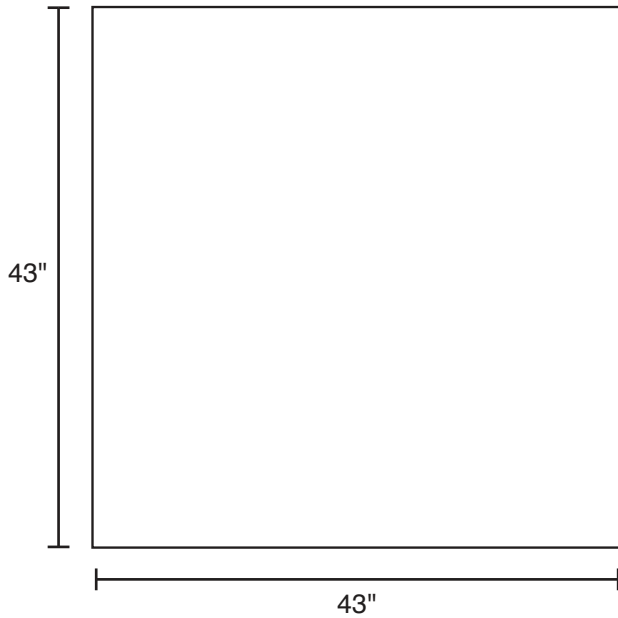

# Pallet Specification Sheet

Pallet ID: ppc4343-4B4SF

Top View:

Bottom View:

Side View:

## Components & Specifications:

Dimensions: 43" x 43" x 5"

Weight: 47.5lbs

Stackable

Dynamic Capacity: 3,000lbs

Static Capacity: 15,000lbs

60 #10-12X1-1/2 Screws

All parts made of recycled plastic