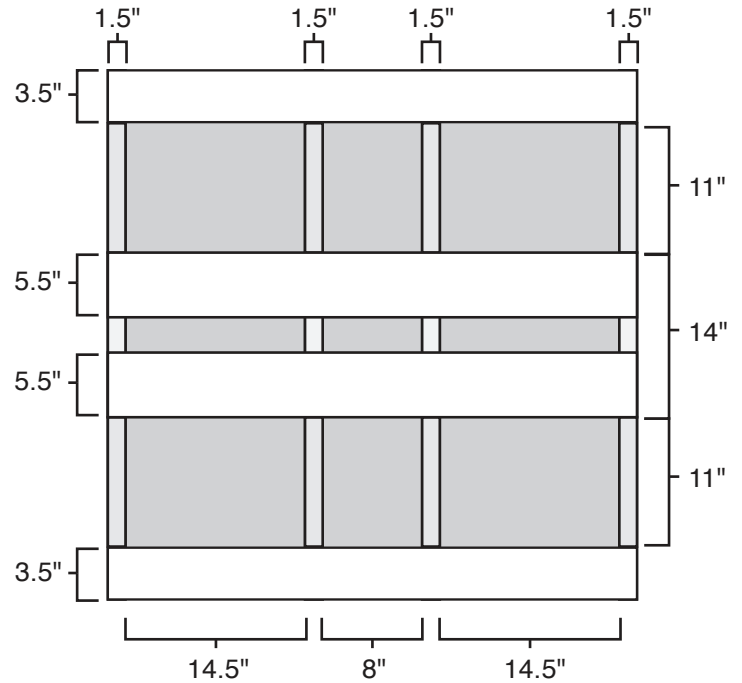

Pallet Specification Sheet

Pallet ID: ppc4343-4B4SR

Top View:

Bottom View:

Side View:

Components & Specifications:

Dimensions: 43" x 43" x 5"

Weight: 44lbs

Stackable

Dynamic Capacity: 3,000lbs

Static Capacity: 15,000lbs

72 #10-12X1-1/2 Screws

All parts made of recycled plastic