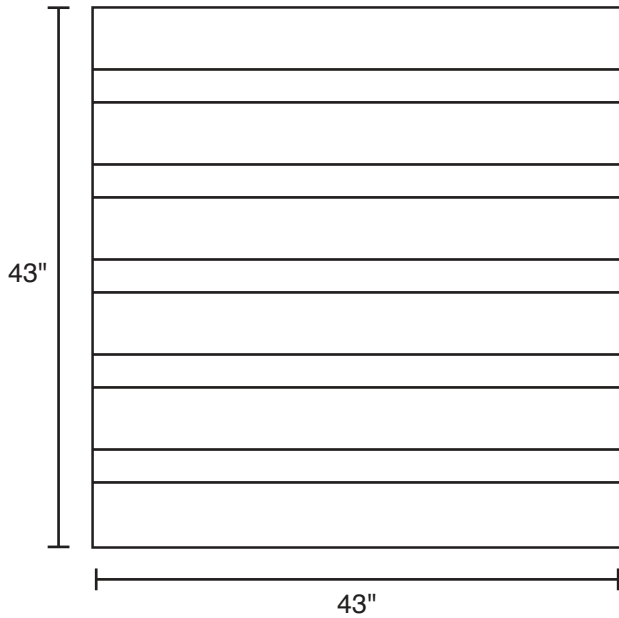

Pallet Specification Sheet

Pallet ID: ppc4343-4B4SR

Top View:

Bottom View:

Side View:

Components & Specifications:

Dimensions: 43" x 43" x 5"

Weight: 44lbs

Stackable

Dynamic Capacity: 3,000lbs

Static Capacity: 15,000lbs

72 #10-12X1-1/2 Screws

All parts made of recycled plastic