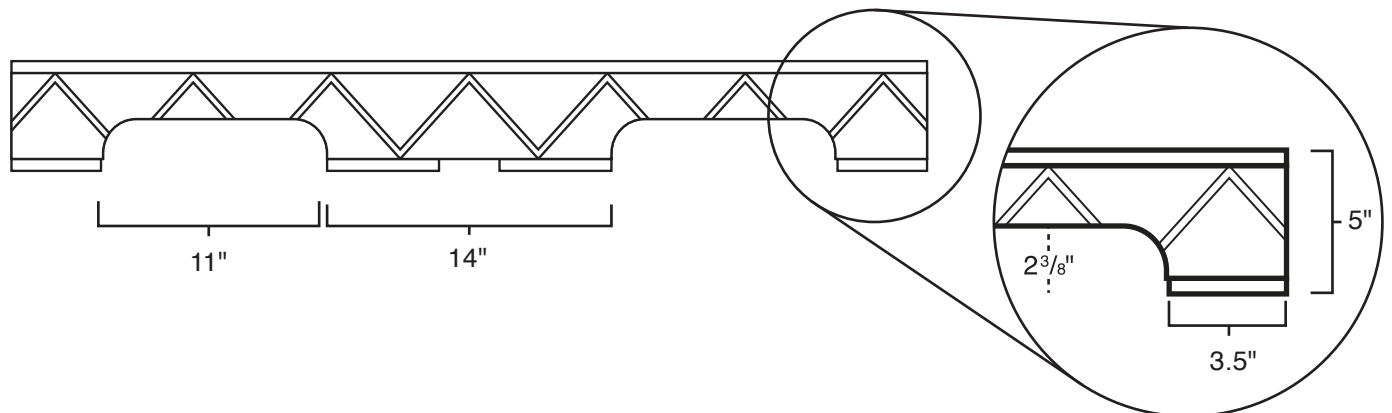

Pallet Specification Sheet

Pallet ID: ppc4343-4B4SR

Top View:

Bottom View:

Side View:

Components & Specifications:

Dimensions: 43" x 43" x 5"

Weight: 44lbs

Stackable

Dynamic Capacity: 3,000lbs

Static Capacity: 15,000lbs

72 #10-12X1-1/2 Screws

All parts made of recycled plastic