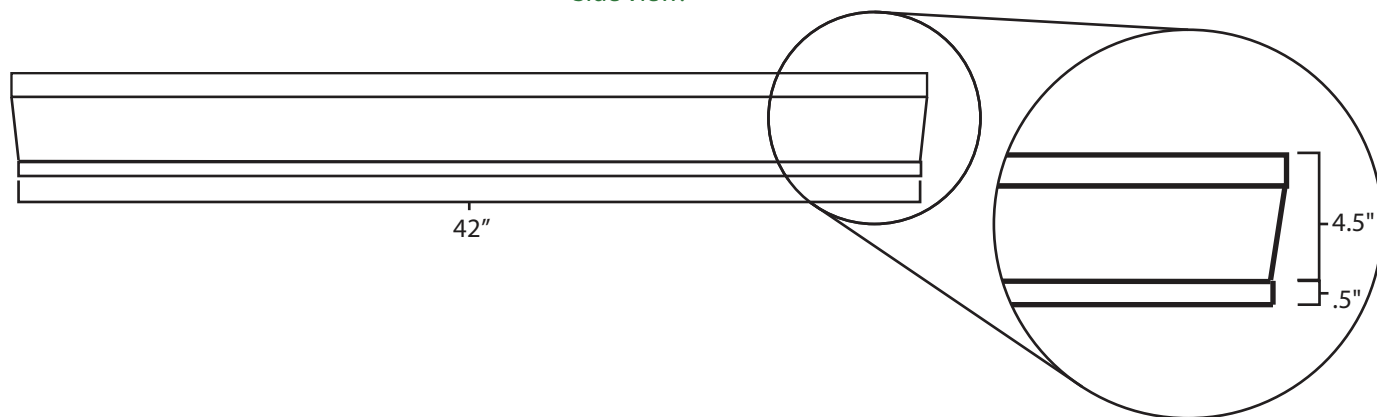

Pallet Specification Sheet

Pallet ID: ppc4343-4SF-WP-CS

Top View:

Bottom View:

Side View:

Components & Specifications:

Dimensions: 43" x 43" x 5"

Weight: 62lb

Stackable

Dynamic Capacity: 3,000lbs

Static Capacity: 15,000lbs

#10-12X1-1/2 Screws

All parts made of recycled plastic