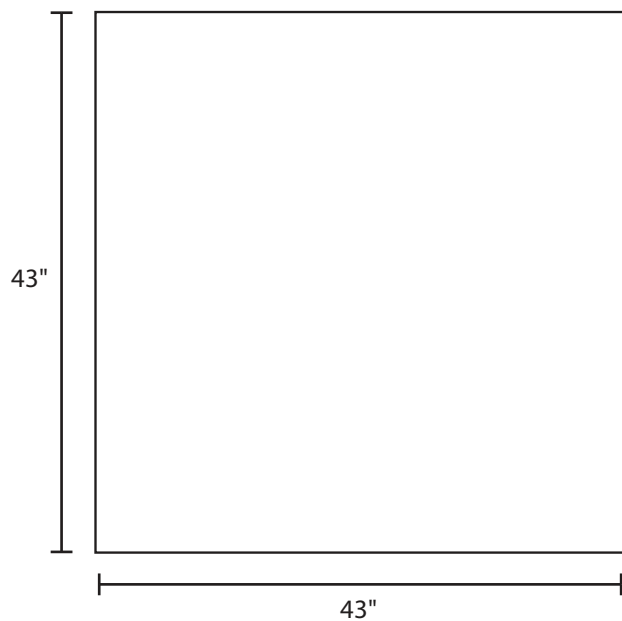

Pallet Specification Sheet

Pallet ID: ppc4343-4SF-WP-CS

Top View:

Bottom View:

Side View:

Components & Specifications:

Dimensions: 43" x 43" x 5"

Weight: 62lb

Stackable

Dynamic Capacity: 3,000lbs

Static Capacity: 15,000lbs

#10-12X1-1/2 Screws

All parts made of recycled plastic