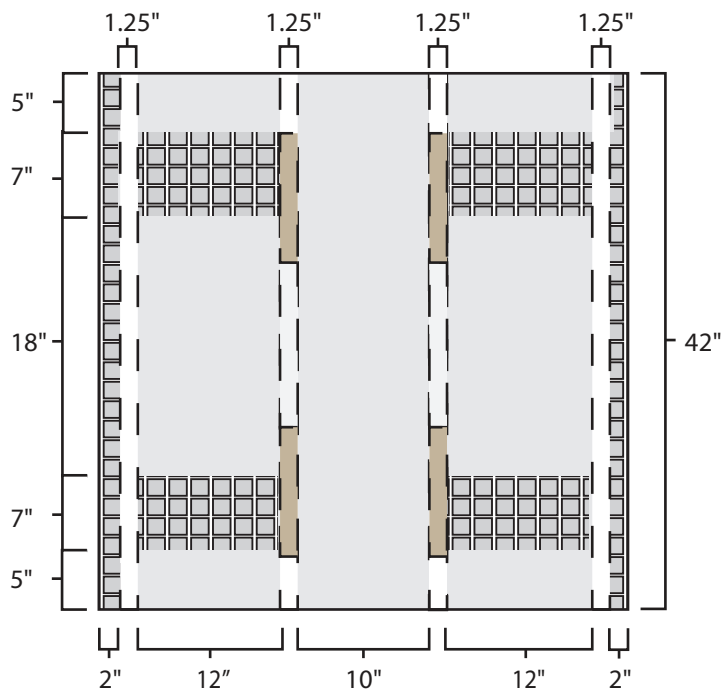

Pallet Specification Sheet

Pallet ID: ppc4343-4SF-WP-CS

Top View:

Bottom View:

Side View:

Components & Specifications:

Dimensions: 43" x 43" x 5"

Weight: 62lb

Stackable

Dynamic Capacity: 3,000lbs

Static Capacity: 15,000lbs

#10-12X1-1/2 Screws

All parts made of recycled plastic