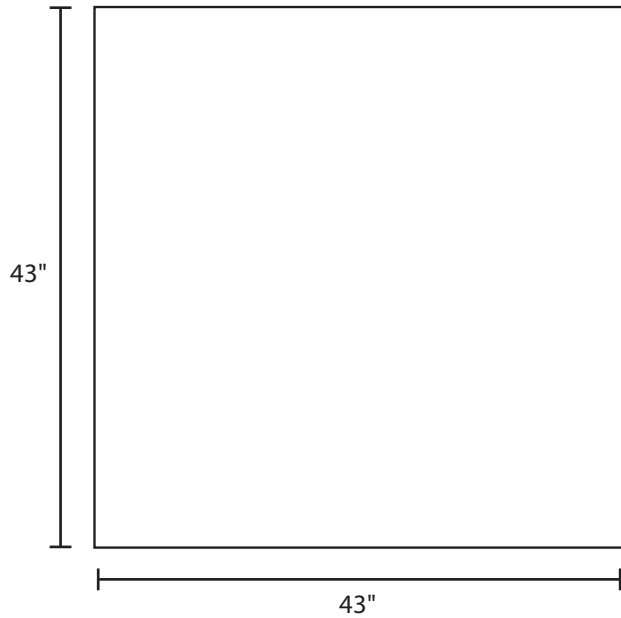

Pallet Specification Sheet

Pallet ID: ppc4343-4SF-WP-SS

Top View:

Bottom View:

Side View:

Components & Specifications:

Dimensions: 43" x 43" x 5"

Weight: 64lb

Stackable

Dynamic Capacity: 3,000lbs

Static Capacity: 15,000lbs

#10-12X1-1/2 Screws

All parts made of recycled plastic