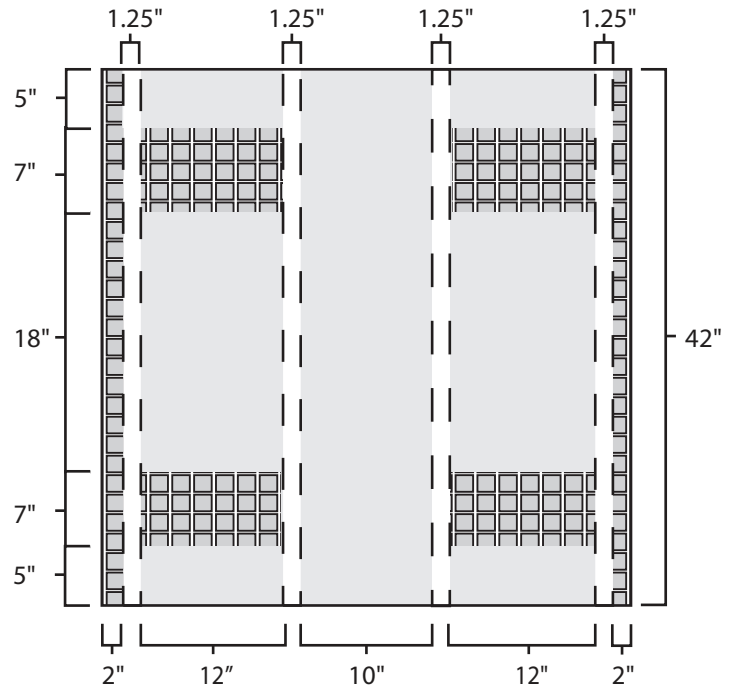

Pallet Specification Sheet

Pallet ID: ppc4343-4SF-WP-SS

Top View:

Bottom View:

Side View:

Components & Specifications:

Dimensions: 43" x 43" x 5"

Weight: 64lb

Stackable

Dynamic Capacity: 3,000lbs

Static Capacity: 15,000lbs

#10-12X1-1/2 Screws

All parts made of recycled plastic