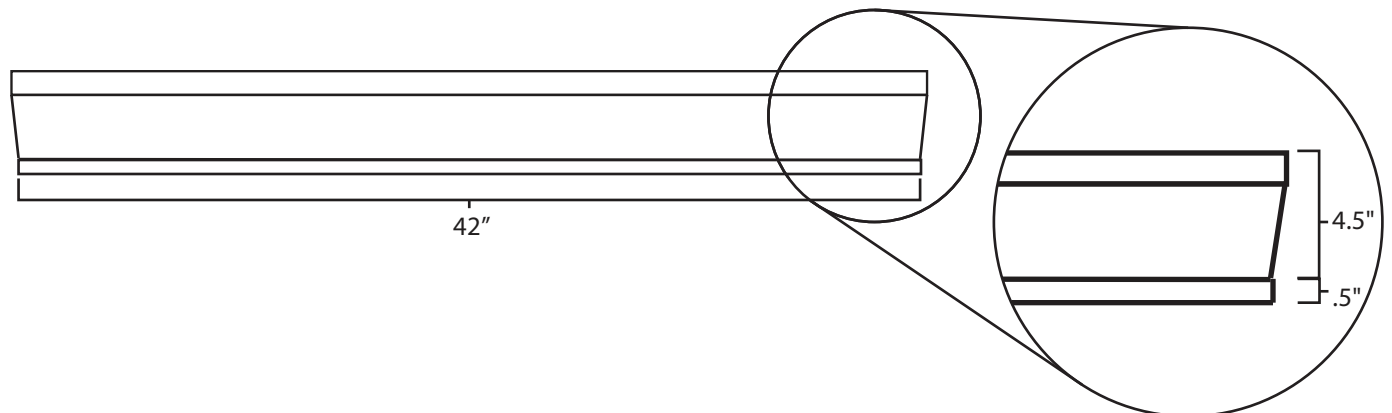

Pallet Specification Sheet

Pallet ID: ppc4343-4SF-WP-SS

Top View:

Bottom View:

Side View:

Components & Specifications:

Dimensions: 43" x 43" x 5"

Weight: 64lb

Stackable

Dynamic Capacity: 3,000lbs

Static Capacity: 15,000lbs

#10-12X1-1/2 Screws

All parts made of recycled plastic