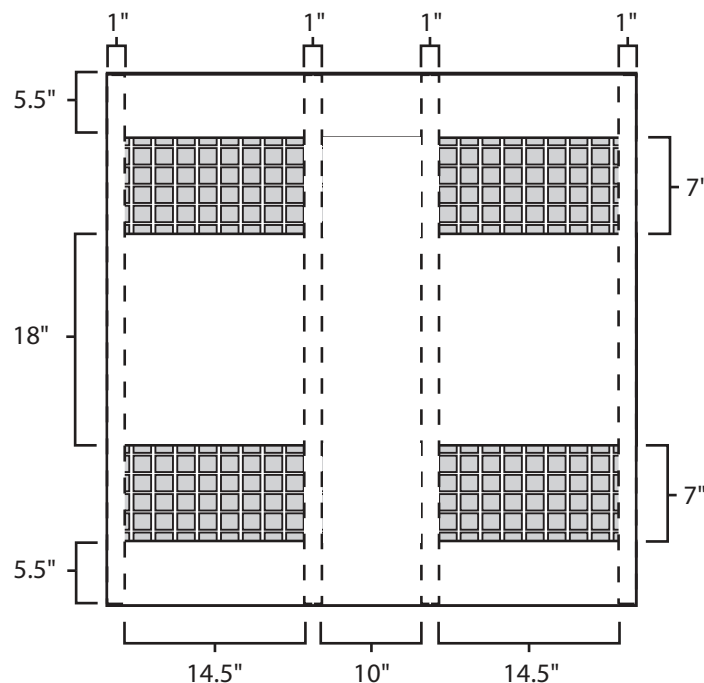

# Pallet Specification Sheet

Pallet ID: ppc4343-4SR-WP-CS-SS

Top View:

Bottom View:

Side View:

## Components & Specifications:

Dimensions: 43" x 43" x 5"

Weight: 66lb

Stackable

Dynamic Capacity: 3,000lbs

Static Capacity: 15,000lbs

#10-12X1-1/2 Screws

All parts made of recycled plastic