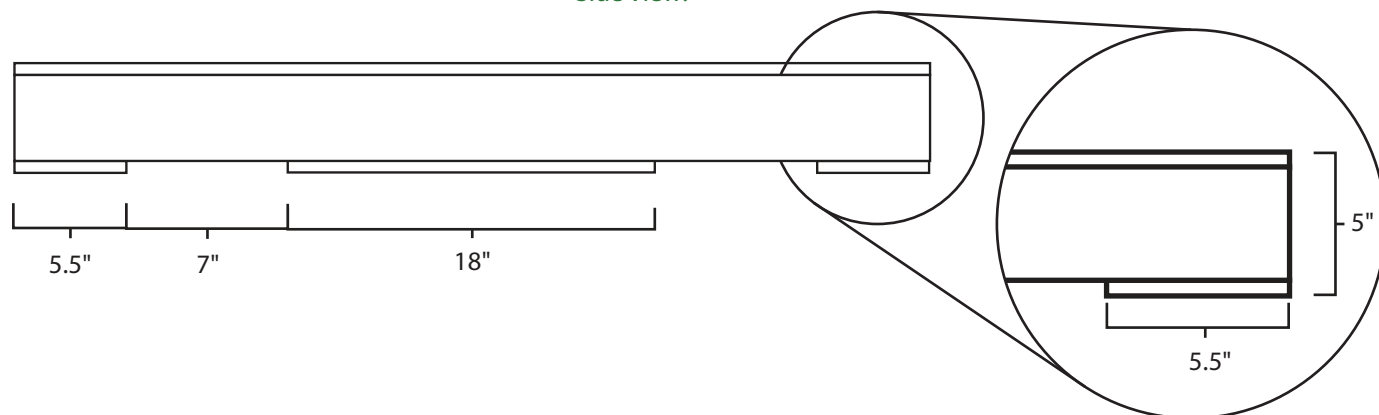

# Pallet Specification Sheet

Pallet ID: ppc4343-4SR-WP-CS-SS

Top View:

Bottom View:

Side View:

## Components & Specifications:

Dimensions: 43" x 43" x 5"

Weight: 66lb

Stackable

Dynamic Capacity: 3,000lbs

Static Capacity: 15,000lbs

#10-12X1-1/2 Screws

All parts made of recycled plastic