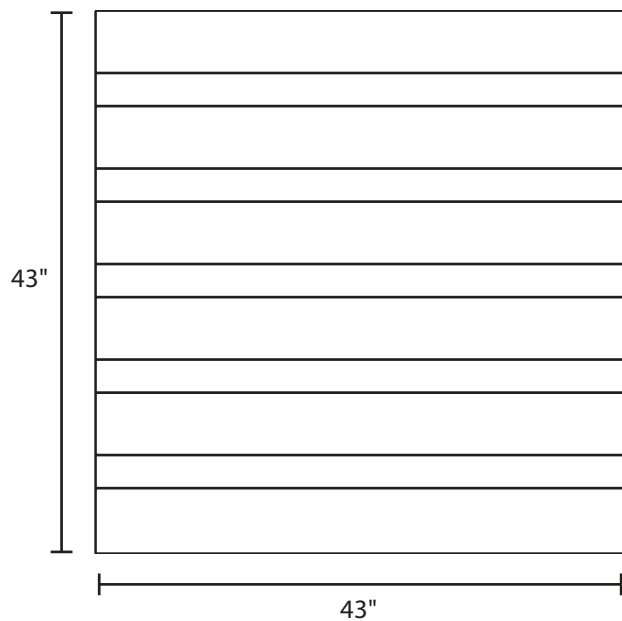

# Pallet Specification Sheet

Pallet ID: ppc4343-4SR-WP-CS-SS

Top View:

Bottom View:

Side View:

## Components & Specifications:

Dimensions: 43" x 43" x 5"

Weight: 66lb

Stackable

Dynamic Capacity: 3,000lbs

Static Capacity: 15,000lbs

#10-12X1-1/2 Screws

All parts made of recycled plastic