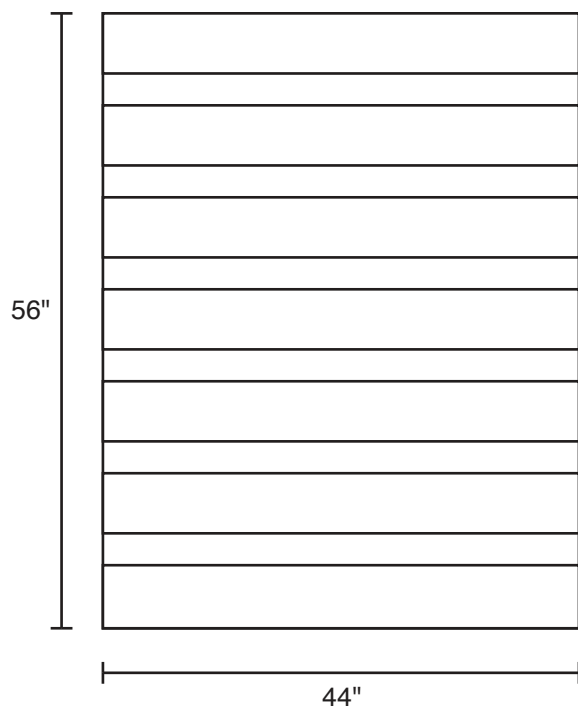

Pallet Specification Sheet

Pallet ID: ppc4456-4B3SR

Top View:

Bottom View:

Side View:

Components & Specifications:

Dimensions: 44" x 56" x 5"

Weight: 49lbs

Stackable

Dynamic Capacity: 2,000lbs

Static Capacity: 15,000lbs

All parts made of recycled plastic