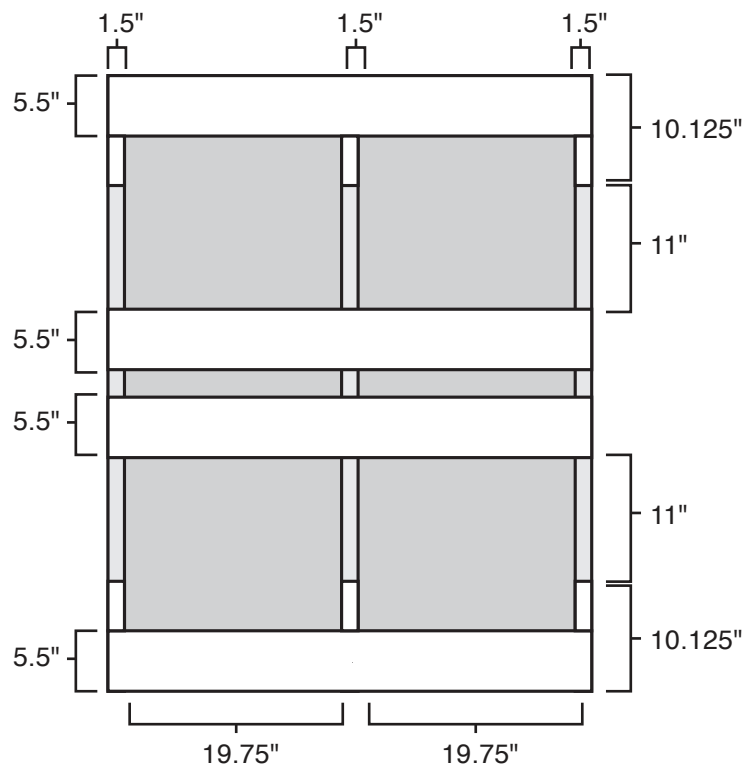

Pallet Specification Sheet

Pallet ID: ppc4456-4B3SR

Top View:

Bottom View:

Side View:

Components & Specifications:

Dimensions: 44" x 56" x 5"

Weight: 49lbs

Stackable

Dynamic Capacity: 2,000lbs

Static Capacity: 15,000lbs

All parts made of recycled plastic