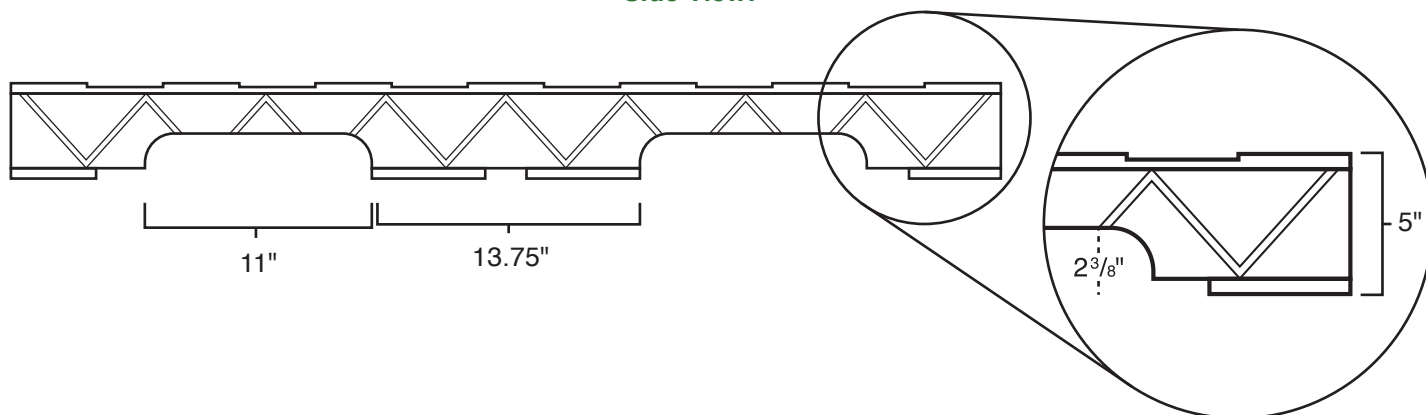

Pallet Specification Sheet

Pallet ID: ppc4456-4B3SR

Top View:

Bottom View:

Side View:

Components & Specifications:

Dimensions: 44" x 56" x 5"

Weight: 49lbs

Stackable

Dynamic Capacity: 2,000lbs

Static Capacity: 15,000lbs

All parts made of recycled plastic