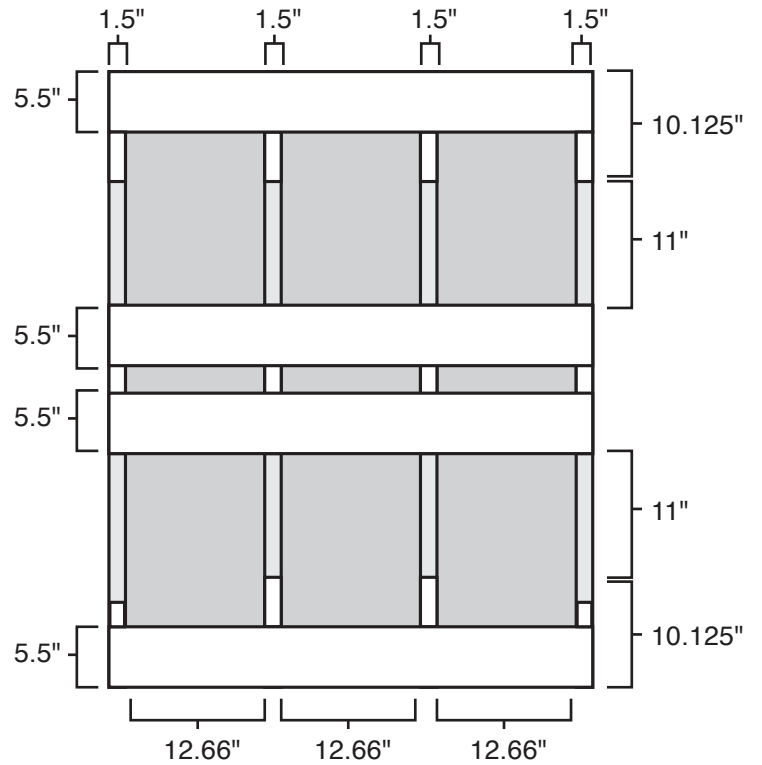

Pallet Specification Sheet

Pallet ID: ppc4456-4B4SR

Top View:

Bottom View:

Side View:

Components & Specifications:

Dimensions: 44" x 56" x 5"

Weight: 62lbs

Stackable

Dynamic Capacity: 3,000lbs

Static Capacity: 15,000lbs

All parts made of recycled plastic

70 #10-12X1-1/2 Screws