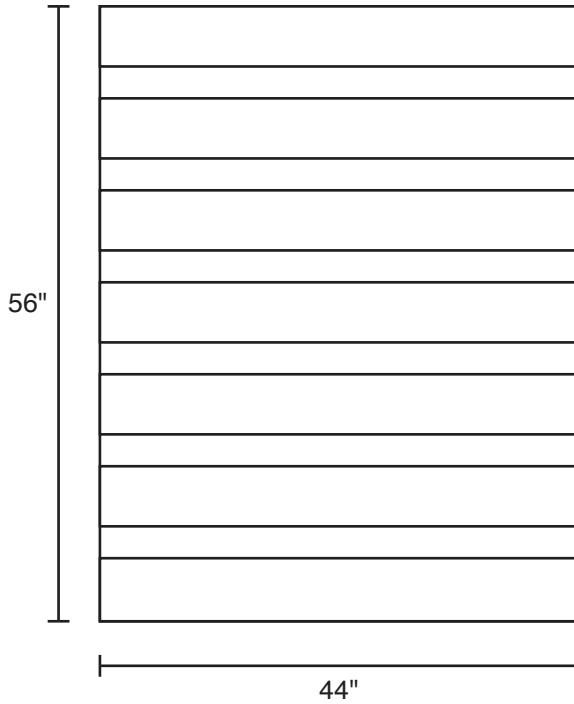

Pallet Specification Sheet

Pallet ID: ppc4456-4B4SR

Top View:

Bottom View:

Side View:

Components & Specifications:

Dimensions: 44" x 56" x 5"

Weight: 62lbs

Stackable

Dynamic Capacity: 3,000lbs

Static Capacity: 15,000lbs

All parts made of recycled plastic

70 #10-12X1-1/2 Screws