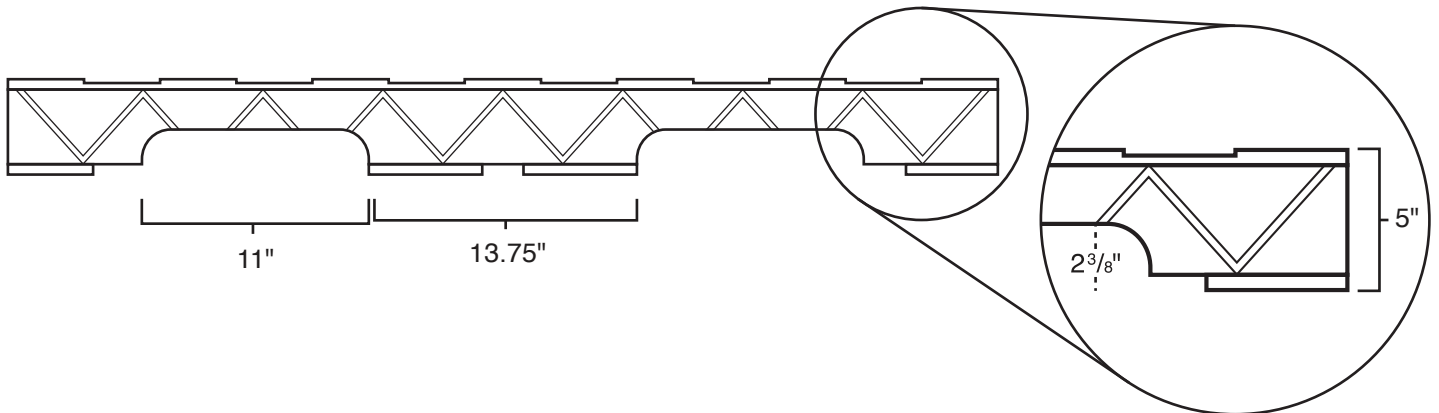

Pallet Specification Sheet

Pallet ID: ppc4456-4B4SR

Top View:

Bottom View:

Side View:

Components & Specifications:

Dimensions: 44" x 56" x 5"

Weight: 62lbs

Stackable

Dynamic Capacity: 3,000lbs

Static Capacity: 15,000lbs

All parts made of recycled plastic

70 #10-12X1-1/2 Screws