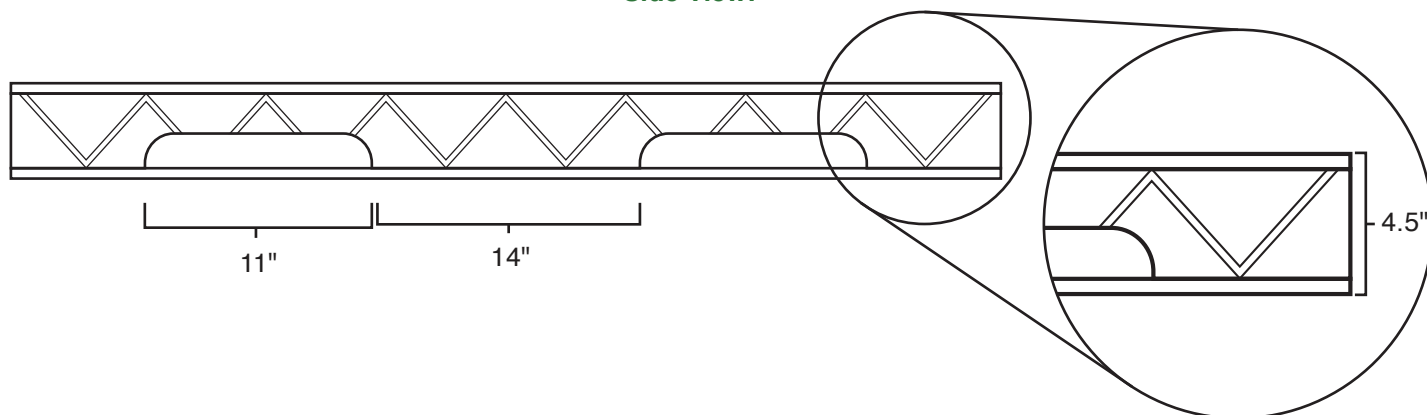

Pallet Specification Sheet

Pallet ID: ppc4456-4SF-WP

Top View:

Bottom View:

Side View:

Components & Specifications:

Dimensions: 44" x 56" x 4.5" Dynamic Capacity: 2,500lbs All parts made of recycled plastic
Weight: 66lbs Static Capacity: 15,000lbs
Stackable 60 #10-12X1-1/2 Screws