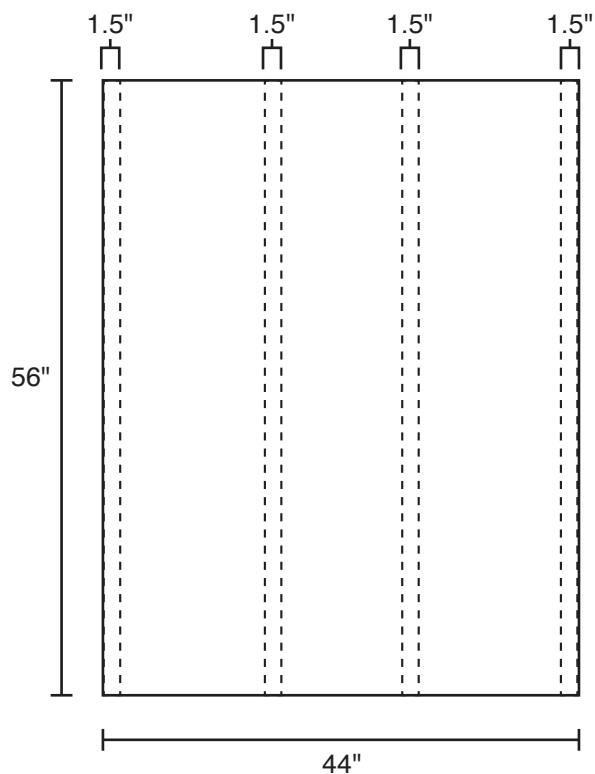

Pallet Specification Sheet

Pallet ID: ppc4456-4SF-WP

Top View:

Bottom View:

Side View:

Components & Specifications:

Dimensions: 44" x 56" x 4.5" Dynamic Capacity: 2,500lbs All parts made of recycled plastic
Weight: 66lbs Static Capacity: 15,000lbs
Stackable 60 #10-12X1-1/2 Screws