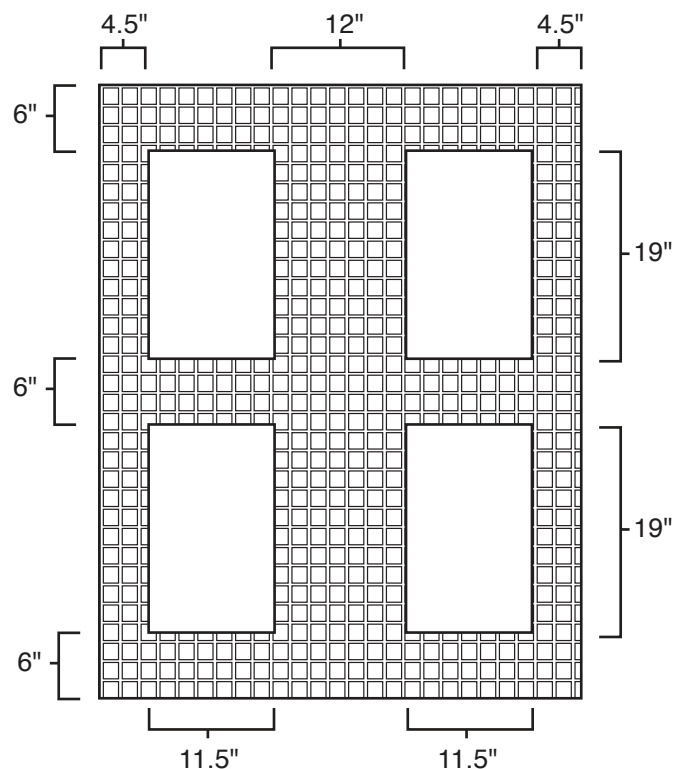

Pallet Specification Sheet

Pallet ID: ppc4456-4SF-WP

Top View:

Bottom View:

Side View:

Components & Specifications:

Dimensions: 44" x 56" x 4.5" Dynamic Capacity: 2,500lbs All parts made of recycled plastic
Weight: 66lbs Static Capacity: 15,000lbs
Stackable 60 #10-12X1-1/2 Screws