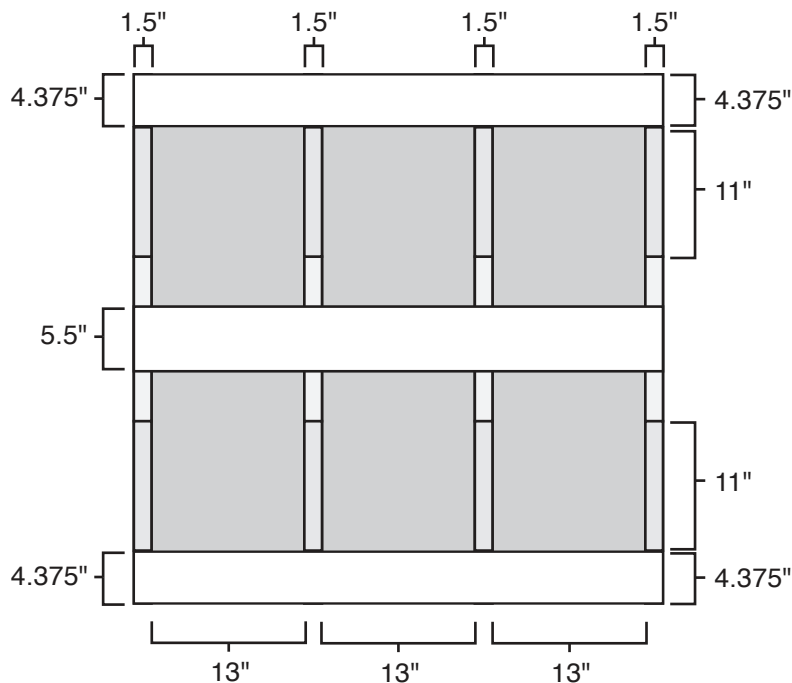

Pallet Specification Sheet

Pallet ID: ppc4545-3B4SF

Top View:

Bottom View:

Side View:

Components & Specifications:

Dimensions: 45" x 45" x 5"

Weight: 46.5lbs

Stackable

Dynamic Capacity: 3,100lbs

Static Capacity: 15,000lbs

All parts made of recycled plastic