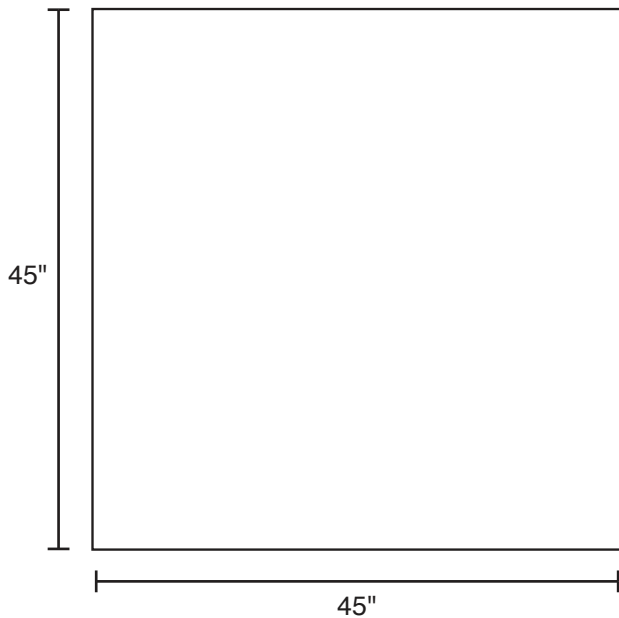

Pallet Specification Sheet

Pallet ID: ppc4545-3B4SF

Top View:

Bottom View:

Side View:

Components & Specifications:

Dimensions: 45" x 45" x 5"

Weight: 46.5lbs

Stackable

Dynamic Capacity: 3,100lbs

Static Capacity: 15,000lbs

All parts made of recycled plastic