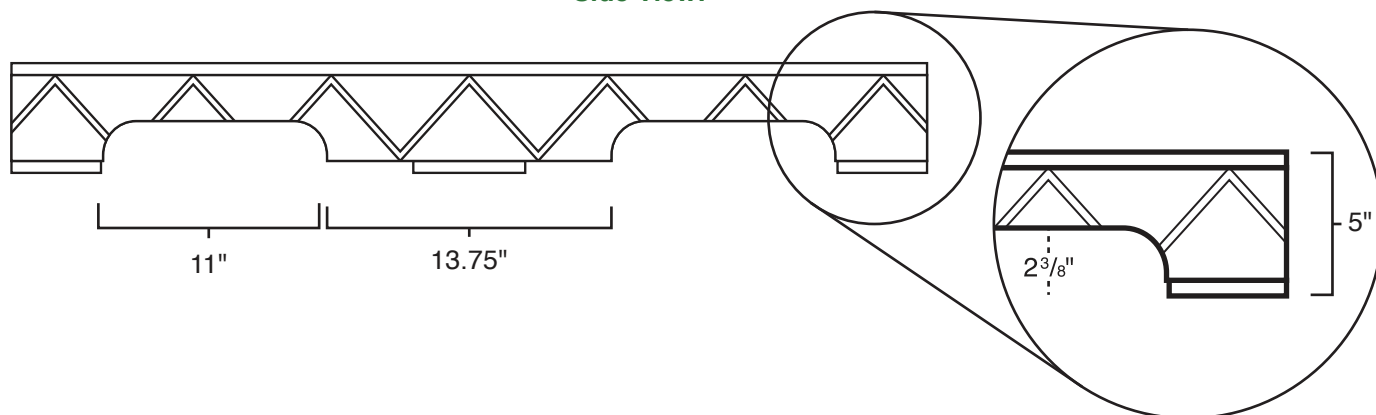

Pallet Specification Sheet

Pallet ID: ppc4545-3B4SF

Top View:

Bottom View:

Side View:

Components & Specifications:

Dimensions: 45" x 45" x 5"

Weight: 46.5lbs

Stackable

Dynamic Capacity: 3,100lbs

Static Capacity: 15,000lbs

All parts made of recycled plastic