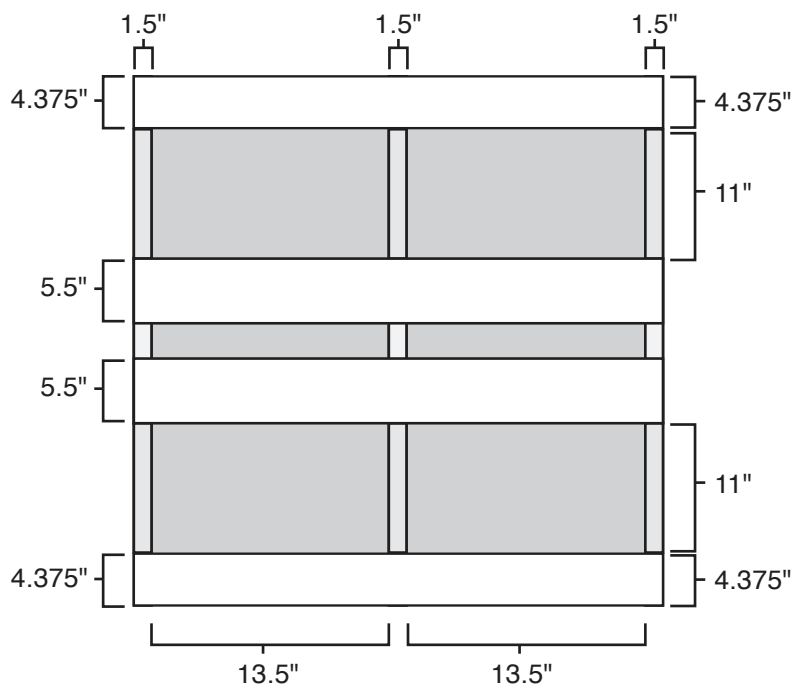

# Pallet Specification Sheet

Pallet ID: ppc4545-4B3SF

Top View:

Bottom View:

Side View:

## Components & Specifications:

Dimensions: 45" x 45" x 5"

Weight: 42lbs

Stackable

Dynamic Capacity: 3,100lbs

Static Capacity: 15,000lbs

All parts made of recycled plastic