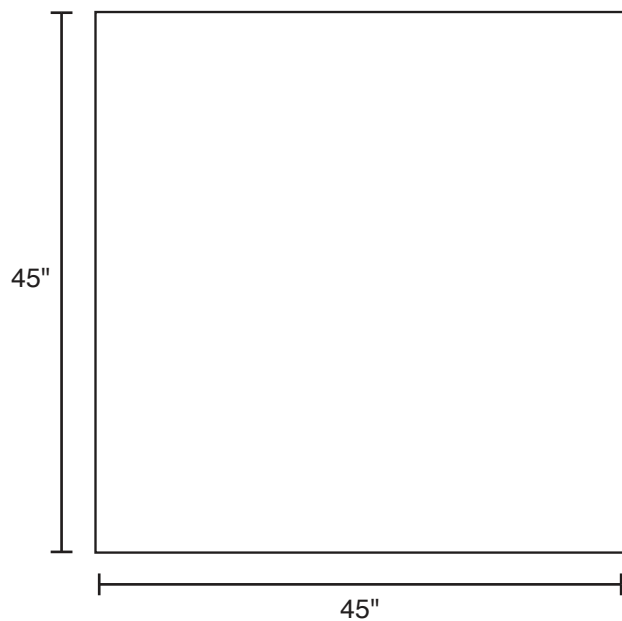

# Pallet Specification Sheet

Pallet ID: ppc4545-4B3SF

Top View:

Bottom View:

Side View:

## Components & Specifications:

Dimensions: 45" x 45" x 5"

Weight: 42lbs

Stackable

Dynamic Capacity: 3,100lbs

Static Capacity: 15,000lbs

All parts made of recycled plastic