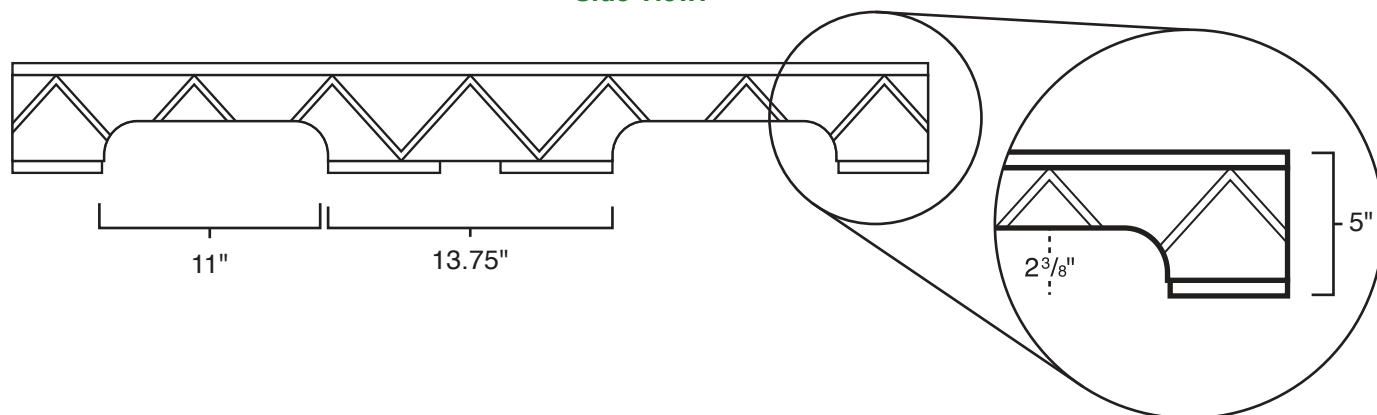

# Pallet Specification Sheet

Pallet ID: ppc4545-4B3SF

Top View:

Bottom View:

Side View:

## Components & Specifications:

Dimensions: 45" x 45" x 5"

Weight: 42lbs

Stackable

Dynamic Capacity: 3,100lbs

Static Capacity: 15,000lbs

All parts made of recycled plastic