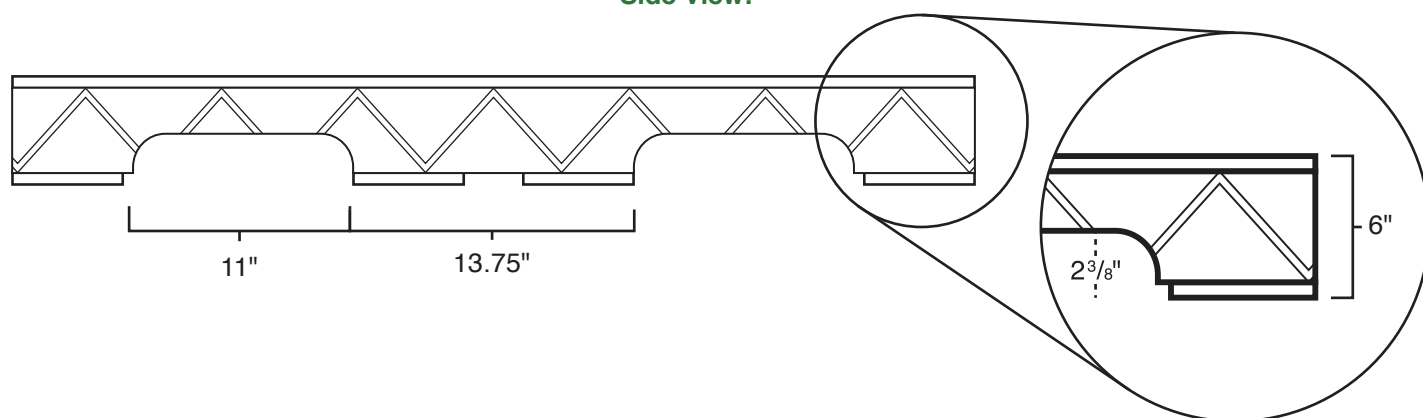

Pallet Specification Sheet

Pallet ID: ppc4548-4S4BF

Top View:

Bottom View:

Side View:

Components & Specifications:

Dimensions: 45" x 48" x 6"

Weight: 55lbs

Rackable

Dynamic Capacity: 2,500lbs

Static Capacity: 15,000lbs

All parts made of recycled plastic