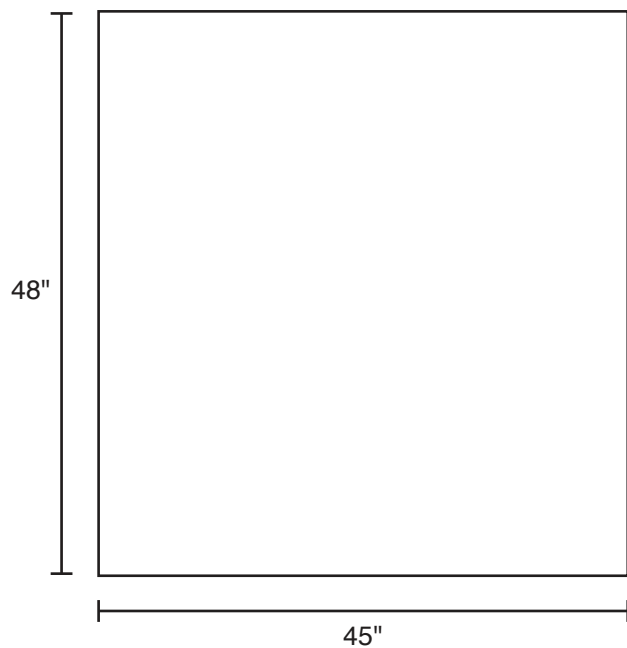

Pallet Specification Sheet

Pallet ID: ppc4548-4S4BF

Top View:

Bottom View:

Side View:

Components & Specifications:

Dimensions: 45" x 48" x 6"

Weight: 55lbs

Rackable

Dynamic Capacity: 2,500lbs

Static Capacity: 15,000lbs

All parts made of recycled plastic