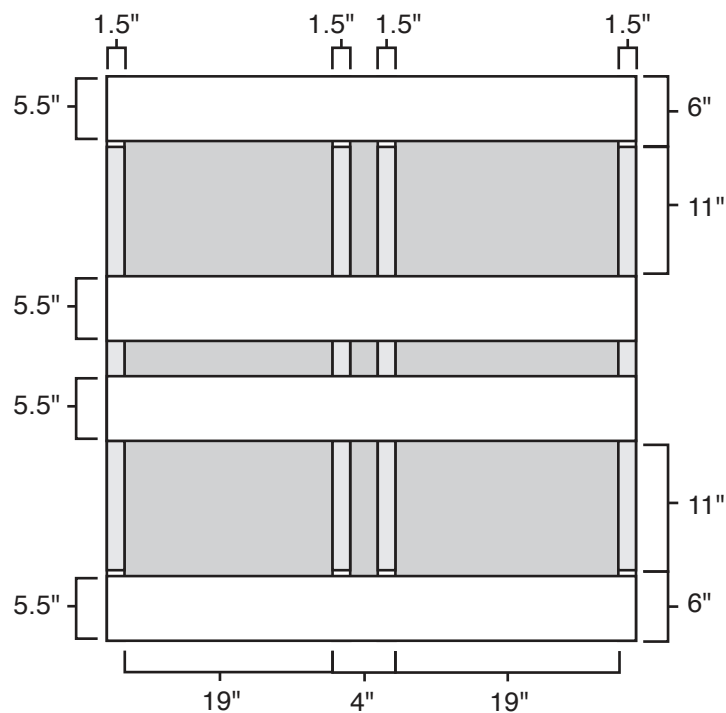

Pallet Specification Sheet

Pallet ID: ppc4548-4S4BF

Top View:

Bottom View:

Side View:

Components & Specifications:

Dimensions: 45" x 48" x 6"

Weight: 55lbs

Rackable

Dynamic Capacity: 2,500lbs

Static Capacity: 15,000lbs

All parts made of recycled plastic