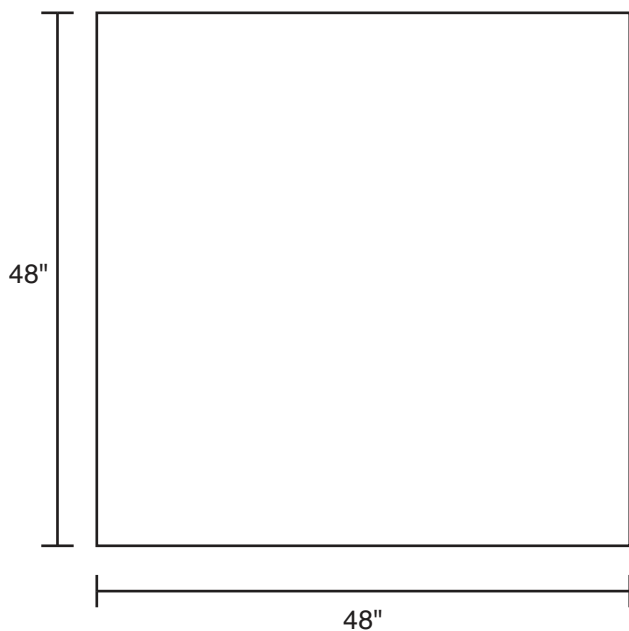

# Pallet Specification Sheet

Pallet ID: ppc4848-4B3SR

Top View:

Bottom View:

Side View:

## Components & Specifications:

Dimensions: 48" x 48" x 5"

Weight: 47lbs

Stackable

Dynamic Capacity: 2,000lbs

Static Capacity: 15,000lbs

All parts made of recycled plastic