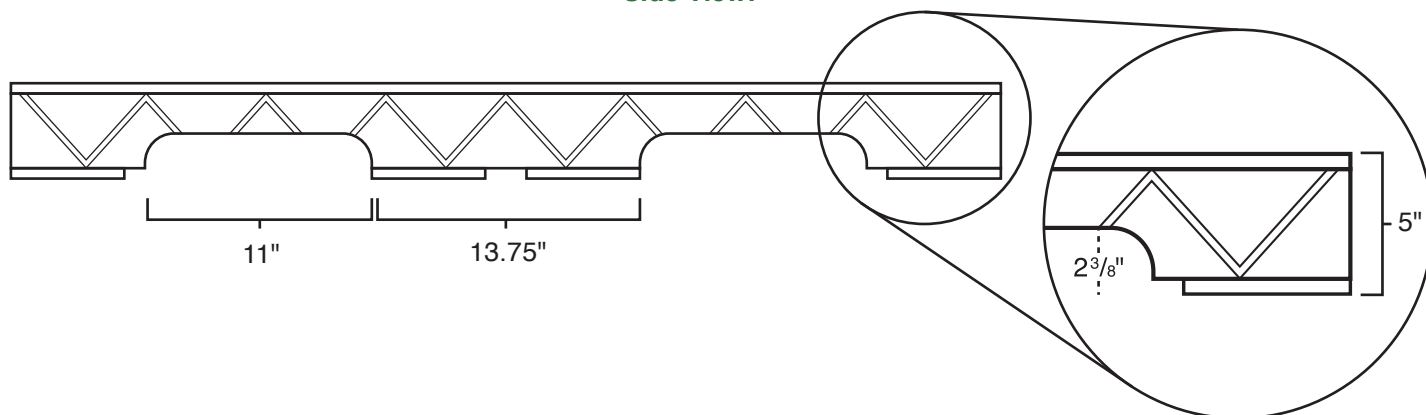

# Pallet Specification Sheet

Pallet ID: ppc4848-4B3SR

Top View:

Bottom View:

Side View:

## Components & Specifications:

Dimensions: 48" x 48" x 5"

Weight: 47lbs

Stackable

Dynamic Capacity: 2,000lbs

Static Capacity: 15,000lbs

All parts made of recycled plastic