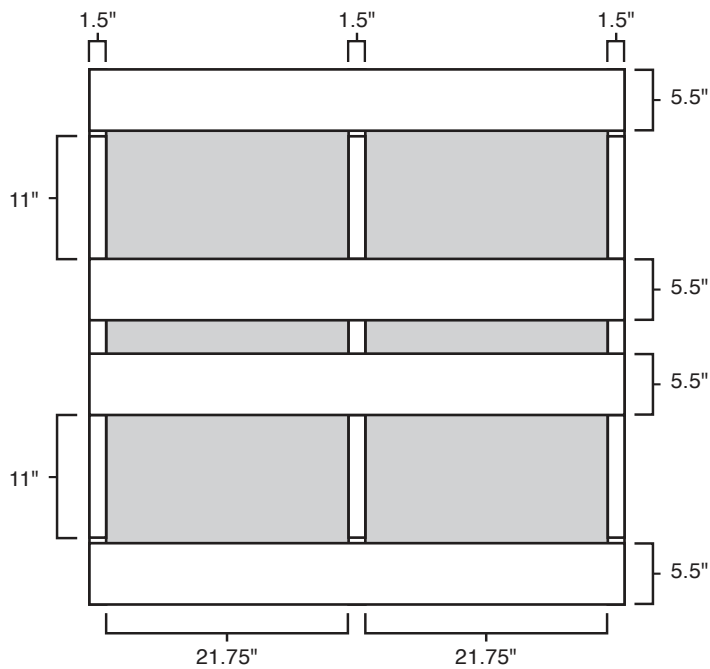

# Pallet Specification Sheet

Pallet ID: ppc4848-4B3SR

Top View:

Bottom View:

Side View:

## Components & Specifications:

Dimensions: 48" x 48" x 5"

Weight: 47lbs

Stackable

Dynamic Capacity: 2,000lbs

Static Capacity: 15,000lbs

All parts made of recycled plastic