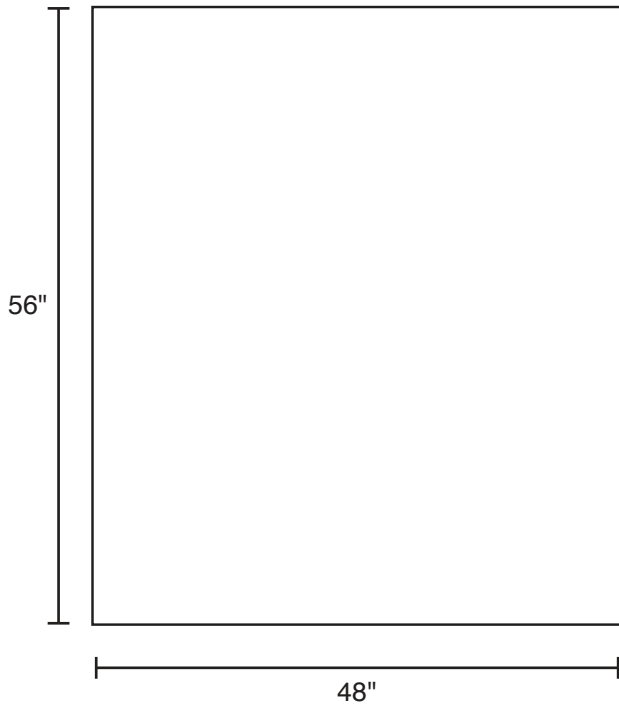

Pallet Specification Sheet

Pallet ID: ppc4856-4S4BF

Top View:

Bottom View:

Side View:

Components & Specifications:

Dimensions: 48" x 56" x 5"

Weight: 66lbs

Stackable

Dynamic Capacity: 2,500lbs All parts made from recycled plastic.

Static Capacity: 15,000lbs

96 #10-12X1-1/2 Screws