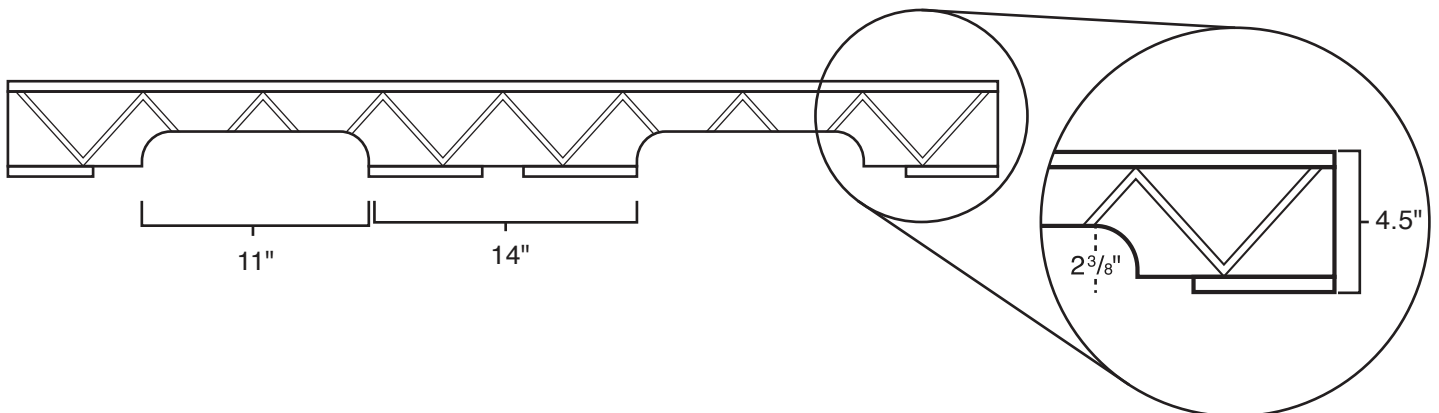

Pallet Specification Sheet

Pallet ID: ppc4856-4S4BF

Top View:

Bottom View:

Side View:

Components & Specifications:

Dimensions: 48" x 56" x 5"

Weight: 66lbs

Stackable

Dynamic Capacity: 2,500lbs All parts made from recycled plastic.

Static Capacity: 15,000lbs

96 #10-12X1-1/2 Screws