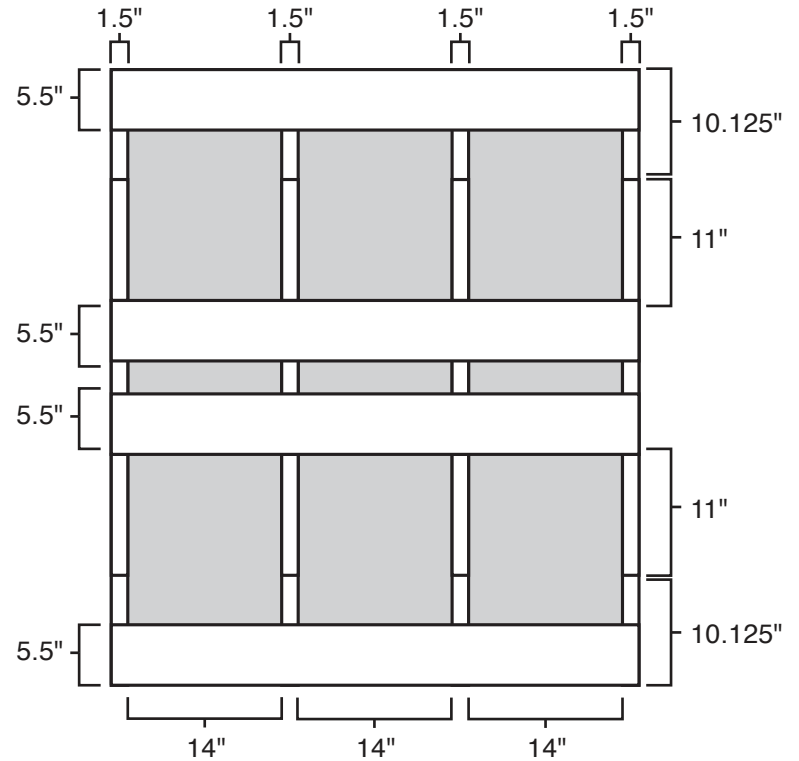

Pallet Specification Sheet

Pallet ID: ppc4856-4S4BF

Top View:

Bottom View:

Side View:

Components & Specifications:

Dimensions: 48" x 56" x 5"

Weight: 66lbs

Stackable

Dynamic Capacity: 2,500lbs All parts made from recycled plastic.

Static Capacity: 15,000lbs

96 #10-12X1-1/2 Screws