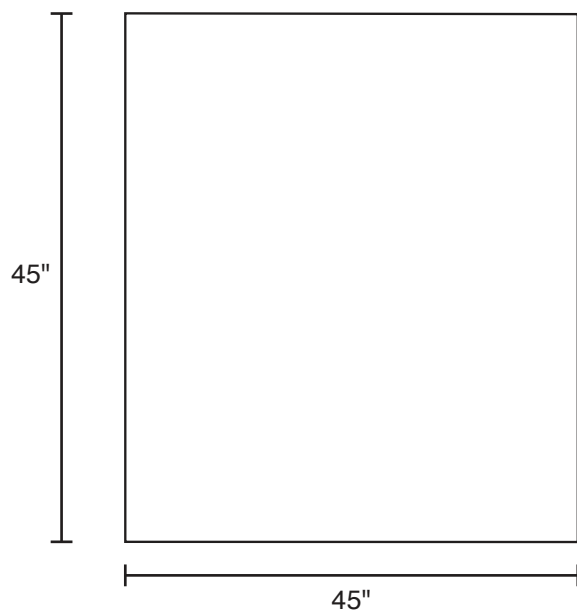

Pallet Specification Sheet

Pallet ID: ppc4856-9PWP

Top View:

Bottom View:

Side View:

Components & Specifications:

Dimensions: 48" x 56" x 5"

Dynamic Capacity: 2,500lbs

Weight: 63lbs

Static Capacity: 15,000lbs

Stackable

All parts made of recycled plastic