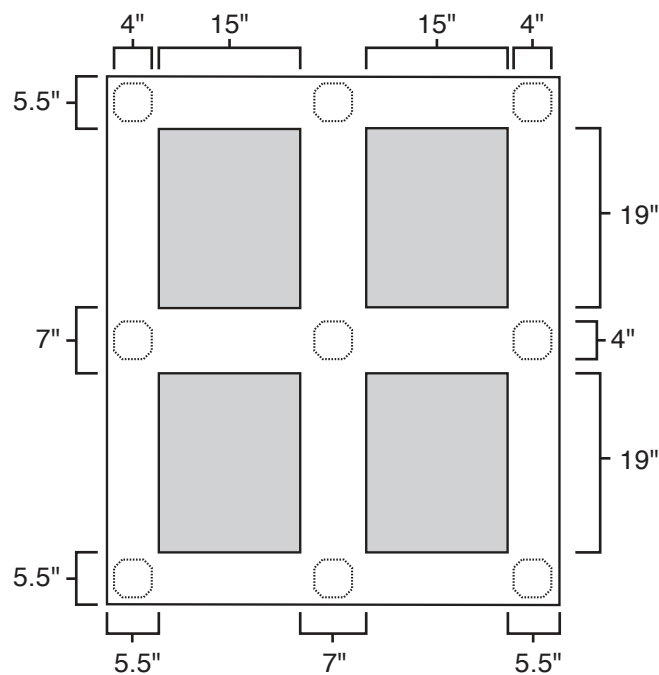

Pallet Specification Sheet

Pallet ID: ppc4856-9PWP

Top View:

Bottom View:

Side View:

Components & Specifications:

Dimensions: 48" x 56" x 5"

Dynamic Capacity: 2,500lbs

Weight: 63lbs

Static Capacity: 15,000lbs

Stackable

All parts made of recycled plastic