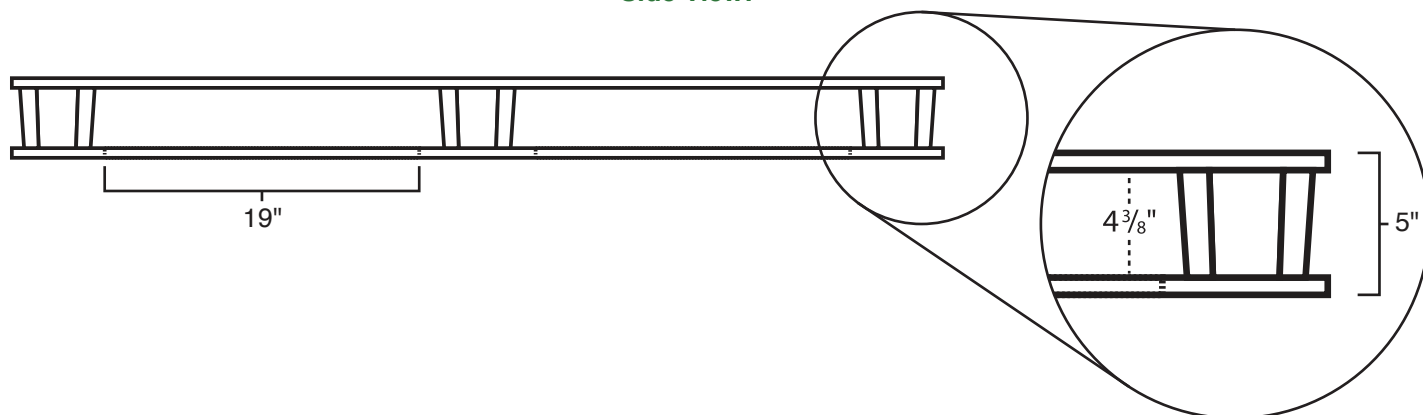

Pallet Specification Sheet

Pallet ID: ppc4856-9PWP

Top View:

Bottom View:

Side View:

Components & Specifications:

Dimensions: 48" x 56" x 5"

Dynamic Capacity: 2,500lbs

Weight: 63lbs

Static Capacity: 15,000lbs

Stackable

All parts made of recycled plastic