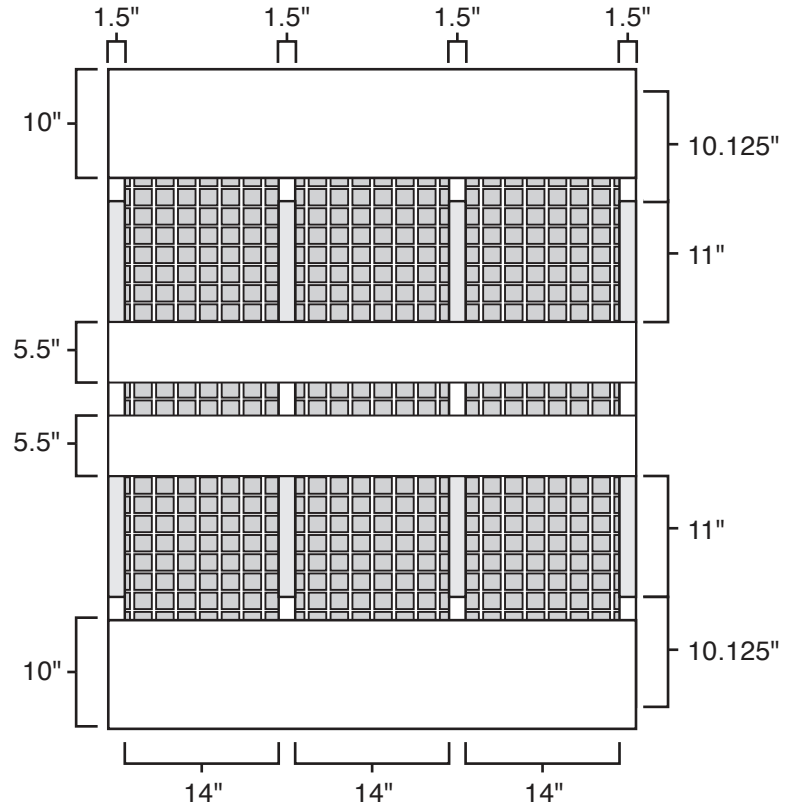

Pallet Specification Sheet

Pallet ID: ppc4860-4S4BF

Top View:

Bottom View:

Side View:

Components & Specifications:

Dimensions: 48" x 60" x 5"

Weight: 73lbs

Stackable

Dynamic Capacity: 4,000lbs

Static Capacity: 15,000lbs

All parts made of recycled plastic