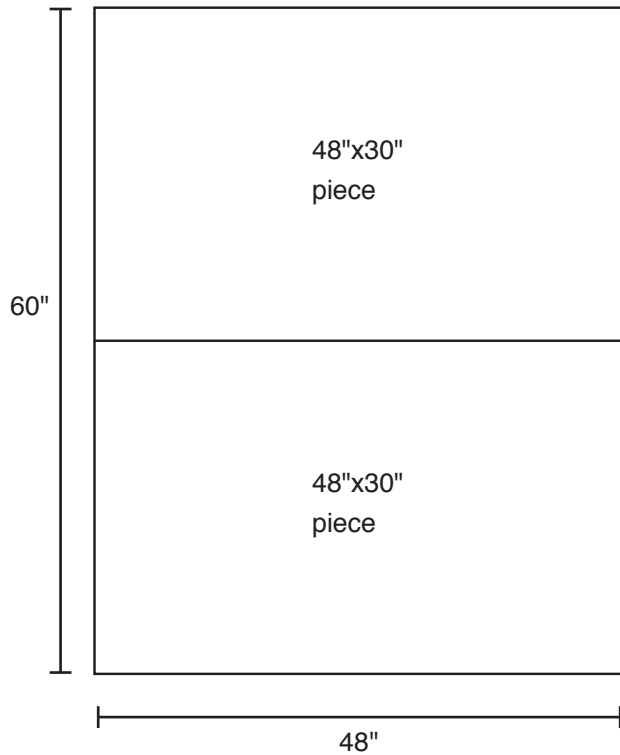

Pallet Specification Sheet

Pallet ID: ppc4860-4S4BF

Top View:

Bottom View:

Side View:

Components & Specifications:

Dimensions: 48" x 60" x 5"

Weight: 73lbs

Stackable

Dynamic Capacity: 4,000lbs

Static Capacity: 15,000lbs

All parts made of recycled plastic