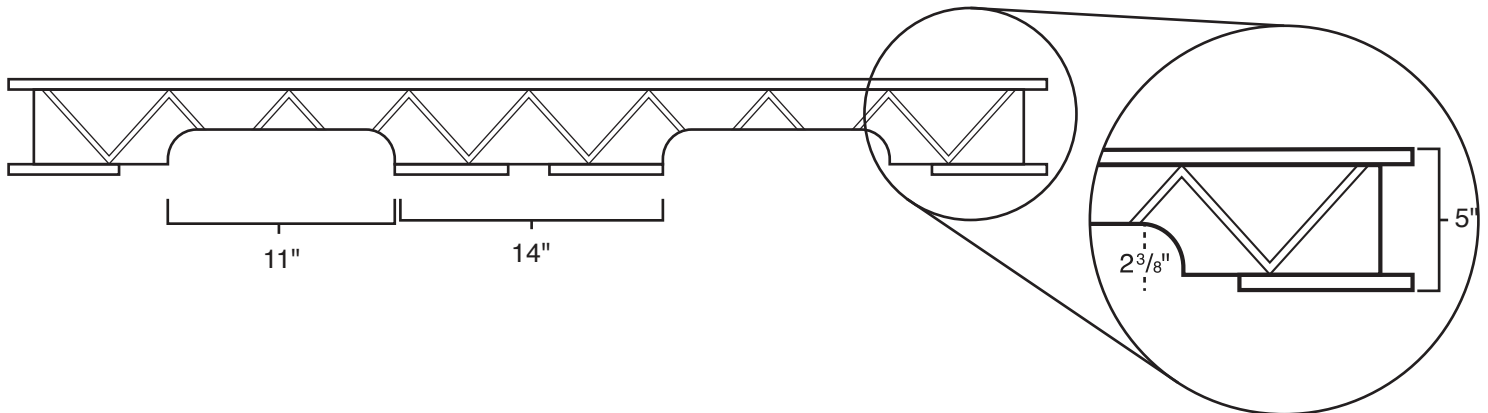

Pallet Specification Sheet

Pallet ID: ppc4860-4S4BF

Top View:

Bottom View:

Side View:

Components & Specifications:

Dimensions: 48" x 60" x 5"

Weight: 73lbs

Stackable

Dynamic Capacity: 4,000lbs

Static Capacity: 15,000lbs

All parts made of recycled plastic