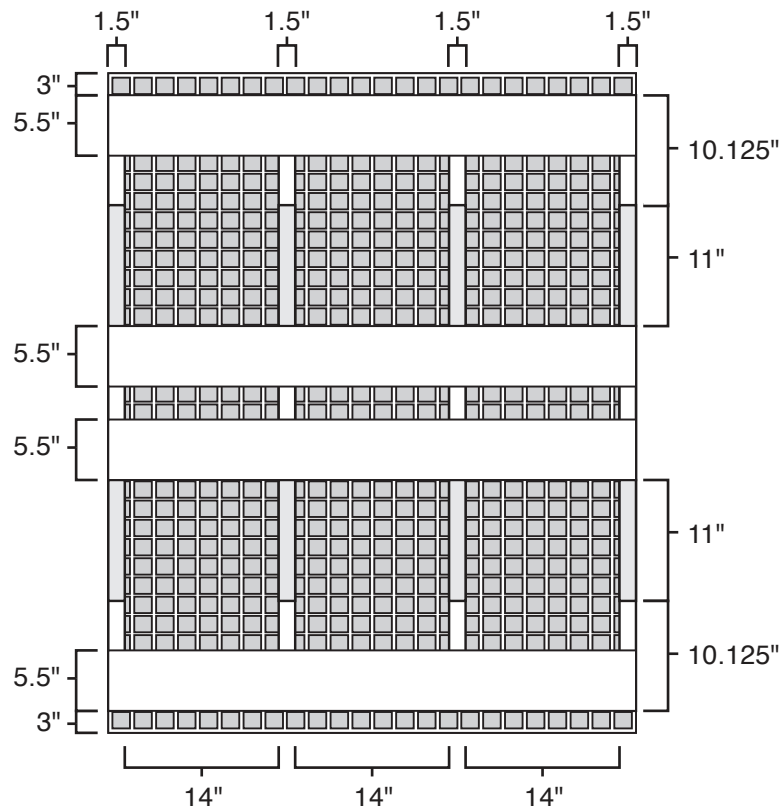

Pallet Specification Sheet

Pallet ID: ppc4862-4S4BF

Top View:

Bottom View:

Side View:

Components & Specifications:

Dimensions: 48" x 62" x 5"

Dynamic Capacity: 3,500lbs

Weight: 71.5lbs

Static Capacity: 15,000lbs

Stackable

All parts made of recycled plastic