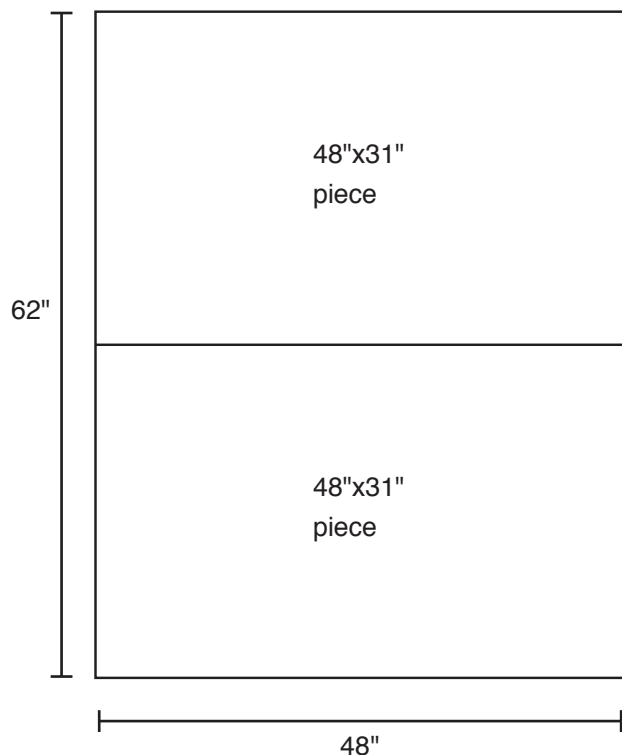

Pallet Specification Sheet

Pallet ID: ppc4862-4S4BF

Top View:

Bottom View:

Side View:

Components & Specifications:

Dimensions: 48" x 62" x 5"

Dynamic Capacity: 3,500lbs

Weight: 71.5lbs

Static Capacity: 15,000lbs

Stackable

All parts made of recycled plastic