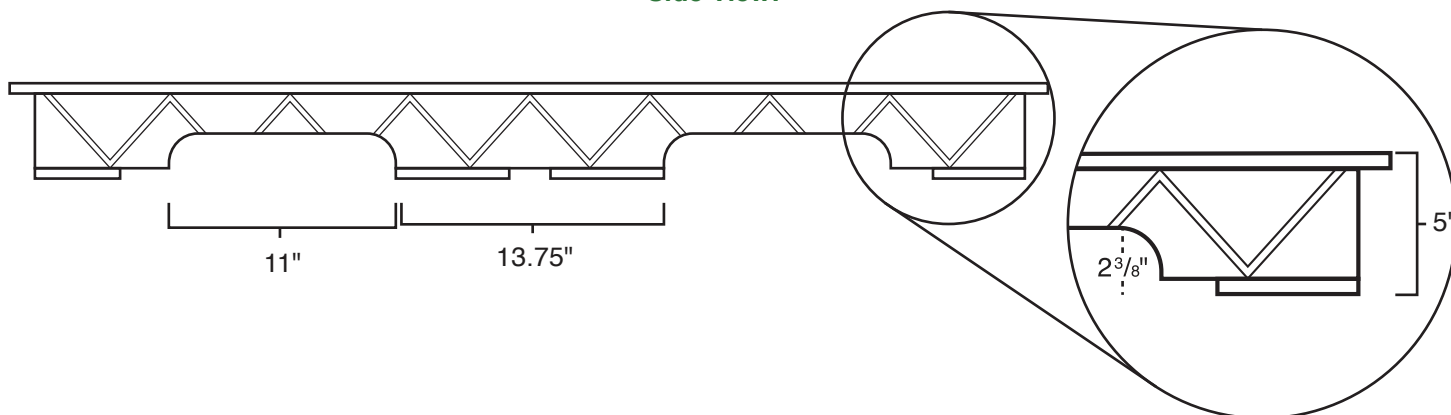

Pallet Specification Sheet

Pallet ID: ppc4862-4S4BF

Top View:

Bottom View:

Side View:

Components & Specifications:

Dimensions: 48" x 62" x 5"

Dynamic Capacity: 3,500lbs

Weight: 71.5lbs

Static Capacity: 15,000lbs

Stackable

All parts made of recycled plastic