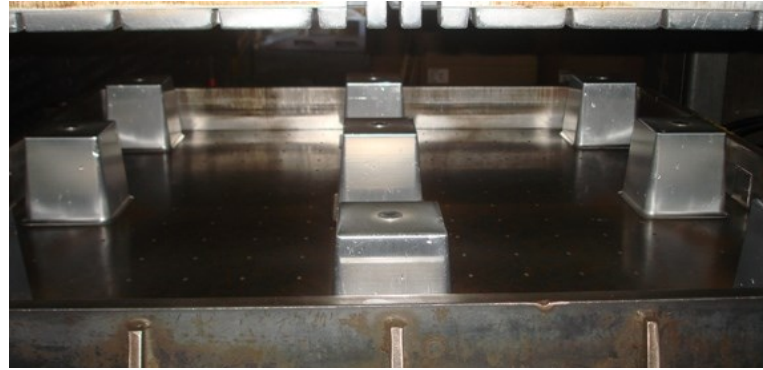

### PPC Custom Pallet Design

- PPC's design team starts with protecting the product, but keeps the forklift operator in mind
- From functional design to CAD drawings to in-house mold fabrication to manufacturing, we stand behind our service
- We'll design a plastic formula to fit your needs ; 13 years of formula research
- Design your pallet to your dynamic and static load specifications
- Weathering: 11 year pass
- 2 way or 4 way entry
- Stacking or racking
- 14' Corner drop Design
- 14' Flat drop Design
- Fork Truck Impact Design
- Fork Creep Design
- Racking Creep Design