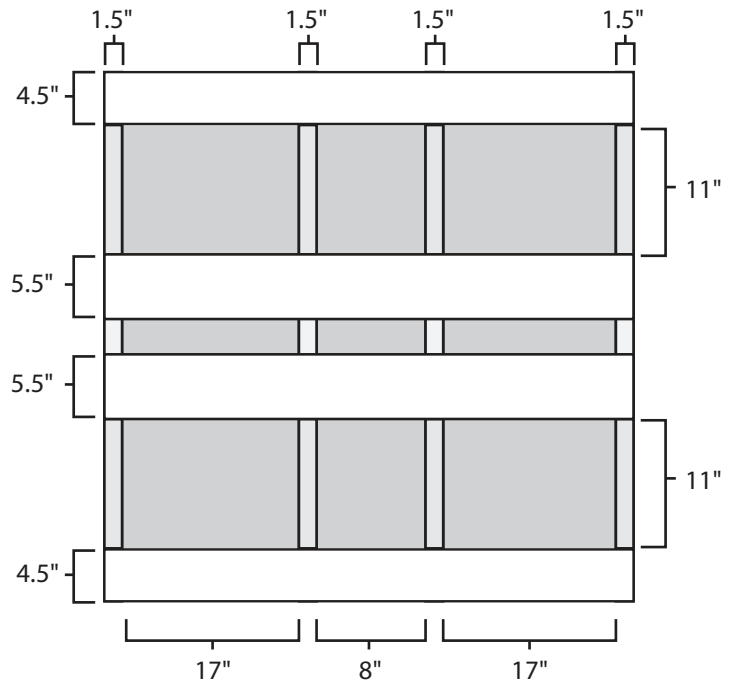

Pallet Specification Sheet

Pallet ID: ppc -BP-4848-4B3S-CS- 5 Barrel

Top View:

Bottom View:

Side View:

Components & Specifications:

Dimensions: 48" x 48" x 5.5"

Weight: 65 lbs

Stackable

Dynamic Capacity: 2,000lbs

Static Capacity: 15,000lbs

All parts made of recycled plastic

Pallet Specification Sheet

Pallet ID: ppc-BP-4848-4B3S-CS- 5 Barrel

Components & Specifications:

All parts made of recycled plastic