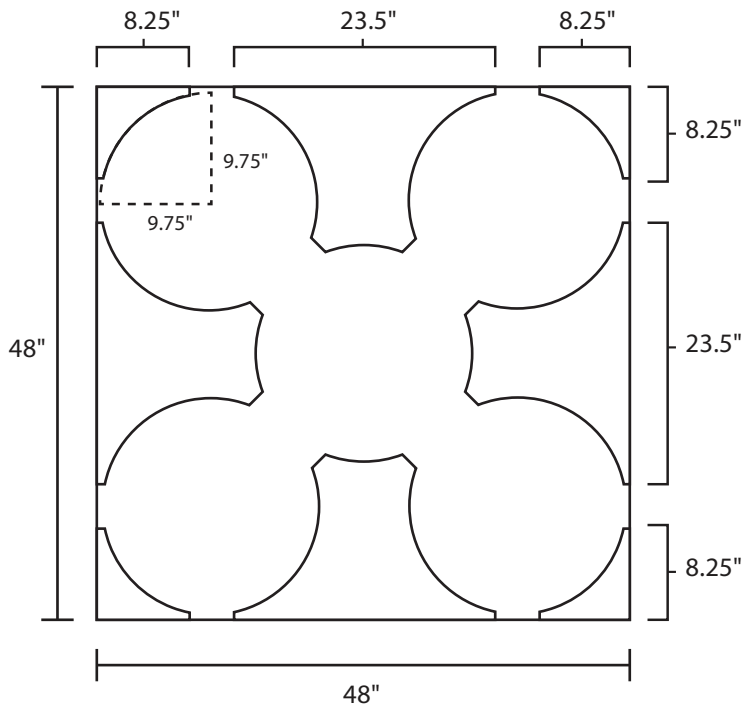

Pallet Specification Sheet

Pallet ID: ppc -BP-4848-4B3S-CS- 5 Barrel

Top View:

Bottom View:

Side View:

Components & Specifications:

Dimensions: 48" x 48" x 5.5"

Weight: 65 lbs

Stackable

Dynamic Capacity: 2,000lbs

Static Capacity: 15,000lbs

All parts made of recycled plastic

Pallet Specification Sheet

Pallet ID: ppc-BP-4848-4B3S-CS- 5 Barrel

Components & Specifications:

All parts made of recycled plastic