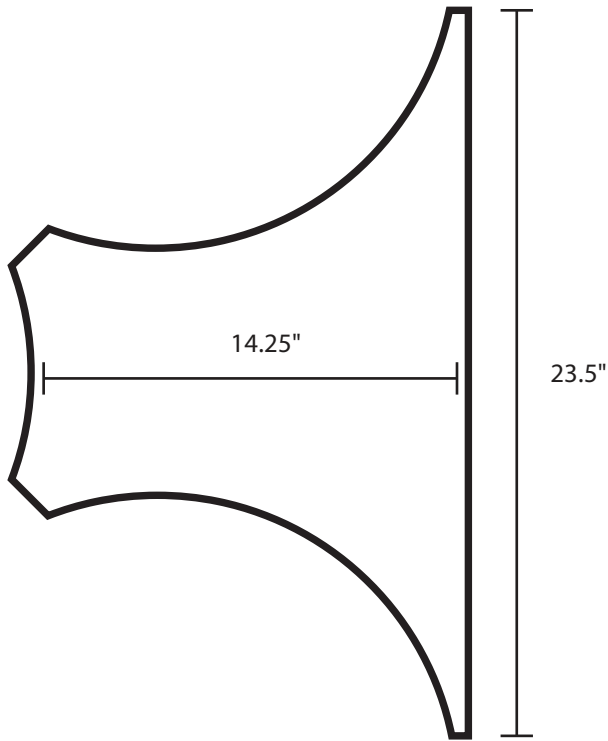

Pallet Specification Sheet

Pallet ID: ppc -BP-4848-4B3S-CS- 5 Barrel

Top View:

Bottom View:

Side View:

Components & Specifications:

Dimensions: 48" x 48" x 5.5"

Weight: 65 lbs

Stackable

Dynamic Capacity: 2,000lbs

Static Capacity: 15,000lbs

All parts made of recycled plastic

Pallet Specification Sheet

Pallet ID: ppc-BP-4848-4B3S-CS- 5 Barrel

Components & Specifications:

All parts made of recycled plastic