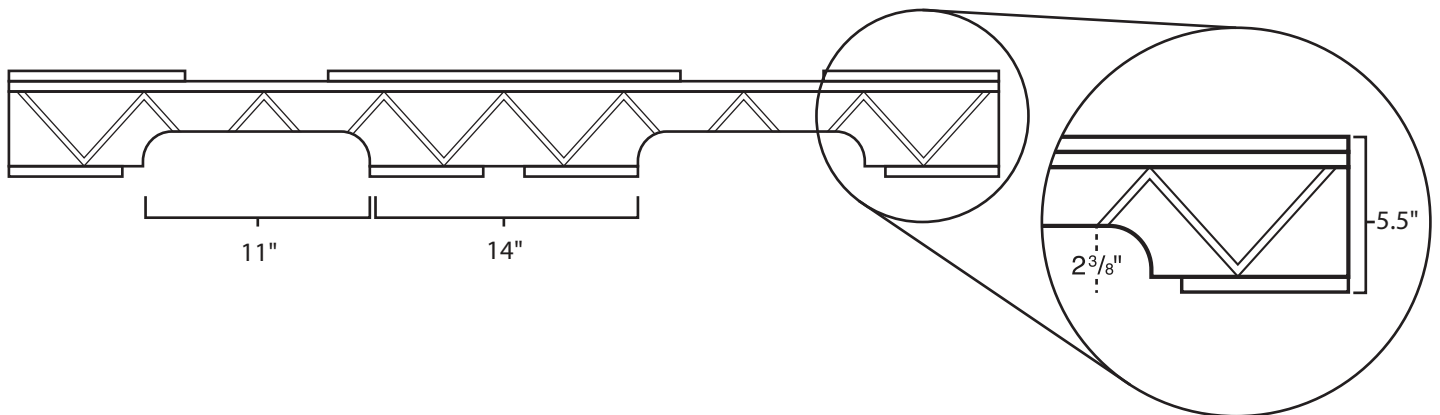

Pallet Specification Sheet

Pallet ID: ppc -BP-4848-4B3S-CS- 5 Barrel

Top View:

Bottom View:

Side View:

Components & Specifications:

Dimensions: 48" x 48" x 5.5"

Weight: 65 lbs

Stackable

Dynamic Capacity: 2,000lbs

Static Capacity: 15,000lbs

All parts made of recycled plastic

Pallet Specification Sheet

Pallet ID: ppc-BP-4848-4B3S-CS- 5 Barrel

Components & Specifications:

All parts made of recycled plastic