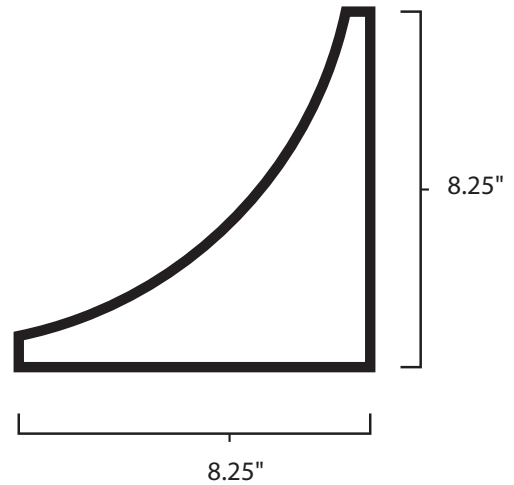

Pallet Specification Sheet

Pallet ID: ppc -BP-4848-4B3S-CS- 5 Barrel

Top View:

Bottom View:

Side View:

Components & Specifications:

Dimensions: 48" x 48" x 5.5"

Weight: 65 lbs

Stackable

Dynamic Capacity: 2,000lbs

Static Capacity: 15,000lbs

All parts made of recycled plastic

Pallet Specification Sheet

Pallet ID: ppc-BP-4848-4B3S-CS- 5 Barrel

Components & Specifications:

All parts made of recycled plastic