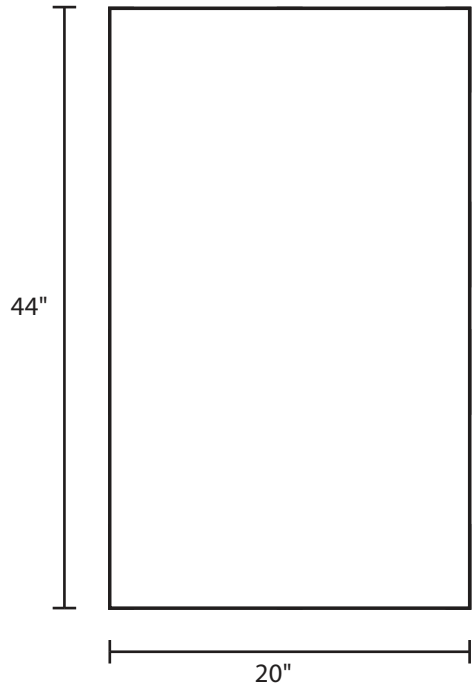

Pallet Specification Sheet

Pallet ID: ppc2044-4B45F-SS

Top View:

Bottom View:

Side View:

Components & Specifications:

Dimensions: 20" x 44" x 4"
Weight: 31lbs
Stackable

Dynamic Capacity: 2,000lbs
Static Capacity: 15,000lbs
#10-12X1-1/2 Screws

All parts made of recycled plastic
All parts made in USA
Pallet is fully recyclable

Tolerances +/- 3/8"