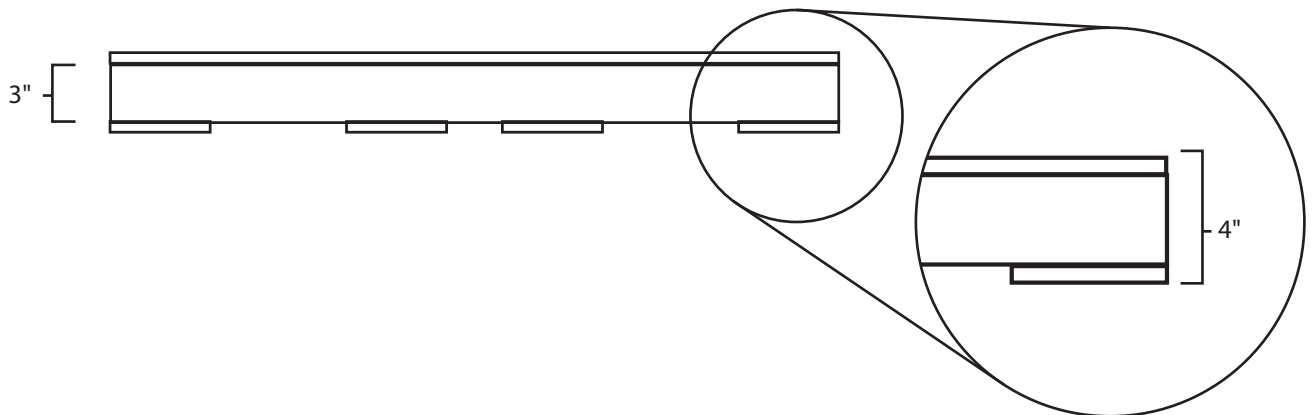

Pallet Specification Sheet

Pallet ID: ppc2044-4B45F-SS

Top View:

Bottom View:

Side View:

Components & Specifications:

Dimensions: 20" x 44" x 4"
Weight: 31lbs
Stackable

Dynamic Capacity: 2,000lbs
Static Capacity: 15,000lbs
#10-12X1-1/2 Screws

All parts made of recycled plastic
All parts made in USA
Pallet is fully recyclable

Tolerances +/- 3/8"