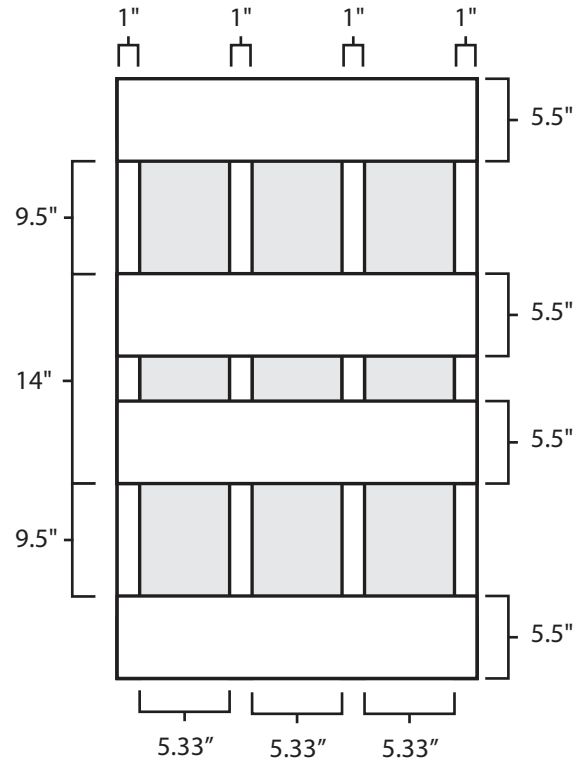

Pallet Specification Sheet

Pallet ID: ppc2044-4B45F-SS

Top View:

Bottom View:

Side View:

Components & Specifications:

Dimensions: 20" x 44" x 4"
Weight: 31lbs
Stackable

Dynamic Capacity: 2,000lbs
Static Capacity: 15,000lbs
#10-12X1-1/2 Screws

All parts made of recycled plastic
All parts made in USA
Pallet is fully recyclable

Tolerances +/- 3/8"