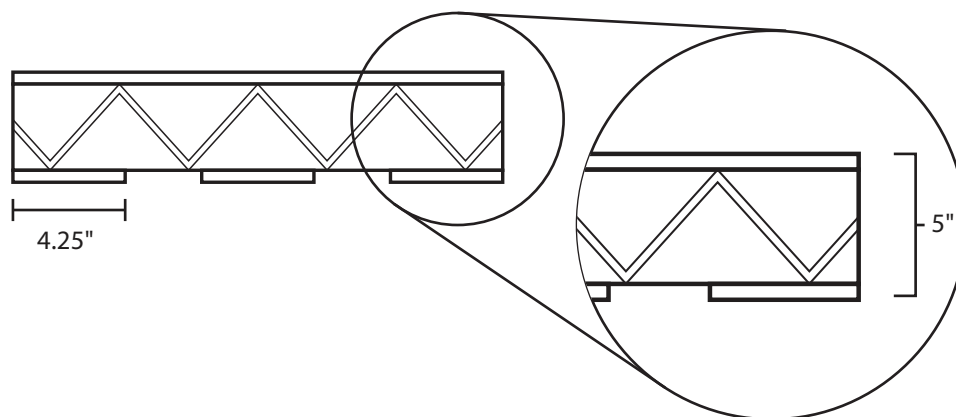

Pallet Specification Sheet

Pallet ID: ppc2424-3B3SF-SS

Top View:

Bottom View:

Side View:

Components & Specifications:

Dimensions: 24" x 24" x 5"
Weight: 22lbs
Stackable

Dynamic Capacity: 1,500lbs
Static Capacity: 15,000lbs
#10-12X1-1/2 Screws

All parts made of recycled plastic
All parts made in USA
Pallet is fully recyclable
Tolerances +/- 3/8"