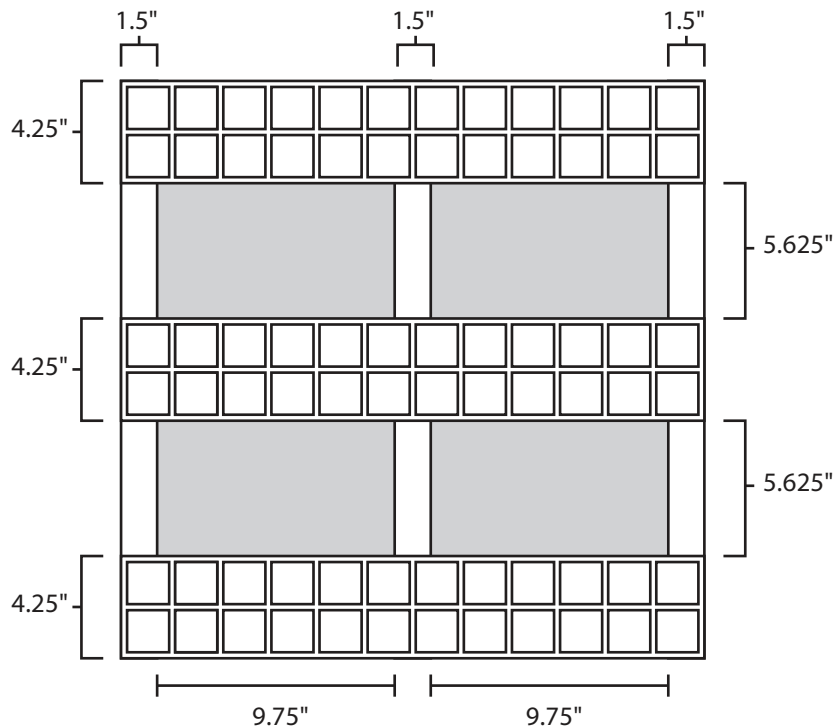

Pallet Specification Sheet

Pallet ID: ppc2424-3B3SF-SS

Top View:

Bottom View:

Side View:

Components & Specifications:

Dimensions: 24" x 24" x 5"
Weight: 22lbs
Stackable

Dynamic Capacity: 1,500lbs
Static Capacity: 15,000lbs
#10-12X1-1/2 Screws

All parts made of recycled plastic
All parts made in USA
Pallet is fully recyclable
Tolerances +/- 3/8"