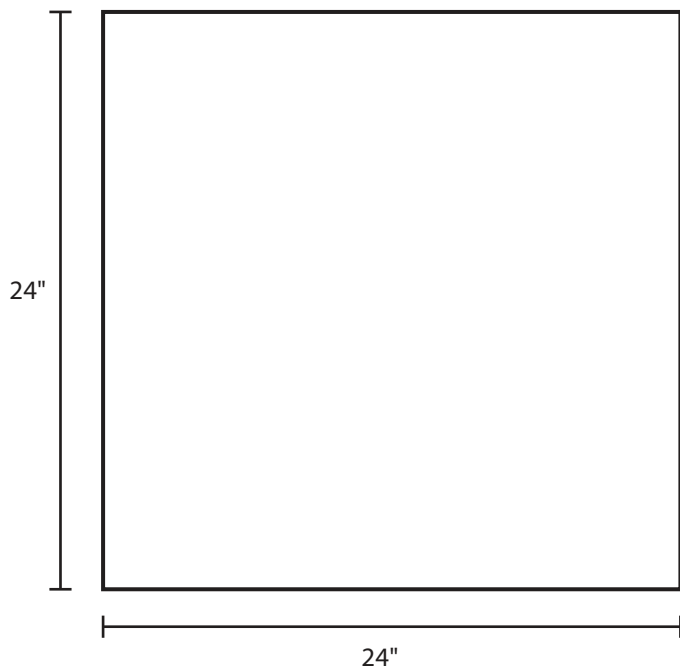

Pallet Specification Sheet

Pallet ID: ppc2424-3B3SF-SS

Top View:

Bottom View:

Side View:

Components & Specifications:

Dimensions: 24" x 24" x 5"
Weight: 22lbs
Stackable

Dynamic Capacity: 1,500lbs
Static Capacity: 15,000lbs
#10-12X1-1/2 Screws