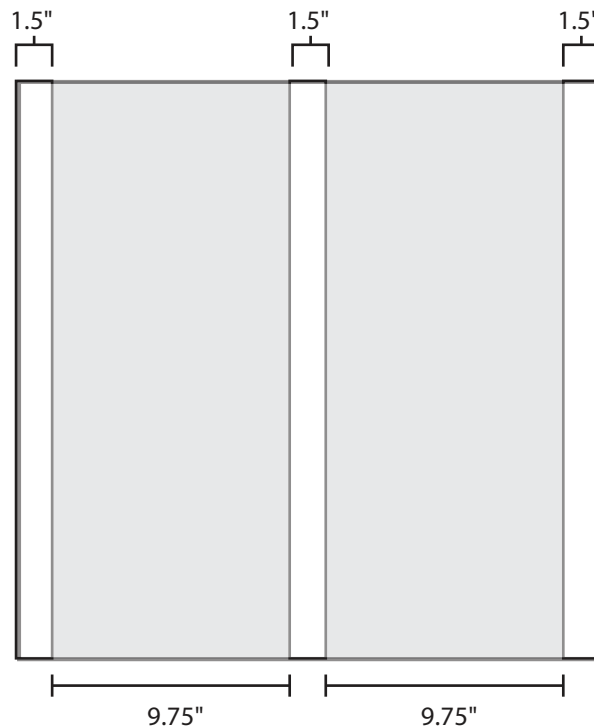

# Pallet Specification Sheet

Pallet ID: ppc2424-3SF-SS-RV

Top View:

Bottom View:

Side View:

## Components & Specifications:

Dimensions: 24" x 24" x 5"  
Weight: 22.5lbs  
Stackable

Dynamic Capacity: 1,500lbs  
Static Capacity: 15,000lbs  
#10-12X1-1/2 Screws

All parts made of recycled plastic  
All parts made in USA  
Pallet is fully recyclable

Tolerances +/- 3/8"