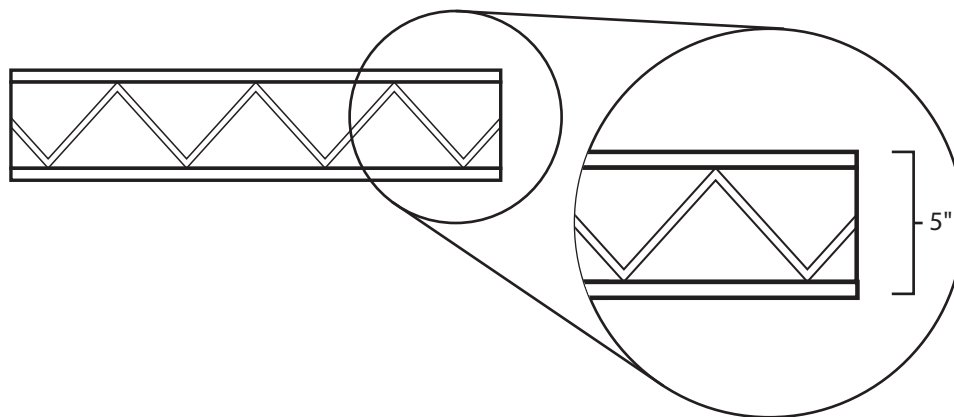

# Pallet Specification Sheet

Pallet ID: ppc2424-3SF-SS-RV

Top View:

Bottom View:

Side View:

## Components & Specifications:

Dimensions: 24" x 24" x 5"  
Weight: 22.5lbs  
Stackable

Dynamic Capacity: 1,500lbs  
Static Capacity: 15,000lbs  
#10-12X1-1/2 Screws

All parts made of recycled plastic  
All parts made in USA  
Pallet is fully recyclable

Tolerances +/- 3/8"