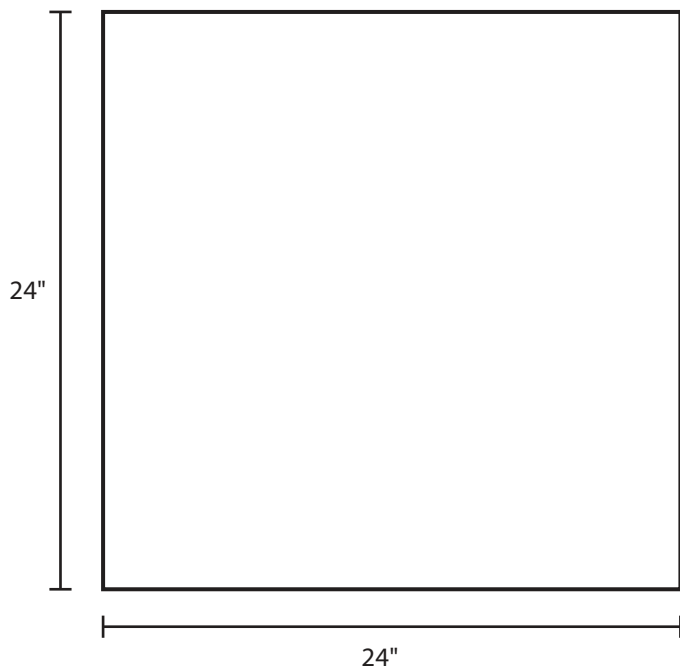

# Pallet Specification Sheet

Pallet ID: ppc2424-3SF-SS-RV

Top View:

Bottom View:

Side View:

## Components & Specifications:

Dimensions: 24" x 24" x 5"  
Weight: 22.5lbs  
Stackable

Dynamic Capacity: 1,500lbs  
Static Capacity: 15,000lbs  
#10-12X1-1/2 Screws

All parts made of recycled plastic  
All parts made in USA  
Pallet is fully recyclable

Tolerances +/- 3/8"