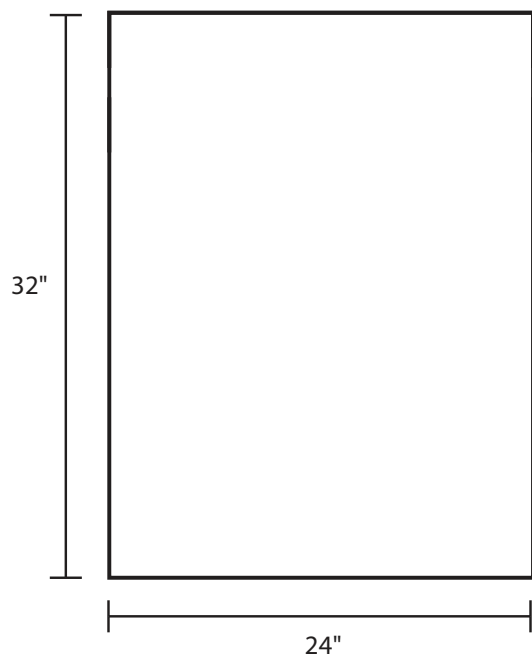

Pallet Specification Sheet

Pallet ID: ppc2432-3SF-SS-RV

Top View:

Bottom View:

Side View:

Components & Specifications:

Dimensions: 24" x 32" x 5"
Weight: 29.5lbs
Stackable

Dynamic Capacity: 2,000lbs
Static Capacity: 15,000lbs
#10-12X1-1/2 Screws