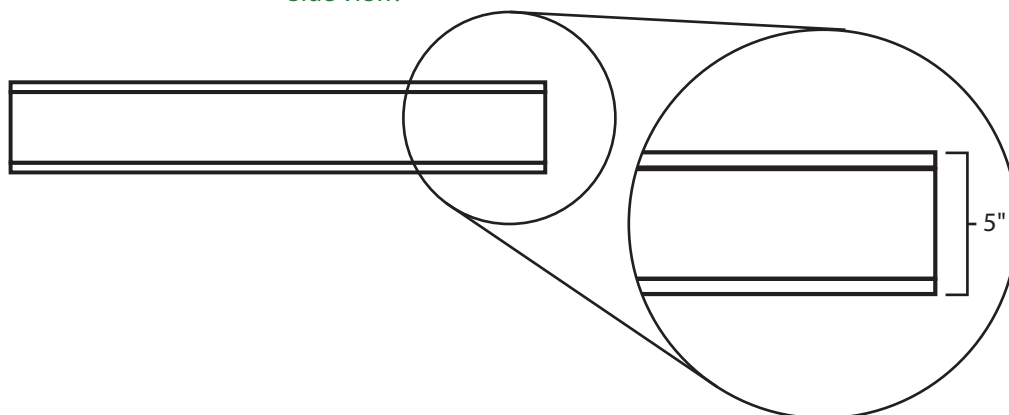

Pallet Specification Sheet

Pallet ID: ppc2432-3SF-SS-RV

Top View:

Bottom View:

Side View:

Components & Specifications:

Dimensions: 24" x 32" x 5"
Weight: 29.5lbs
Stackable

Dynamic Capacity: 2,000lbs
Static Capacity: 15,000lbs
#10-12X1-1/2 Screws

All parts made of recycled plastic
All parts made in USA
Pallet is fully recyclable

Tolerances +/- 3/8"