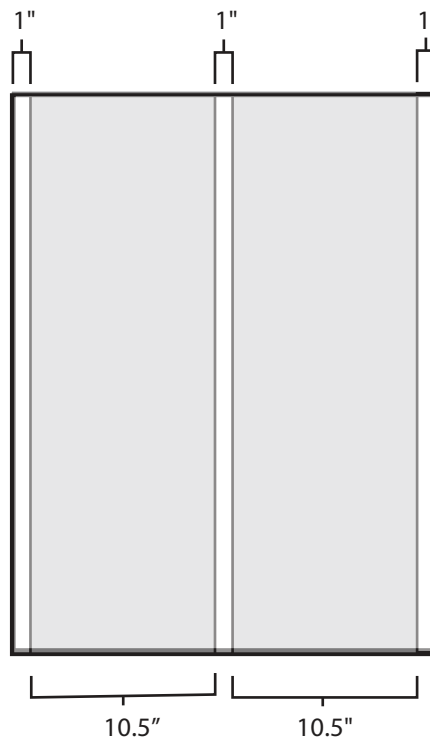

Pallet Specification Sheet

Pallet ID: ppc2432-3SF-SS-RV

Top View:

Bottom View:

Side View:

Components & Specifications:

Dimensions: 24" x 32" x 5"
Weight: 29.5lbs
Stackable

Dynamic Capacity: 2,000lbs
Static Capacity: 15,000lbs
#10-12X1-1/2 Screws

All parts made of recycled plastic
All parts made in USA
Pallet is fully recyclable

Tolerances +/- 3/8"