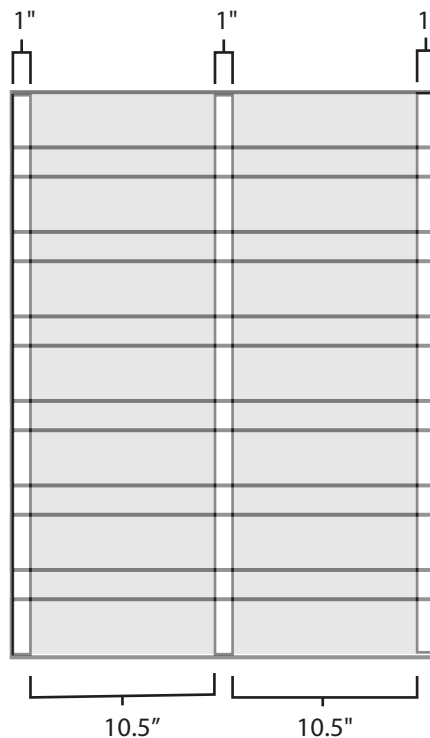

# Pallet Specification Sheet

Pallet ID: ppc2432-3SR-SS-RV

Top View:

Bottom View:

Side View:

## Components & Specifications:

Dimensions: 24" x 32" x 5"  
Weight: 30lbs  
Stackable

Dynamic Capacity: 2,000lbs  
Static Capacity: 15,000lbs  
#10-12X1-1/2 Screws

All parts made of recycled plastic  
All parts made in USA  
Pallet is fully recyclable

Tolerances +/- 3/8"