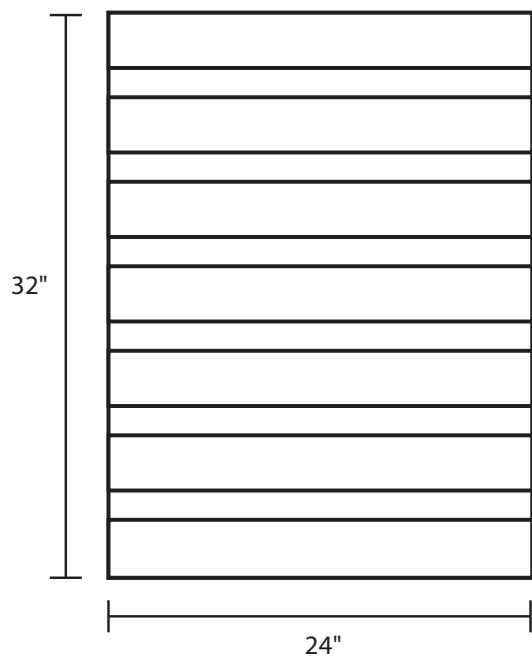

# Pallet Specification Sheet

Pallet ID: ppc2432-3SR-SS-RV

Top View:

Bottom View:

Side View:

## Components & Specifications:

Dimensions: 24" x 32" x 5"  
Weight: 30lbs  
Stackable

Dynamic Capacity: 2,000lbs  
Static Capacity: 15,000lbs  
#10-12X1-1/2 Screws

All parts made of recycled plastic  
All parts made in USA  
Pallet is fully recyclable

Tolerances +/- 3/8"