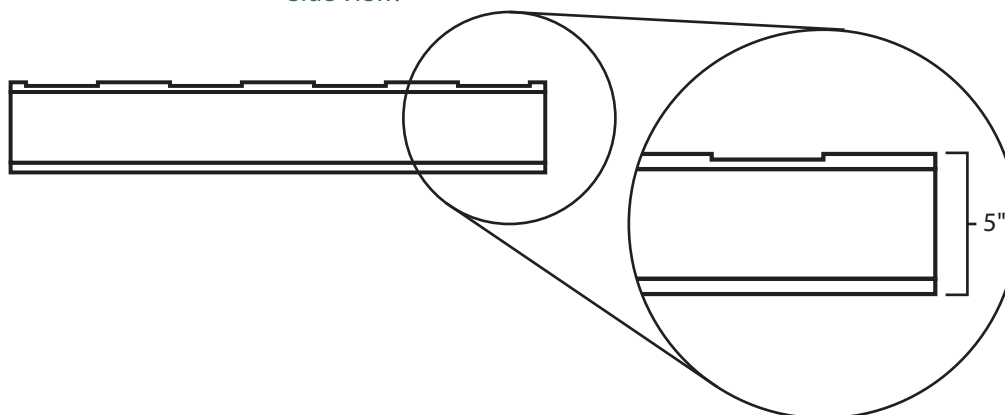

# Pallet Specification Sheet

Pallet ID: ppc2432-3SR-SS-RV

Top View:

Bottom View:

Side View:

## Components & Specifications:

Dimensions: 24" x 32" x 5"  
Weight: 30lbs  
Stackable

Dynamic Capacity: 2,000lbs  
Static Capacity: 15,000lbs  
#10-12X1-1/2 Screws

All parts made of recycled plastic  
All parts made in USA  
Pallet is fully recyclable

Tolerances +/- 3/8"