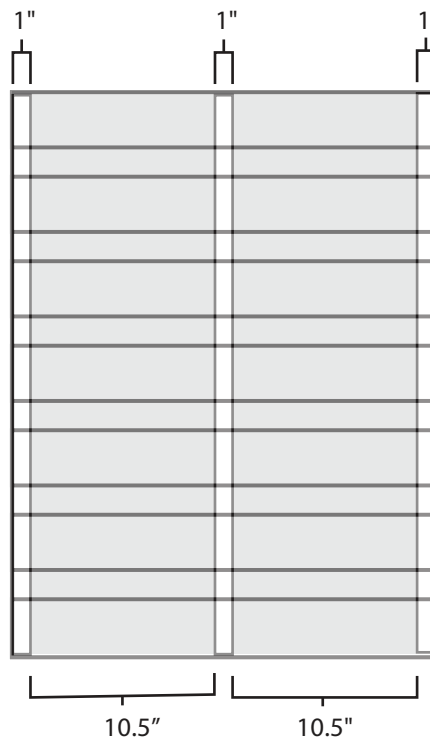

# Pallet Specification Sheet

Pallet ID: ppc2432-3SR-SS-RV

Top View:

Bottom View:

Side View:

## Components & Specifications:

Dimensions: 24" x 32" x 5"  
Weight: 30lbs  
Stackable

Dynamic Capacity: 2,000lbs  
Static Capacity: 15,000lbs  
#10-12X1-1/2 Screws

All parts made of recycled plastic  
All parts made in USA  
Pallet is fully recyclable

Tolerances +/- 3/8"