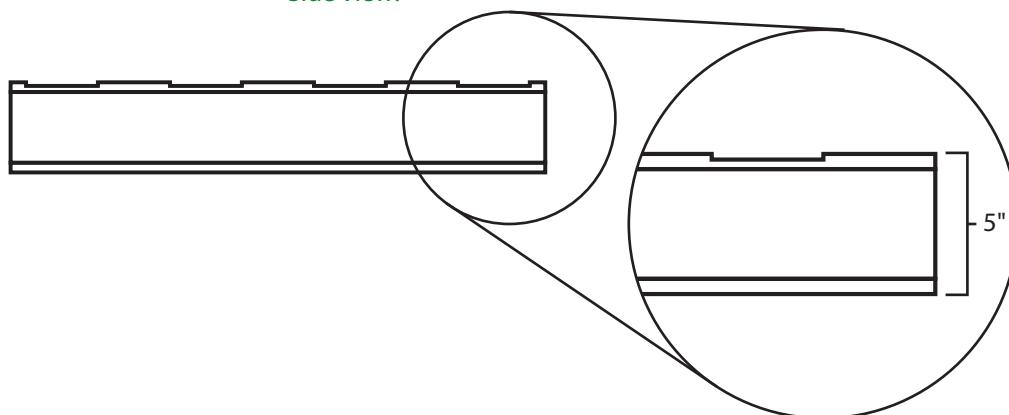

# Pallet Specification Sheet

Pallet ID: ppc2432-3SR-SS-RV

Top View:

Bottom View:

Side View:

## Components & Specifications:

Dimensions: 24" x 32" x 5"  
Weight: 30lbs  
Stackable

Dynamic Capacity: 2,000lbs  
Static Capacity: 15,000lbs  
#10-12X1-1/2 Screws

All parts made of recycled plastic  
All parts made in USA  
Pallet is fully recyclable

Tolerances +/- 3/8"