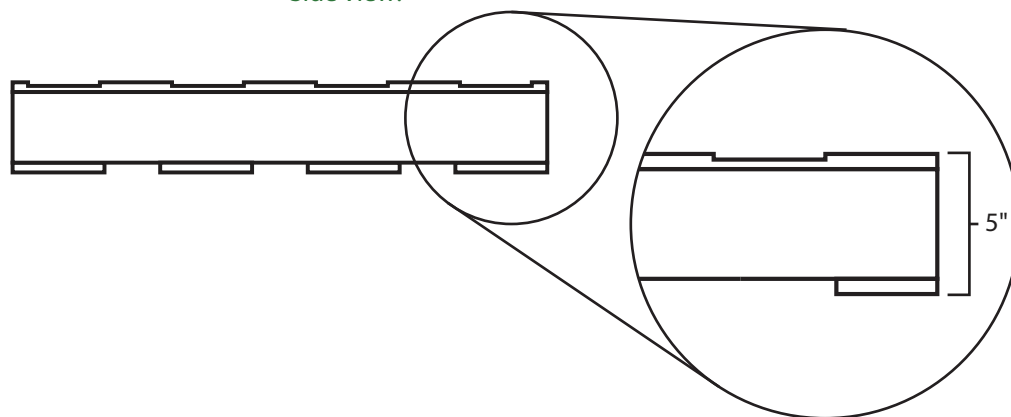

Pallet Specification Sheet

Pallet ID: ppc2432-4B35R-SS

Top View:

Bottom View:

Side View:

Components & Specifications:

Dimensions: 24" x 32" x 5"
Weight: 24.5lbs
Stackable

Dynamic Capacity: 2,000lbs
Static Capacity: 15,000lbs
#10-12X1-1/2 Screws

All parts made of recycled plastic
All parts made in USA
Pallet is fully recyclable

Tolerances +/- 3/8"