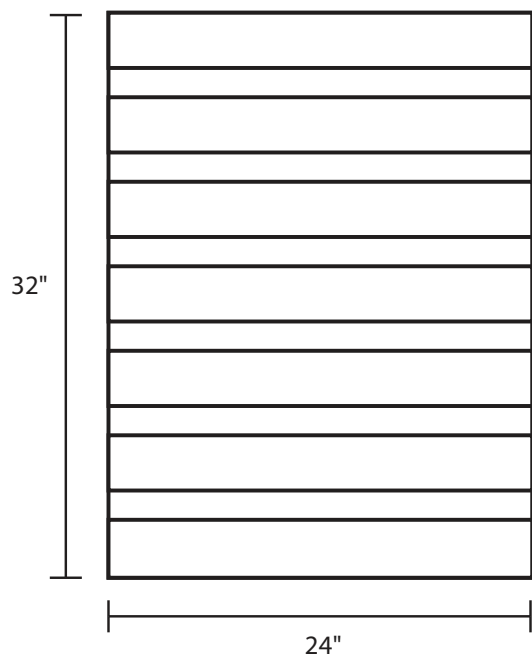

Pallet Specification Sheet

Pallet ID: ppc2432-4B35R-SS

Top View:

Bottom View:

Side View:

Components & Specifications:

Dimensions: 24" x 32" x 5"
Weight: 24.5lbs
Stackable

Dynamic Capacity: 2,000lbs
Static Capacity: 15,000lbs
#10-12X1-1/2 Screws

All parts made of recycled plastic
All parts made in USA
Pallet is fully recyclable

Tolerances +/- 3/8"