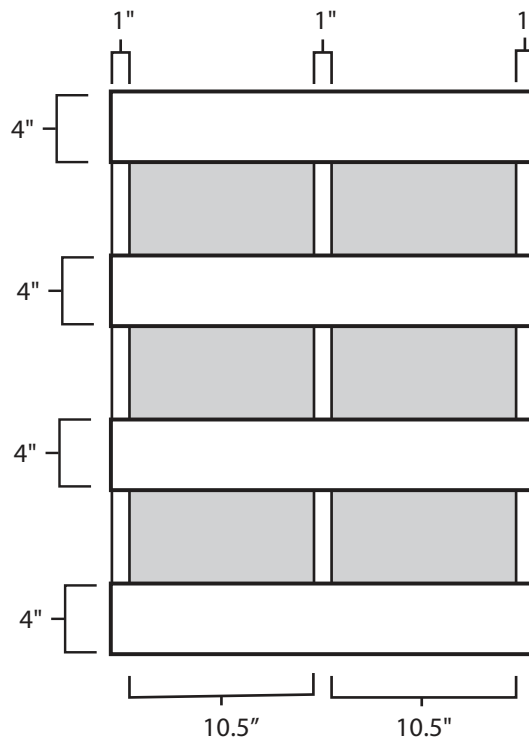

Pallet Specification Sheet

Pallet ID: ppc2432-4B35R-SS

Top View:

Bottom View:

Side View:

Components & Specifications:

Dimensions: 24" x 32" x 5"
Weight: 24.5lbs
Stackable

Dynamic Capacity: 2,000lbs
Static Capacity: 15,000lbs
#10-12X1-1/2 Screws

All parts made of recycled plastic
All parts made in USA
Pallet is fully recyclable

Tolerances +/- 3/8"