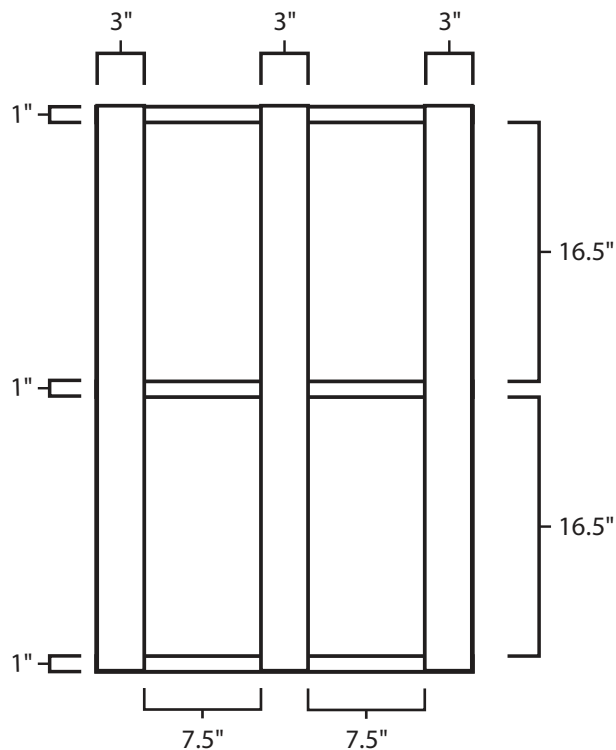

Pallet Specification Sheet

Pallet ID: ppc2436-3B35F-SS-CB

Top View:

Bottom View:

Side View:

Components & Specifications:

Dimensions: 24" x 36" x 5"
Weight: 27lbs
Stackable

Dynamic Capacity: 2,000lbs
Static Capacity: 15,000lbs
#10-12X1-1/2 Screws

All parts made of recycled plastic
All parts made in USA
Pallet is fully recyclable
Tolerances +/- 3/8"