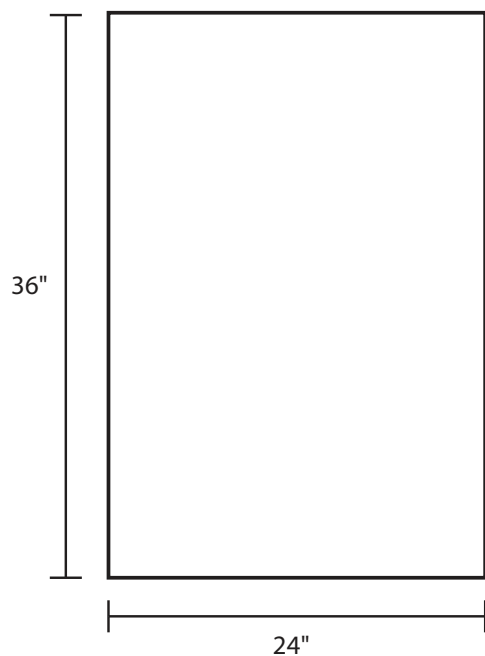

Pallet Specification Sheet

Pallet ID: ppc2436-3B35F-SS-CB

Top View:

Bottom View:

Side View:

Components & Specifications:

Dimensions: 24" x 36" x 5"
Weight: 27lbs
Stackable

Dynamic Capacity: 2,000lbs
Static Capacity: 15,000lbs
#10-12X1-1/2 Screws

All parts made of recycled plastic
All parts made in USA
Pallet is fully recyclable
Tolerances +/- 3/8"