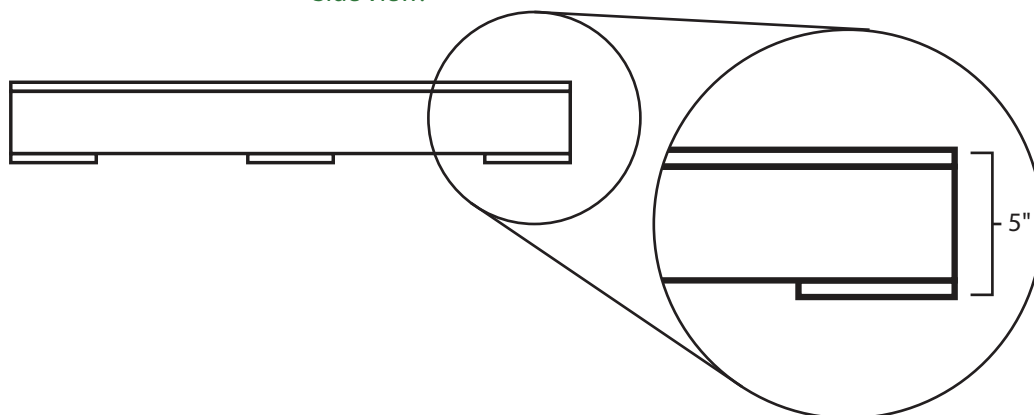

# Pallet Specification Sheet

Pallet ID: ppc2436-3B35F-SS

Top View:

Bottom View:

Side View:

## Components & Specifications:

Dimensions: 24" x 36" x 5"  
Weight: 24lbs  
Stackable

Dynamic Capacity: 3,000lbs  
Static Capacity: 15,000lbs  
#10-12X1-1/2 Screws

All parts made of recycled plastic  
All parts made in USA  
Pallet is fully recyclable

Tolerances +/- 3/8"