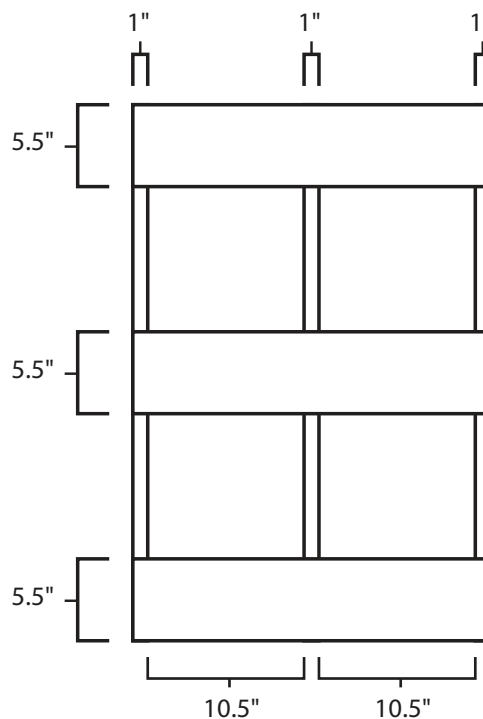

# Pallet Specification Sheet

Pallet ID: ppc2436-3B35F-SS

Top View:

Bottom View:

Side View:

## Components & Specifications:

Dimensions: 24" x 36" x 5"  
Weight: 24lbs  
Stackable

Dynamic Capacity: 3,000lbs  
Static Capacity: 15,000lbs  
#10-12X1-1/2 Screws

All parts made of recycled plastic  
All parts made in USA  
Pallet is fully recyclable

Tolerances +/- 3/8"