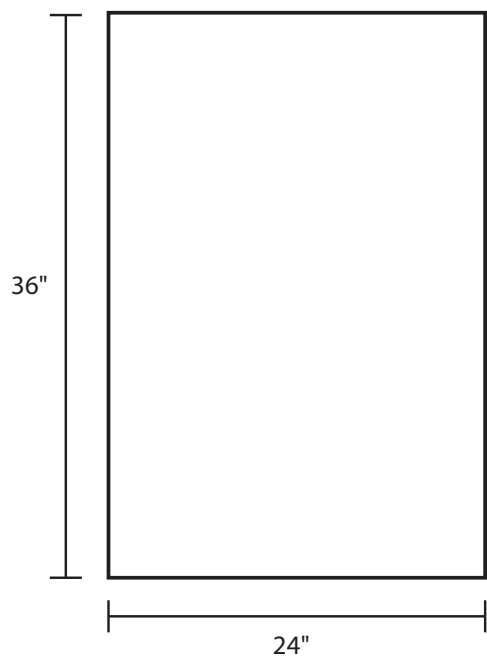

# Pallet Specification Sheet

Pallet ID: ppc2436-3B35F-SS

Top View:

Bottom View:

Side View:

## Components & Specifications:

Dimensions: 24" x 36" x 5"  
Weight: 24lbs  
Stackable

Dynamic Capacity: 3,000lbs  
Static Capacity: 15,000lbs  
#10-12X1-1/2 Screws

All parts made of recycled plastic  
All parts made in USA  
Pallet is fully recyclable

Tolerances +/- 3/8"