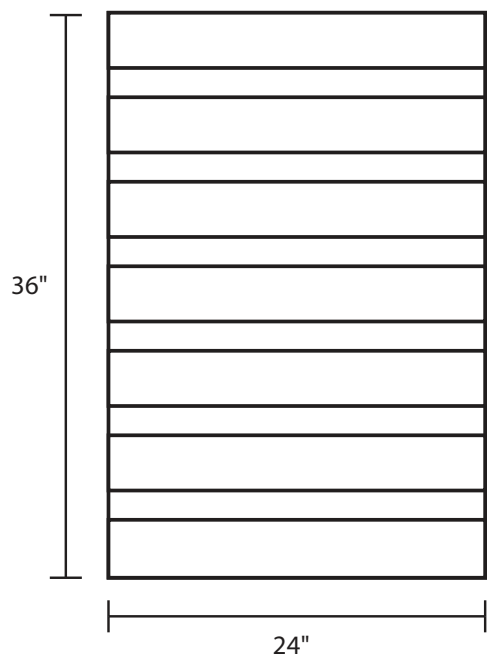

# Pallet Specification Sheet

Pallet ID: ppc2436-3SR-SS-RV

Top View:

Bottom View:

Side View:

## Components & Specifications:

Dimensions: 24" x 36" x 5"  
Weight: 33.5lbs  
Stackable

Dynamic Capacity: 2,000lbs  
Static Capacity: 15,000lbs  
#10-12X1-1/2 Screws

All parts made of recycled plastic  
All parts made in USA  
Pallet is fully recyclable

Tolerances +/- 3/8"