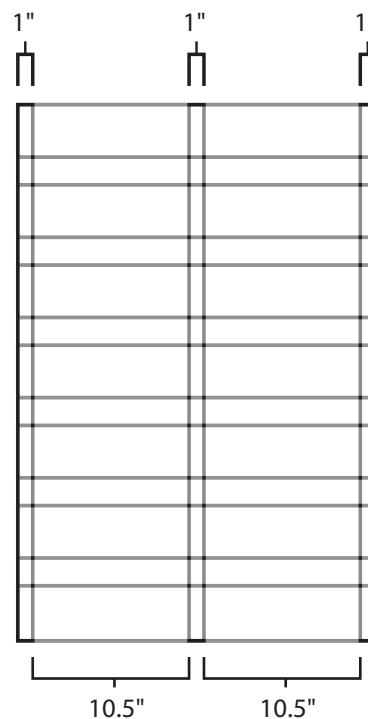

# Pallet Specification Sheet

Pallet ID: ppc2436-3SR-SS-RV

Top View:

Bottom View:

Side View:

## Components & Specifications:

Dimensions: 24" x 36" x 5"  
Weight: 33.5lbs  
Stackable

Dynamic Capacity: 2,000lbs  
Static Capacity: 15,000lbs  
#10-12X1-1/2 Screws

All parts made of recycled plastic  
All parts made in USA  
Pallet is fully recyclable

Tolerances +/- 3/8"