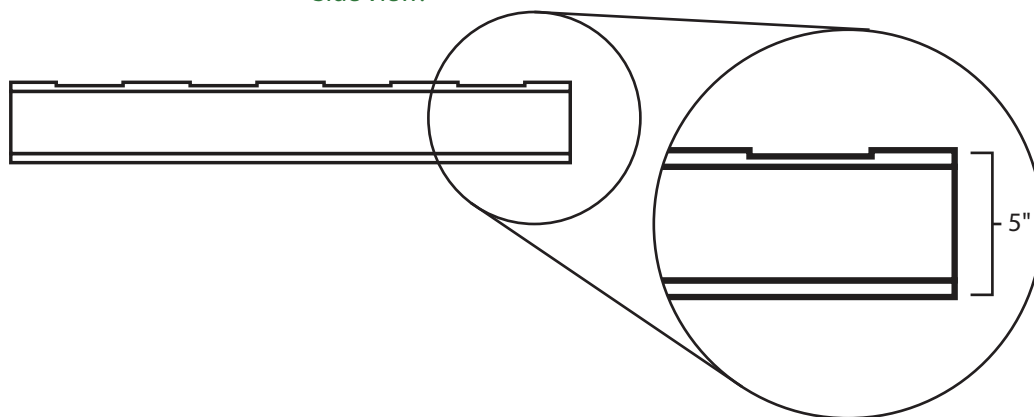

# Pallet Specification Sheet

Pallet ID: ppc2436-3SR-SS-RV

Top View:

Bottom View:

Side View:

## Components & Specifications:

Dimensions: 24" x 36" x 5"  
Weight: 33.5lbs  
Stackable

Dynamic Capacity: 2,000lbs  
Static Capacity: 15,000lbs  
#10-12X1-1/2 Screws

All parts made of recycled plastic  
All parts made in USA  
Pallet is fully recyclable

Tolerances +/- 3/8"