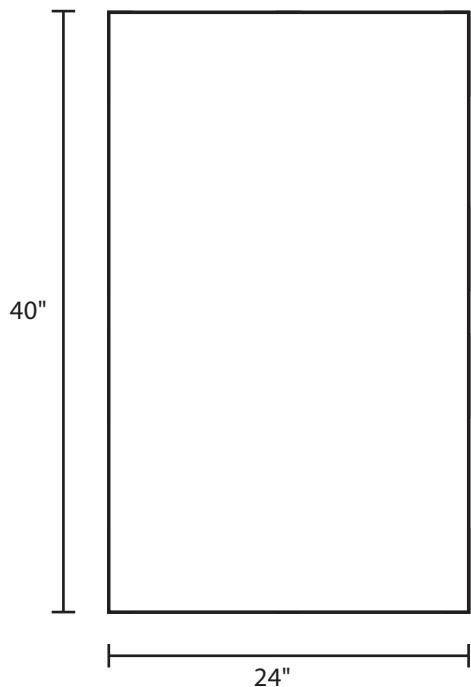

Pallet Specification Sheet

Pallet ID: ppc-2440-3SF-SS-RV

Top View:

Bottom View:

Side View:

Components & Specifications:

Dimensions: 24" x 40" x 5"
Weight: 37lbs
Stackable

Dynamic Capacity: 2,000lbs
Static Capacity: 15,000lbs
#10-12X1-1/2 Screws

All parts made of recycled plastic
All parts made in USA
Pallet is fully recyclable

Tolerances +/- 3/8"