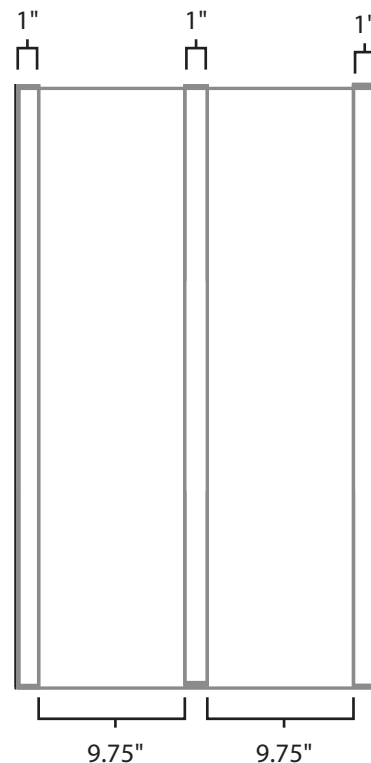

Pallet Specification Sheet

Pallet ID: ppc-2440-3SF-SS-RV

Top View:

Bottom View:

Side View:

Components & Specifications:

Dimensions: 24" x 40" x 5"
Weight: 37lbs
Stackable

Dynamic Capacity: 2,000lbs
Static Capacity: 15,000lbs
#10-12X1-1/2 Screws

All parts made of recycled plastic
All parts made in USA
Pallet is fully recyclable

Tolerances +/- 3/8"