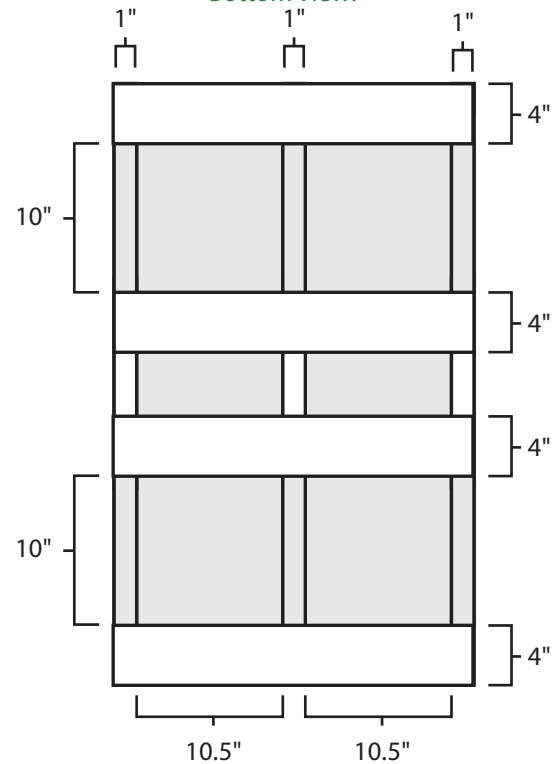

Pallet Specification Sheet

Pallet ID: ppc-2440-4B3SF-CS

Top View:

Bottom View:

Side View:

Components & Specifications:

Dimensions: 24" x 40" x 5"
Weight: 27lbs
Stackable

Dynamic Capacity: 2,000lbs
Static Capacity: 15,000lbs
#10-12X1-1/2 Screws

All parts made of recycled plastic
All parts made in USA
Pallet is fully recyclable

Tolerances +/- 3/8"