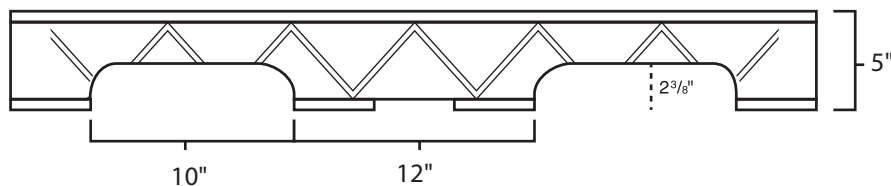

Pallet Specification Sheet

Pallet ID: ppc-2440-4B3SF-CS

Top View:

Bottom View:

Side View:

Components & Specifications:

Dimensions: 24" x 40" x 5"
Weight: 27lbs
Stackable

Dynamic Capacity: 2,000lbs
Static Capacity: 15,000lbs
#10-12X1-1/2 Screws

All parts made of recycled plastic
All parts made in USA
Pallet is fully recyclable

Tolerances +/- 3/8"