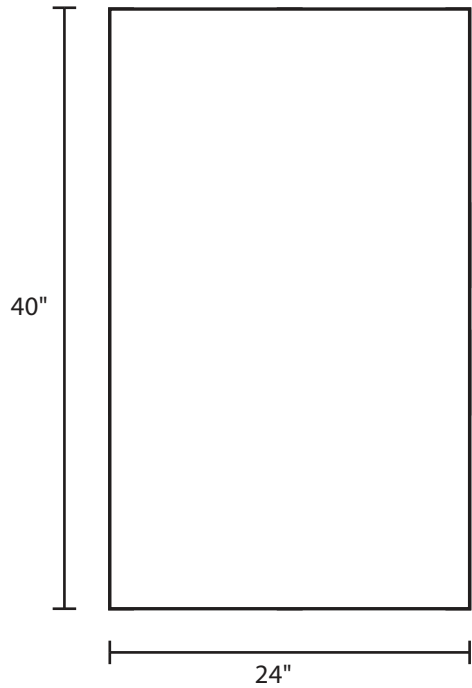

Pallet Specification Sheet

Pallet ID: ppc-2440-4B3SF-CS

Top View:

Bottom View:

Side View:

Components & Specifications:

Dimensions: 24" x 40" x 5"
Weight: 27lbs
Stackable

Dynamic Capacity: 2,000lbs
Static Capacity: 15,000lbs
#10-12X1-1/2 Screws

All parts made of recycled plastic
All parts made in USA
Pallet is fully recyclable

Tolerances +/- 3/8"