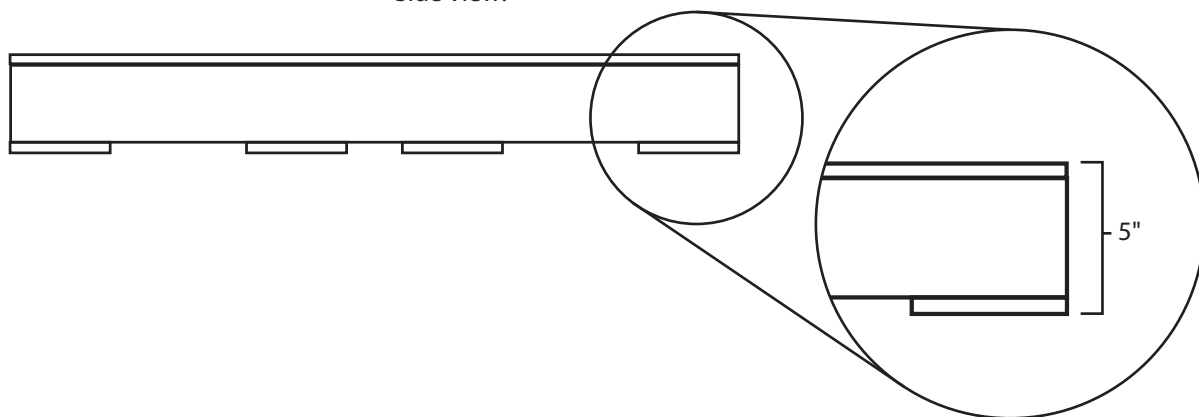

# Pallet Specification Sheet

Pallet ID: ppc-2440-4B3SF-SS

Top View:

Bottom View:

Side View:

## Components & Specifications:

Dimensions: 24" x 40" x 5"  
Weight: 31lbs  
Stackable

Dynamic Capacity: 2,000lbs  
Static Capacity: 15,000lbs  
#10-12X1-1/2 Screws

All parts made of recycled plastic  
All parts made in USA  
Pallet is fully recyclable

Tolerances +/- 3/8"