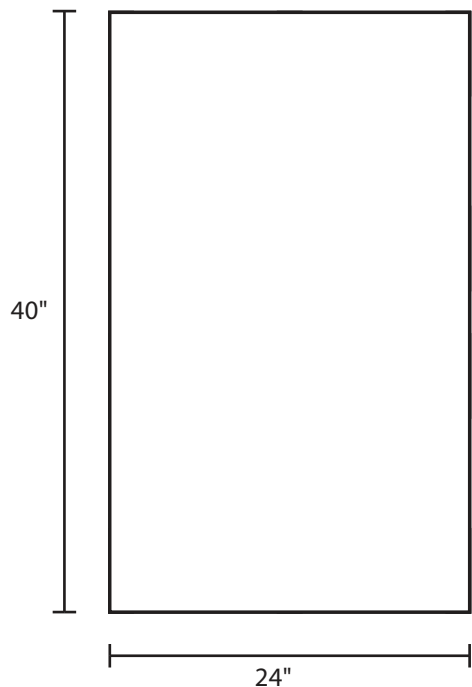

# Pallet Specification Sheet

Pallet ID: ppc-2440-4B3SF-SS

Top View:

Bottom View:

Side View:

## Components & Specifications:

Dimensions: 24" x 40" x 5"  
Weight: 31lbs  
Stackable

Dynamic Capacity: 2,000lbs  
Static Capacity: 15,000lbs  
#10-12X1-1/2 Screws

All parts made of recycled plastic  
All parts made in USA  
Pallet is fully recyclable

Tolerances +/- 3/8"