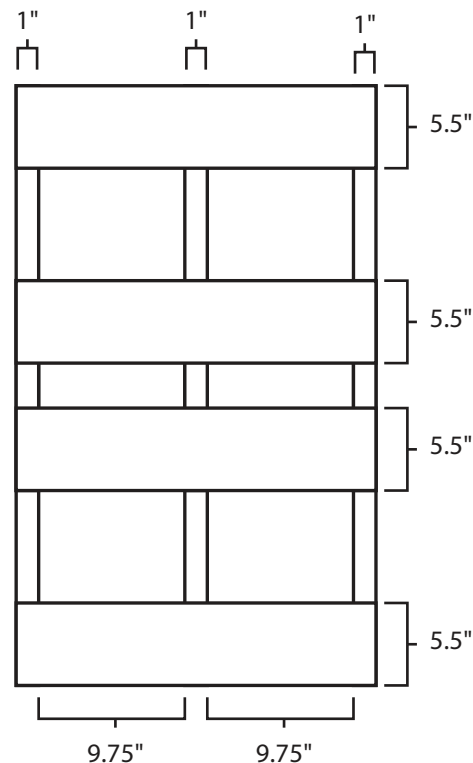

# Pallet Specification Sheet

Pallet ID: ppc-2440-4B3SF-SS

Top View:

Bottom View:

Side View:

## Components & Specifications:

Dimensions: 24" x 40" x 5"  
Weight: 31lbs  
Stackable

Dynamic Capacity: 2,000lbs  
Static Capacity: 15,000lbs  
#10-12X1-1/2 Screws

All parts made of recycled plastic  
All parts made in USA  
Pallet is fully recyclable

Tolerances +/- 3/8"