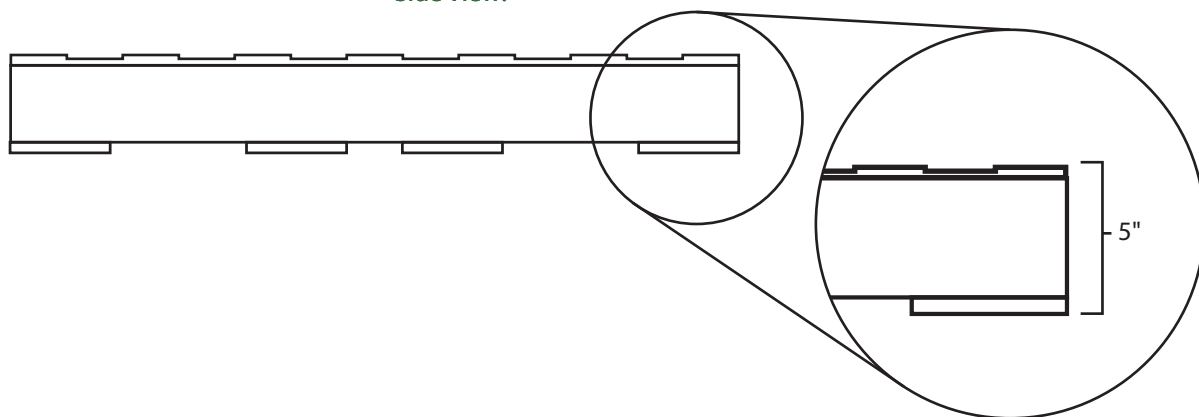

Pallet Specification Sheet

Pallet ID: ppc-2440-4B3SR-SS

Top View:

Bottom View:

Side View:

Components & Specifications:

Dimensions: 24" x 40" x 5"
Weight: 31lbs
Stackable

Dynamic Capacity: 2,000lbs
Static Capacity: 15,000lbs
#10-12X1-1/2 Screws

All parts made of recycled plastic
All parts made in USA
Pallet is fully recyclable

Tolerances +/- 3/8"