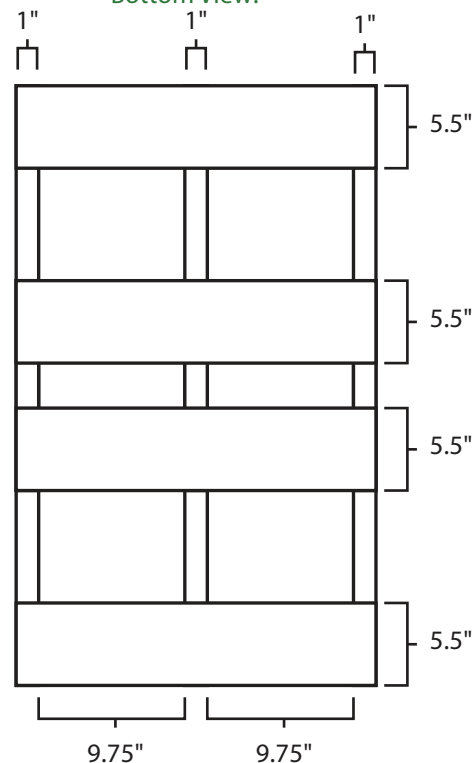

Pallet Specification Sheet

Pallet ID: ppc-2440-4B3SR-SS

Top View:

Bottom View:

Side View:

Components & Specifications:

Dimensions: 24" x 40" x 5"
Weight: 31lbs
Stackable

Dynamic Capacity: 2,000lbs
Static Capacity: 15,000lbs
#10-12X1-1/2 Screws

All parts made of recycled plastic
All parts made in USA
Pallet is fully recyclable

Tolerances +/- 3/8"