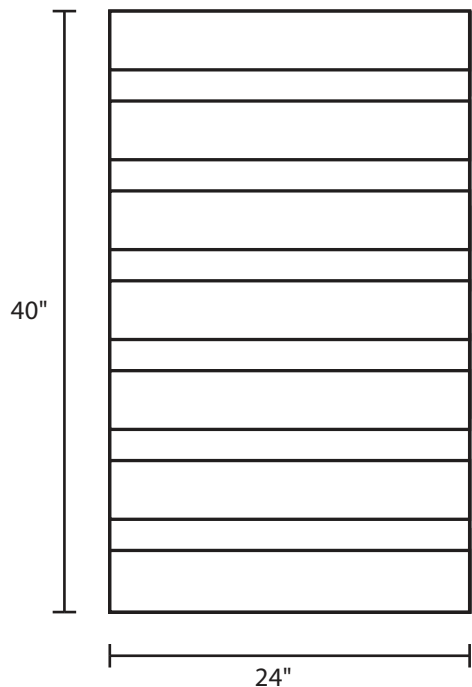

Pallet Specification Sheet

Pallet ID: ppc-2440-4B3SR-SS

Top View:

Bottom View:

Side View:

Components & Specifications:

Dimensions: 24" x 40" x 5"
Weight: 31lbs
Stackable

Dynamic Capacity: 2,000lbs
Static Capacity: 15,000lbs
#10-12X1-1/2 Screws

All parts made of recycled plastic
All parts made in USA
Pallet is fully recyclable

Tolerances +/- 3/8"