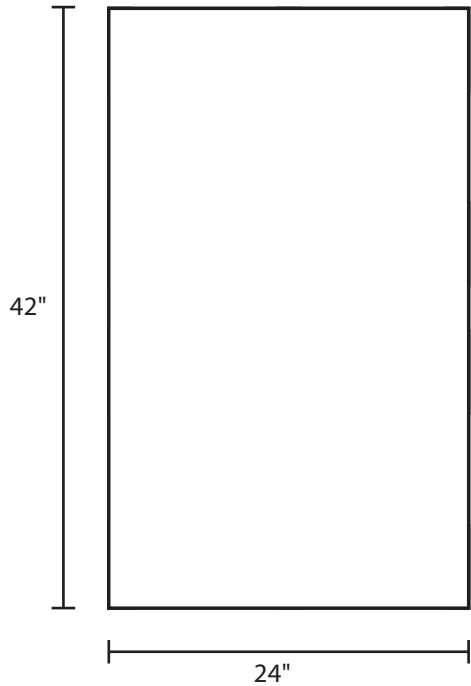

Pallet Specification Sheet

Pallet ID: ppc-2442-3SF-SS-RV

Top View:

Bottom View:

Side View:

Components & Specifications:

Dimensions: 24" x 42" x 5"
Weight: 39lbs
Stackable

Dynamic Capacity: 2,500lbs
Static Capacity: 15,000lbs
#10-12X1-1/2 Screws

All parts made of recycled plastic
All parts made in USA
Pallet is fully recyclable

Tolerances +/- 3/8"