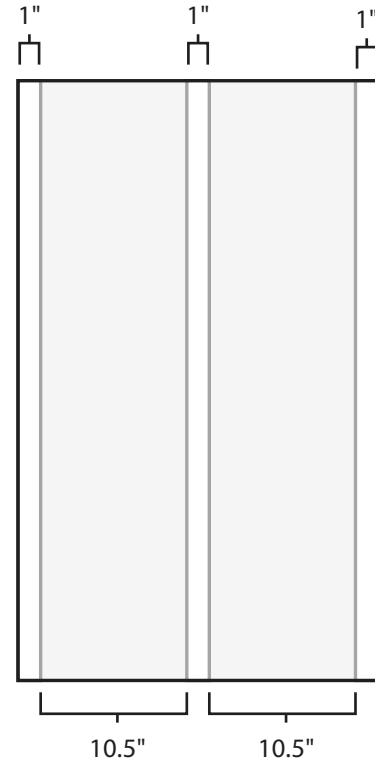

Pallet Specification Sheet

Pallet ID: ppc-2442-3SF-SS-RV

Top View:

Bottom View:

Side View:

Components & Specifications:

Dimensions: 24" x 42" x 5"
Weight: 39lbs
Stackable

Dynamic Capacity: 2,500lbs
Static Capacity: 15,000lbs
#10-12X1-1/2 Screws

All parts made of recycled plastic
All parts made in USA
Pallet is fully recyclable

Tolerances +/- 3/8"