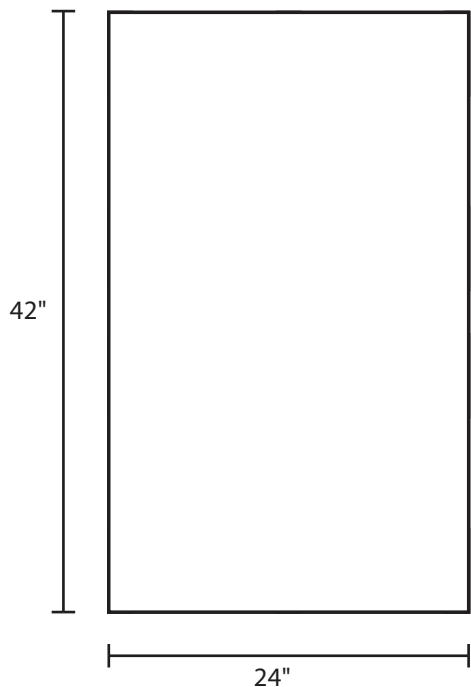

# Pallet Specification Sheet

Pallet ID: ppc-2442-4SF-SS-CS-RV

Top View:

Bottom View:

Side View - 42" Side:

## Components & Specifications:

Dimensions: 24" x 42" x 5"  
Weight: 39lbs  
Stackable

Dynamic Capacity: 2,500lbs  
Static Capacity: 15,000lbs  
#10-12X1-1/2 Screws

All parts made of recycled plastic  
All parts made in USA  
Pallet is fully recyclable

Tolerances +/- 3/8"