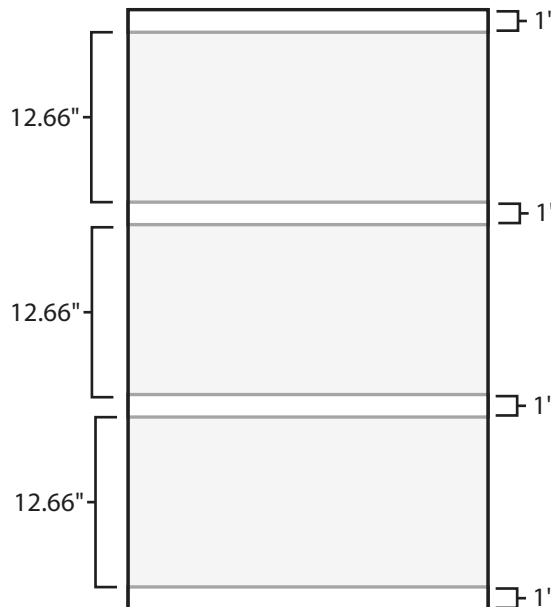

# Pallet Specification Sheet

Pallet ID: ppc-2442-4SF-SS-CS-RV

Top View:

Bottom View:

Side View - 42" Side:

## Components & Specifications:

Dimensions: 24" x 42" x 5"  
Weight: 39lbs  
Stackable

Dynamic Capacity: 2,500lbs  
Static Capacity: 15,000lbs  
#10-12X1-1/2 Screws

All parts made of recycled plastic  
All parts made in USA  
Pallet is fully recyclable

Tolerances +/- 3/8"