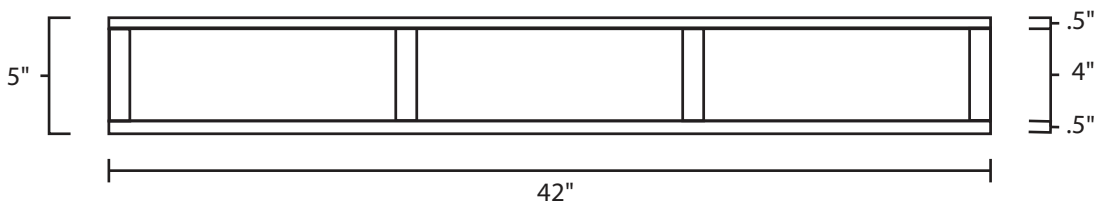

# Pallet Specification Sheet

Pallet ID: ppc-2442-4SF-SS-CS-RV

Top View:

Bottom View:

Side View - 42" Side:

## Components & Specifications:

Dimensions: 24" x 42" x 5"  
Weight: 39lbs  
Stackable

Dynamic Capacity: 2,500lbs  
Static Capacity: 15,000lbs  
#10-12X1-1/2 Screws

All parts made of recycled plastic  
All parts made in USA  
Pallet is fully recyclable

Tolerances +/- 3/8"