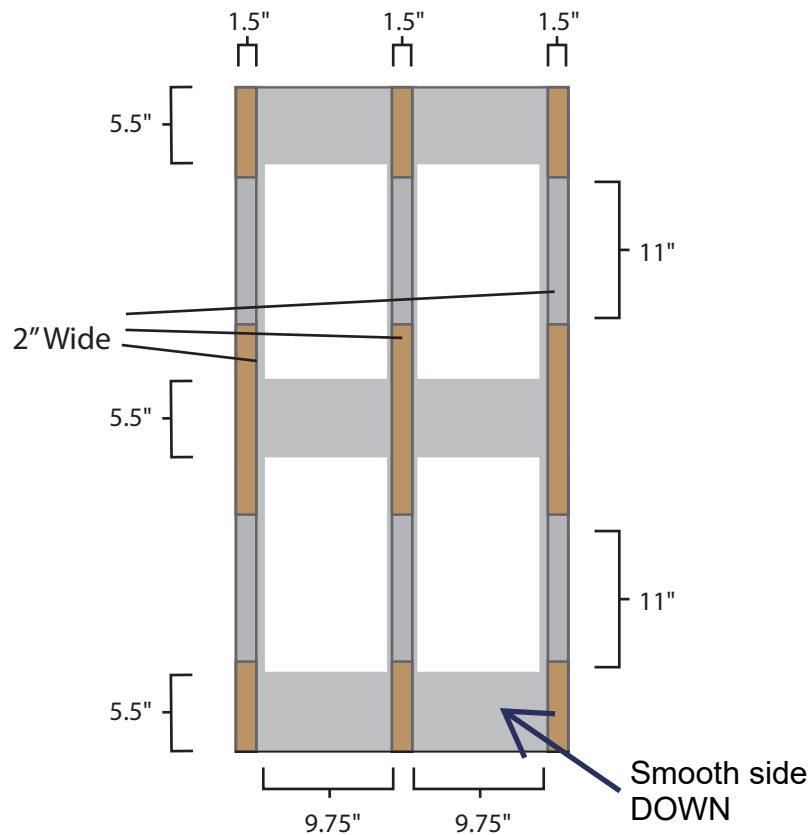

Pallet Specification Sheet

Pallet ID: ppc-2448-3SF-WP

Top View:

Bottom View:

Side View:

Components & Specifications:

Dimensions: 24" x 48" x 5"
Weight: 45 lbs
Stackable

Dynamic Capacity: 4,000lbs
Static Capacity: 20,000lbs
#10-12X1-1/2 Screws

Pallet ID: ppc-2448-3SF-WP

Components & Specifications:

Dimensions: 24" x 48" x 5"
Weight: 45 lbs
Stackable

Dynamic Capacity: 4,000lbs
Static Capacity: 20,000lbs
#10-12X1-1/2 Screws

All parts made of recycled plastic
All parts made in USA
Pallet is fully recyclable
Tolerances +/- 3/8"