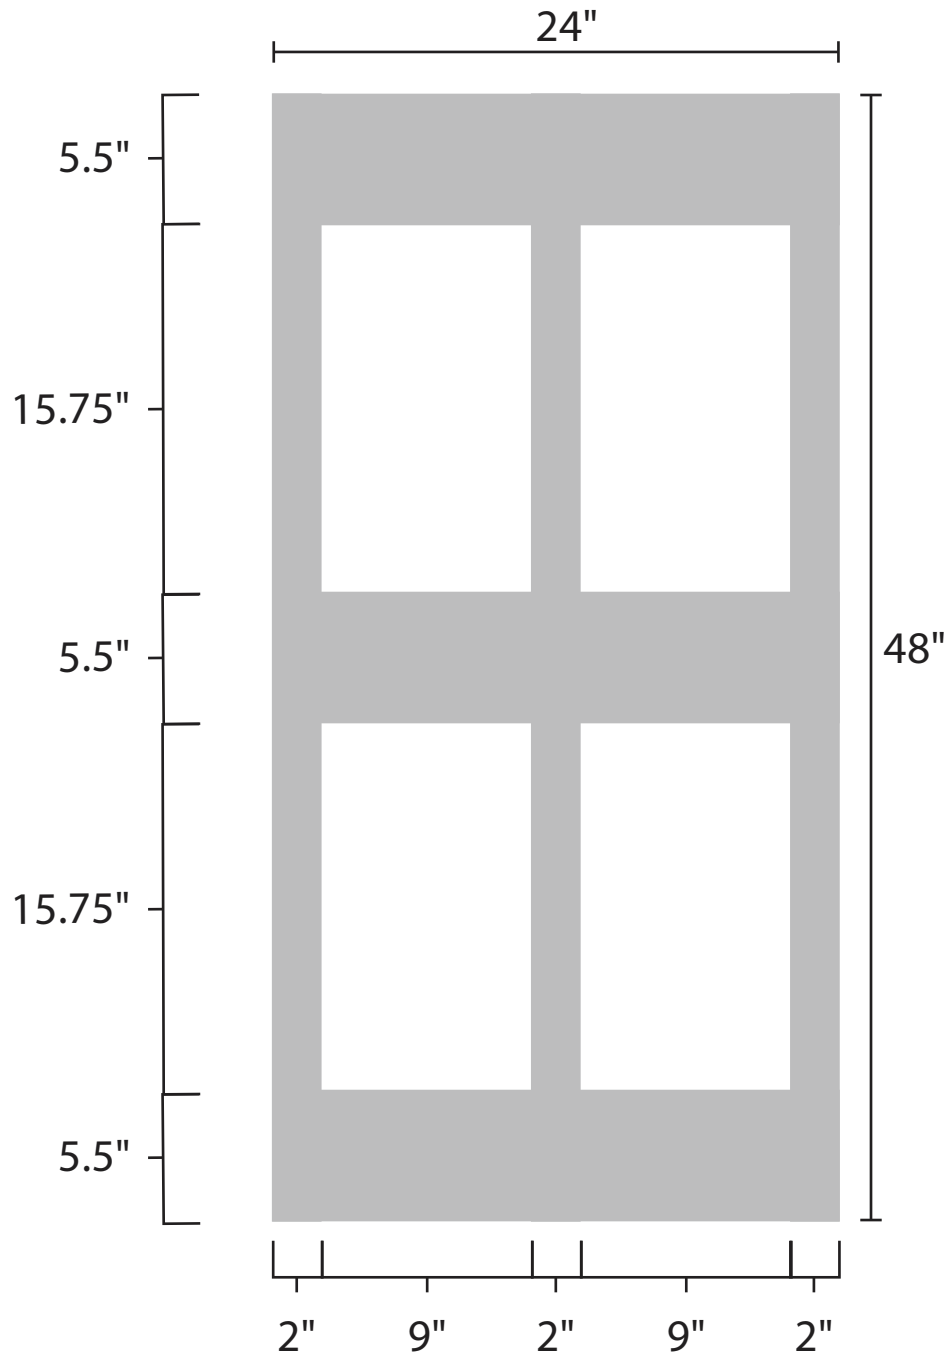

Pallet Specification Sheet

Pallet ID: ppc-2448-3SF-WP

Top View:

Bottom View:

Side View:

Components & Specifications:

Dimensions: 24" x 48" x 5"
Weight: 45 lbs
Stackable

Dynamic Capacity: 4,000lbs
Static Capacity: 20,000lbs
#10-12X1-1/2 Screws

Pallet ID: ppc-2448-3SF-WP

Components & Specifications:

Dimensions: 24" x 48" x 5"
Weight: 45 lbs
Stackable

Dynamic Capacity: 4,000lbs
Static Capacity: 20,000lbs
#10-12X1-1/2 Screws

All parts made of recycled plastic
All parts made in USA
Pallet is fully recyclable
Tolerances +/- 3/8"