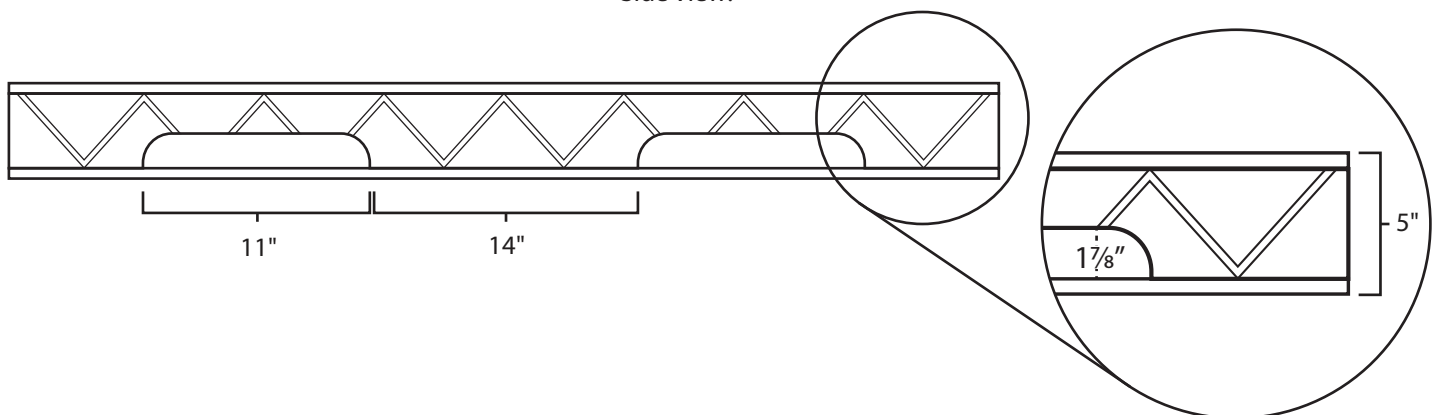

Pallet Specification Sheet

Pallet ID: ppc-2448-3SF-WP

Top View:

Bottom View:

Side View:

Components & Specifications:

Dimensions: 24" x 48" x 5"
Weight: 45 lbs
Stackable

Dynamic Capacity: 4,000lbs
Static Capacity: 20,000lbs
#10-12X1-1/2 Screws

Pallet ID: ppc-2448-3SF-WP

Components & Specifications:

Dimensions: 24" x 48" x 5"
Weight: 45 lbs
Stackable

Dynamic Capacity: 4,000lbs
Static Capacity: 20,000lbs
#10-12X1-1/2 Screws

All parts made of recycled plastic
All parts made in USA
Pallet is fully recyclable
Tolerances +/- 3/8"