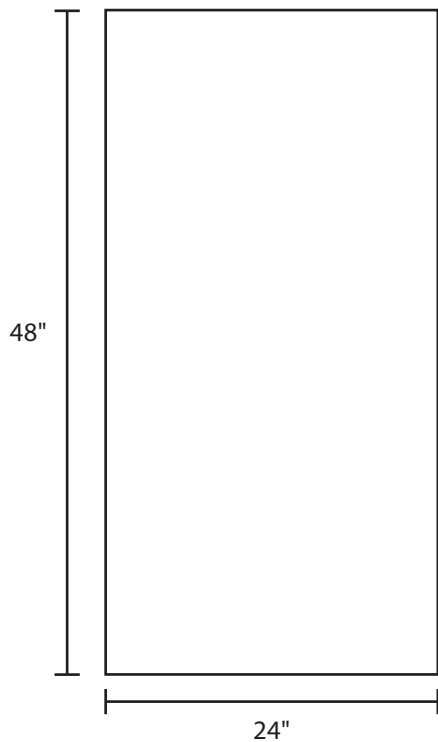

Pallet Specification Sheet

Pallet ID: ppc-2448-3SF-WP

Top View:

Bottom View:

Side View:

Components & Specifications:

Dimensions: 24" x 48" x 5"
Weight: 45 lbs
Stackable

Dynamic Capacity: 4,000lbs
Static Capacity: 20,000lbs
#10-12X1-1/2 Screws

Pallet ID: ppc-2448-3SF-WP

Components & Specifications:

Dimensions: 24" x 48" x 5"
Weight: 45 lbs
Stackable

Dynamic Capacity: 4,000lbs
Static Capacity: 20,000lbs
#10-12X1-1/2 Screws

All parts made of recycled plastic
All parts made in USA
Pallet is fully recyclable
Tolerances +/- 3/8"