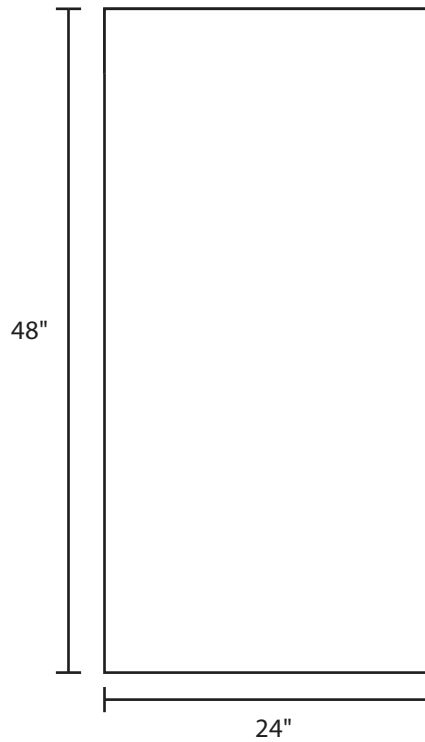

# Pallet Specification Sheet

Pallet ID: ppc-2448-4B3SF

Top View:

Bottom View:

Side View:

## Components & Specifications:

Dimensions: 24" x 48" x 5"  
Weight: 34.5lbs  
Stackable

Dynamic Capacity: 2,000lbs  
Static Capacity: 15,000lbs  
#10-12X1-1/2 Screws

All parts made of recycled plastic  
All parts made in USA  
Pallet is fully recyclable

Tolerances +/- 3/8"