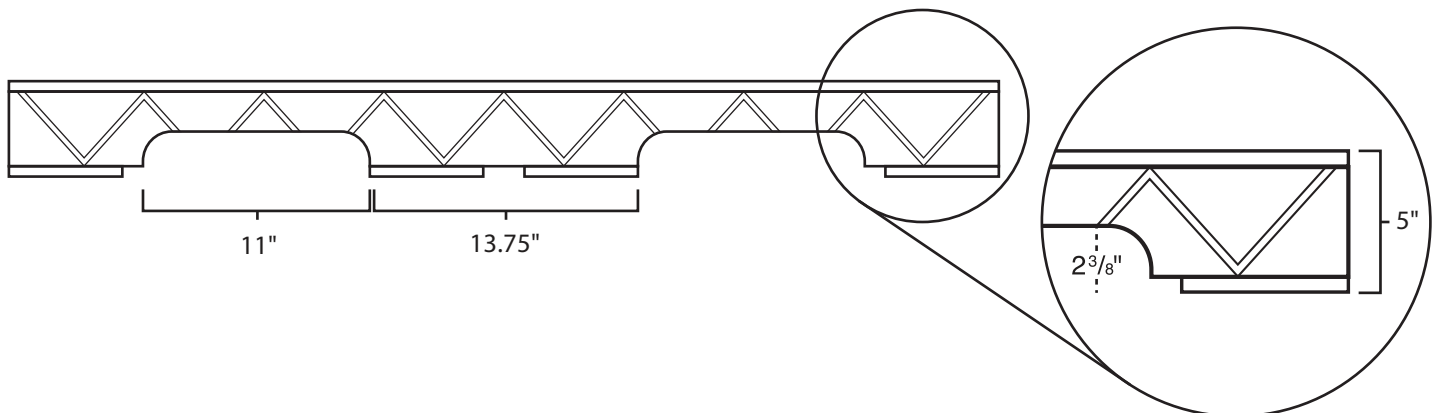

# Pallet Specification Sheet

Pallet ID: ppc-2448-4B3SF

Top View:

Bottom View:

Side View:

## Components & Specifications:

Dimensions: 24" x 48" x 5"  
Weight: 34.5lbs  
Stackable

Dynamic Capacity: 2,000lbs  
Static Capacity: 15,000lbs  
#10-12X1-1/2 Screws

All parts made of recycled plastic  
All parts made in USA  
Pallet is fully recyclable

Tolerances +/- 3/8"