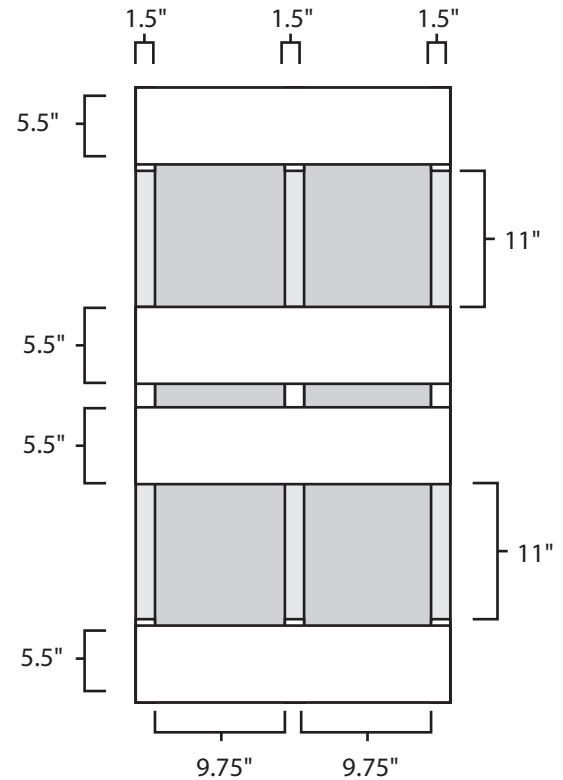

# Pallet Specification Sheet

Pallet ID: ppc-2448-4B3SF

Top View:

Bottom View:

Side View:

## Components & Specifications:

Dimensions: 24" x 48" x 5"  
Weight: 34.5lbs  
Stackable

Dynamic Capacity: 2,000lbs  
Static Capacity: 15,000lbs  
#10-12X1-1/2 Screws

All parts made of recycled plastic  
All parts made in USA  
Pallet is fully recyclable

Tolerances +/- 3/8"