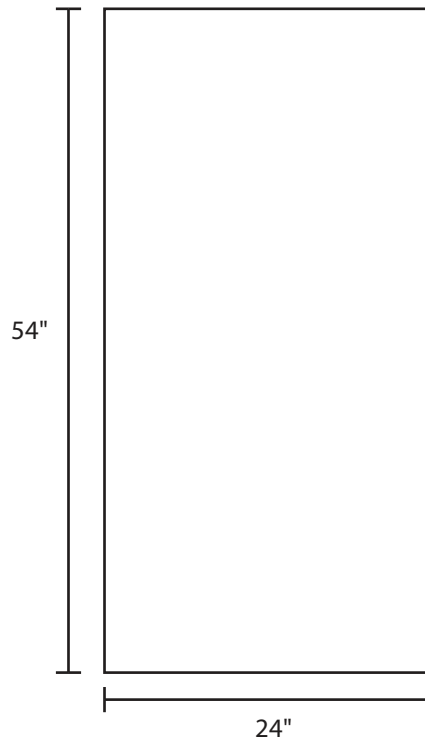

Pallet Specification Sheet

Pallet ID: ppc2454-4B35F-SS

Top View:

Bottom View:

Side View:

Components & Specifications:

Dimensions: 24" x 48" x 5"
Weight: 32lbs
Stackable

Dynamic Capacity: 3,000lbs
Static Capacity: 15,000lbs
#10-12X1-1/2 Screws

All parts made of recycled plastic
All parts made in USA
Pallet is fully recyclable

Tolerances +/- 3/8"