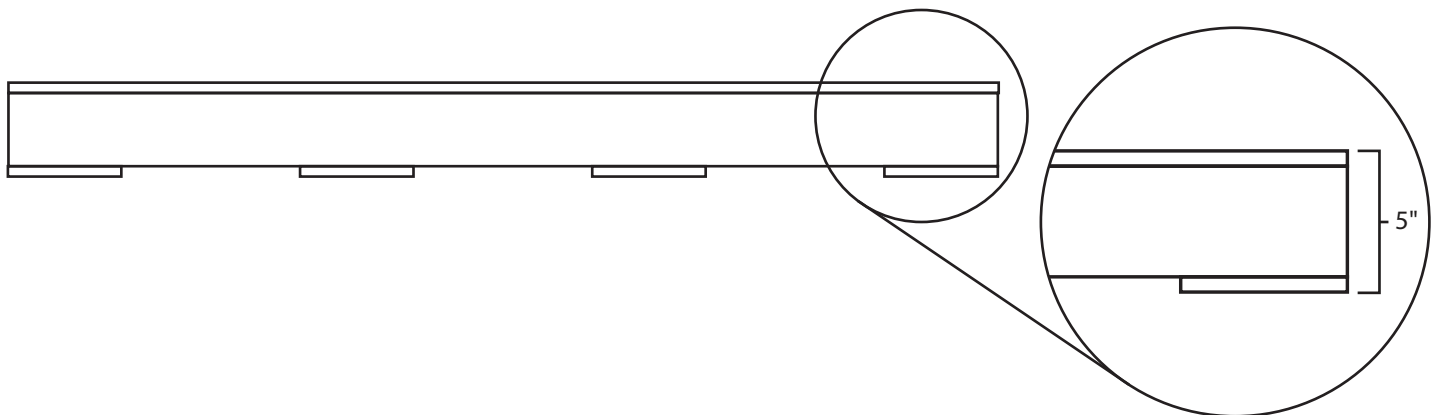

Pallet Specification Sheet

Pallet ID: ppc2454-4B35F-SS

Top View:

Bottom View:

Side View:

Components & Specifications:

Dimensions: 24" x 48" x 5"
Weight: 32lbs
Stackable

Dynamic Capacity: 3,000lbs
Static Capacity: 15,000lbs
#10-12X1-1/2 Screws

All parts made of recycled plastic
All parts made in USA
Pallet is fully recyclable

Tolerances +/- 3/8"