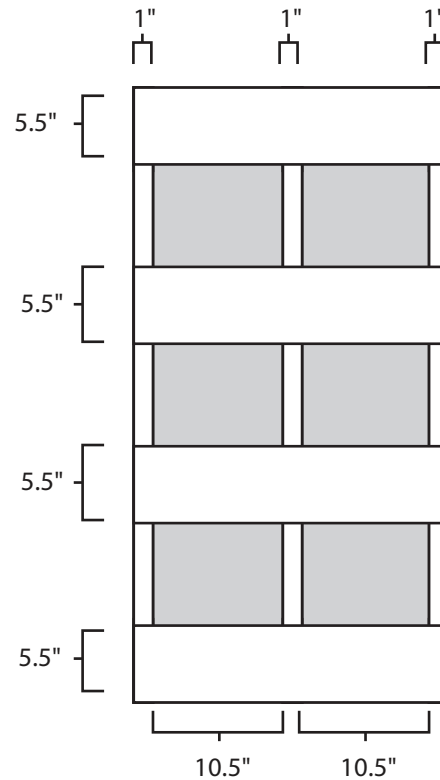

Pallet Specification Sheet

Pallet ID: ppc2454-4B35F-SS

Top View:

Bottom View:

Side View:

Components & Specifications:

Dimensions: 24" x 48" x 5"
Weight: 32lbs
Stackable

Dynamic Capacity: 3,000lbs
Static Capacity: 15,000lbs
#10-12X1-1/2 Screws

All parts made of recycled plastic
All parts made in USA
Pallet is fully recyclable

Tolerances +/- 3/8"