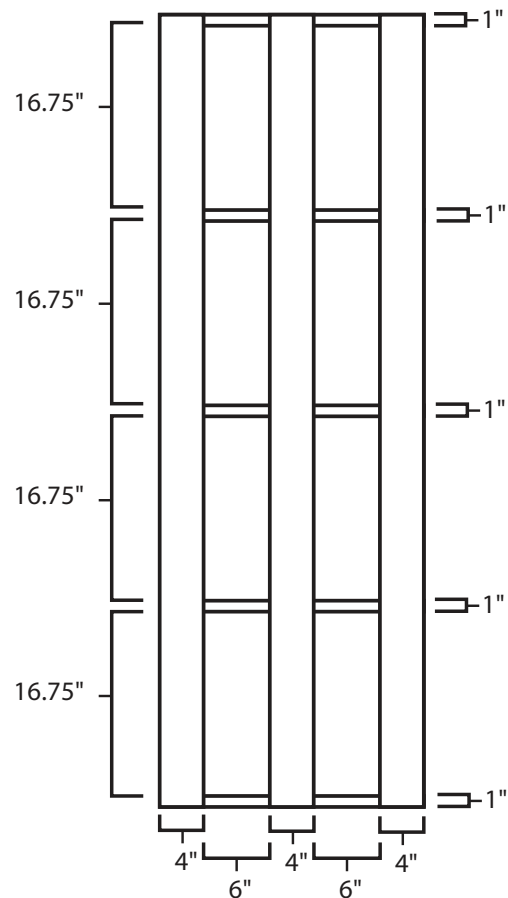

# Pallet Specification Sheet

Pallet ID: ppc-2472-3B5SR-SS

Top View:

Bottom View:

Side View:

## Components & Specifications:

Dimensions: 24" x 72" x 5.5"  
Weight: 55lbs  
Stackable

Dynamic Capacity: 2,000lbs  
Static Capacity: 15,000lbs  
#10-12X1-1/2 Screws

All parts made of recycled plastic  
All parts made in USA  
Pallet is fully recyclable  
Tolerances +/- 3/8"