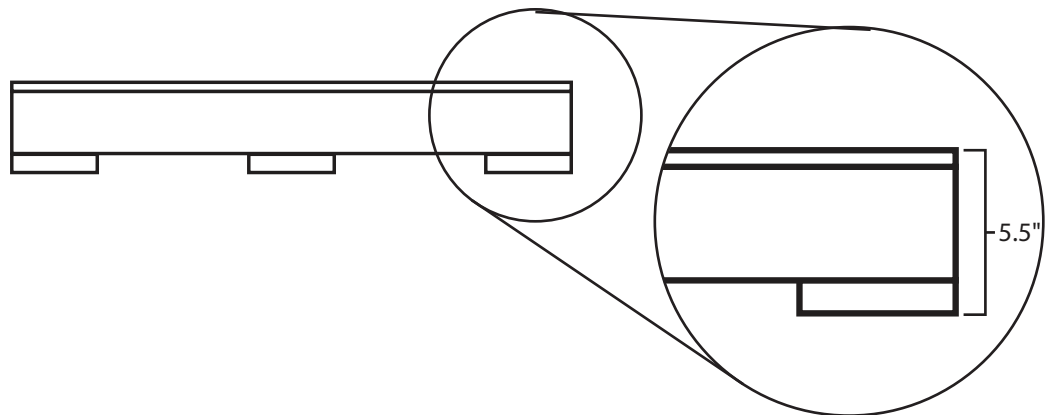

# Pallet Specification Sheet

Pallet ID: ppc-2472-3B5SR-SS

Top View:

Bottom View:

Side View:

## Components & Specifications:

Dimensions: 24" x 72" x 5.5"  
Weight: 55lbs  
Stackable

Dynamic Capacity: 2,000lbs  
Static Capacity: 15,000lbs  
#10-12X1-1/2 Screws

All parts made of recycled plastic  
All parts made in USA  
Pallet is fully recyclable  
Tolerances +/- 3/8"