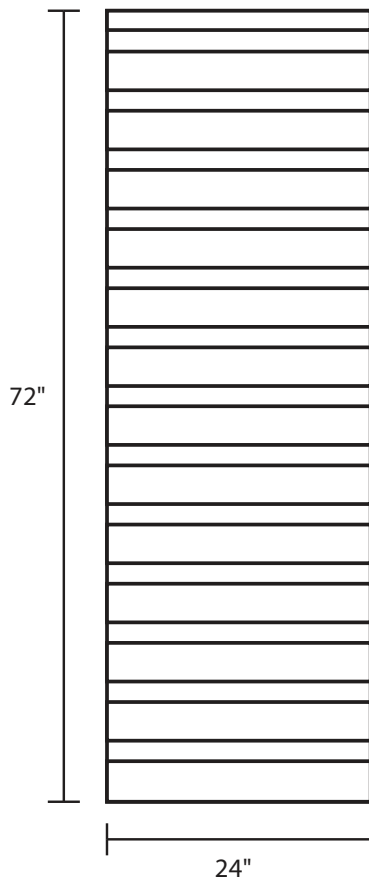

# Pallet Specification Sheet

Pallet ID: ppc-2472-3B5SR-SS

Top View:

Bottom View:

Side View:

## Components & Specifications:

Dimensions: 24" x 72" x 5.5"  
Weight: 55lbs  
Stackable

Dynamic Capacity: 2,000lbs  
Static Capacity: 15,000lbs  
#10-12X1-1/2 Screws

All parts made of recycled plastic  
All parts made in USA  
Pallet is fully recyclable  
Tolerances +/- 3/8"