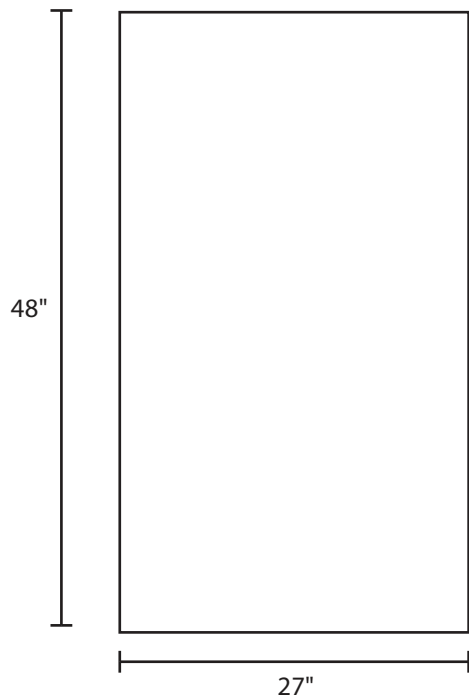

# Pallet Specification Sheet

Pallet ID: ppc-2748-3B2SF-CB

Top View:

Bottom View:

Side View - 48" Side:

Side View - 27" Side:

## Components & Specifications:

Dimensions: 27" x 48" x 5.5"  
Weight: 44lbs  
Stackable

Dynamic Capacity: 2,000lbs  
Static Capacity: 15,000lbs  
#10-12X1-1/2 Screws

All parts made of recycled plastic  
All parts made in USA  
Pallet is fully recyclable  
Tolerances +/- 3/8"