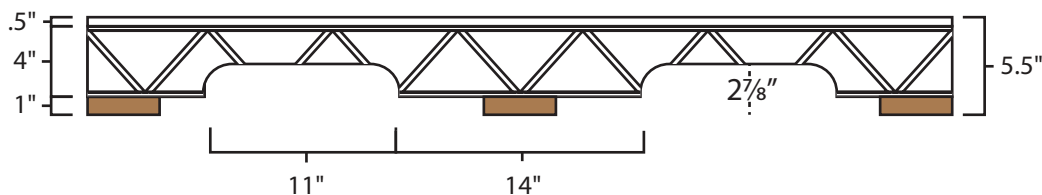

# Pallet Specification Sheet

Pallet ID: ppc-2748-3B2SF-CB

Top View:

Bottom View:

Side View - 48" Side:

Side View - 27" Side:

## Components & Specifications:

Dimensions: 27" x 48" x 5.5"  
Weight: 44lbs  
Stackable

Dynamic Capacity: 2,000lbs  
Static Capacity: 15,000lbs  
#10-12X1-1/2 Screws

All parts made of recycled plastic  
All parts made in USA  
Pallet is fully recyclable  
Tolerances +/- 3/8"