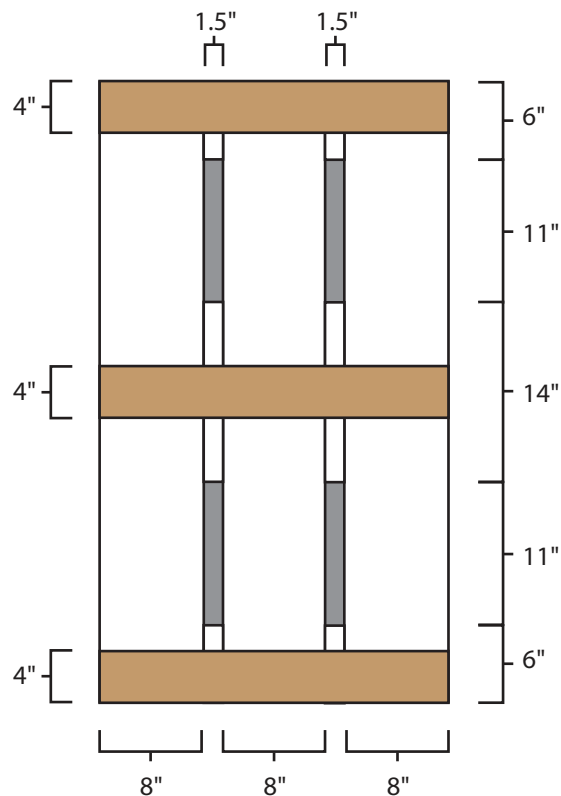

# Pallet Specification Sheet

Pallet ID: ppc-2748-3B2SF-CB

Top View:

Bottom View:

Side View - 48" Side:

Side View - 27" Side:

## Components & Specifications:

Dimensions: 27" x 48" x 5.5"  
Weight: 44lbs  
Stackable

Dynamic Capacity: 2,000lbs  
Static Capacity: 15,000lbs  
#10-12X1-1/2 Screws

All parts made of recycled plastic  
All parts made in USA  
Pallet is fully recyclable  
Tolerances +/- 3/8"