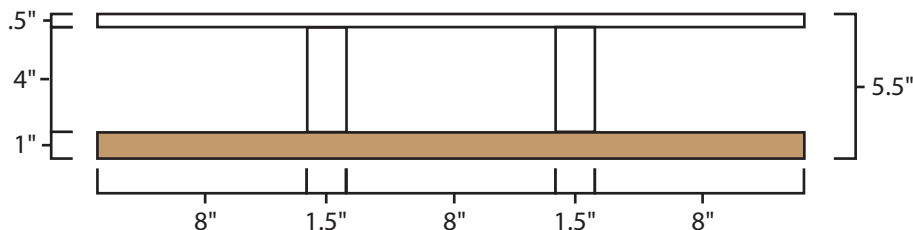

# Pallet Specification Sheet

Pallet ID: ppc-2748-3B2SF-CB

Top View:

Bottom View:

Side View - 48" Side:

Side View - 27" Side:

## Components & Specifications:

Dimensions: 27" x 48" x 5.5"  
Weight: 44lbs  
Stackable

Dynamic Capacity: 2,000lbs  
Static Capacity: 15,000lbs  
#10-12X1-1/2 Screws

All parts made of recycled plastic  
All parts made in USA  
Pallet is fully recyclable  
Tolerances +/- 3/8"