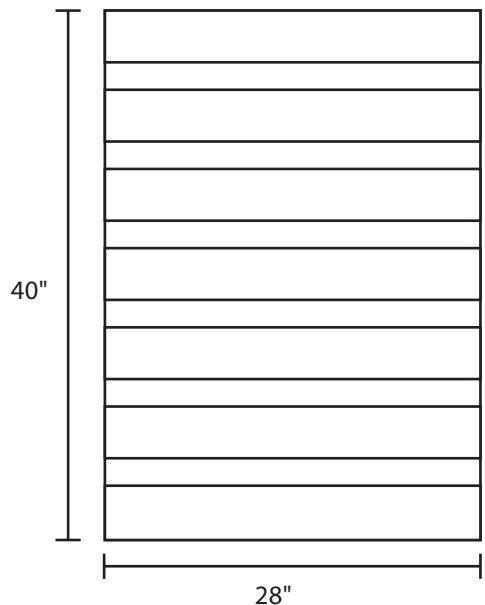

Pallet Specification Sheet

Pallet ID: ppc2840-3SR-SS-RV

Top View:

Bottom View:

Side View:

Components & Specifications:

Dimensions: 28" x 40" x 5"
Weight: 41lbs
Stackable

Dynamic Capacity: 2,000lbs
Static Capacity: 15,000lbs
#10-12X1-1/2 Screws

All parts made of recycled plastic
All parts made in USA
Pallet is fully recyclable

Tolerances +/- 3/8"