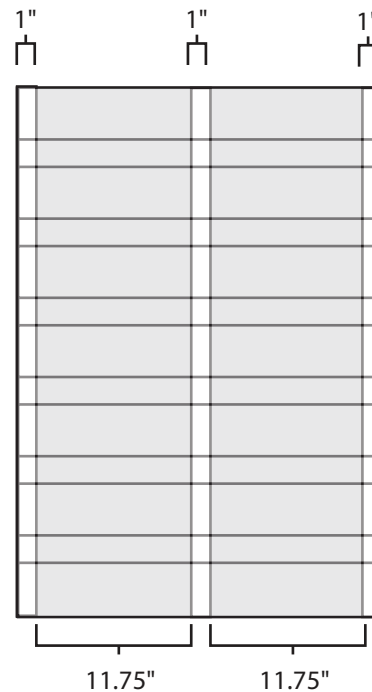

Pallet Specification Sheet

Pallet ID: ppc2840-3SR-SS-RV

Top View:

Bottom View:

Side View:

Components & Specifications:

Dimensions: 28" x 40" x 5"
Weight: 41lbs
Stackable

Dynamic Capacity: 2,000lbs
Static Capacity: 15,000lbs
#10-12X1-1/2 Screws

All parts made of recycled plastic
All parts made in USA
Pallet is fully recyclable

Tolerances +/- 3/8"