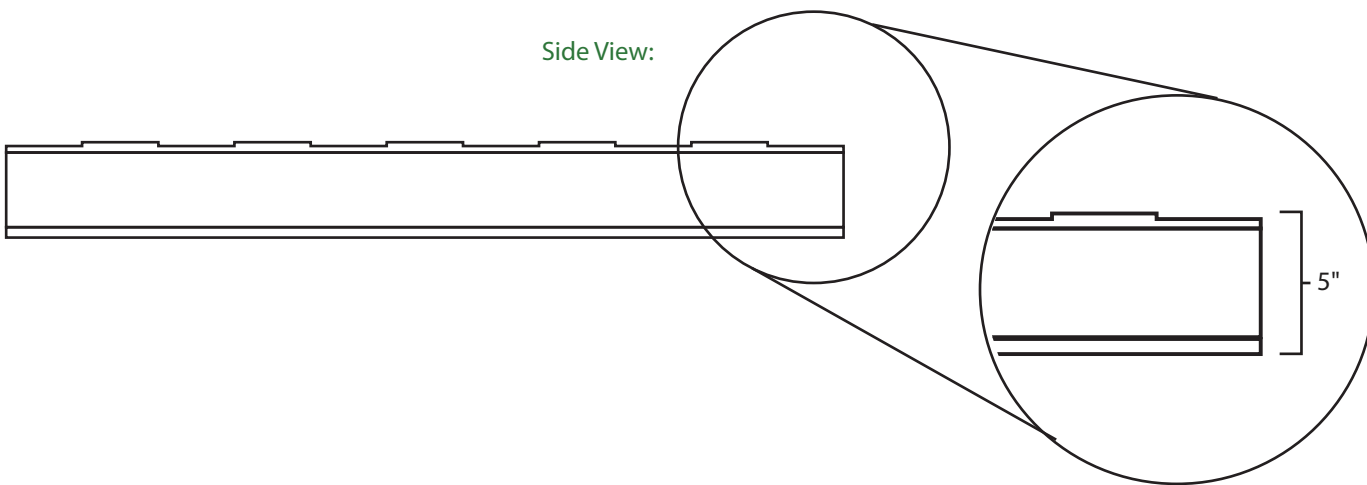

Pallet Specification Sheet

Pallet ID: ppc2840-3SR-SS-RV

Top View:

Bottom View:

Side View:

Components & Specifications:

Dimensions: 28" x 40" x 5"
Weight: 41lbs
Stackable

Dynamic Capacity: 2,000lbs
Static Capacity: 15,000lbs
#10-12X1-1/2 Screws

All parts made of recycled plastic
All parts made in USA
Pallet is fully recyclable

Tolerances +/- 3/8"